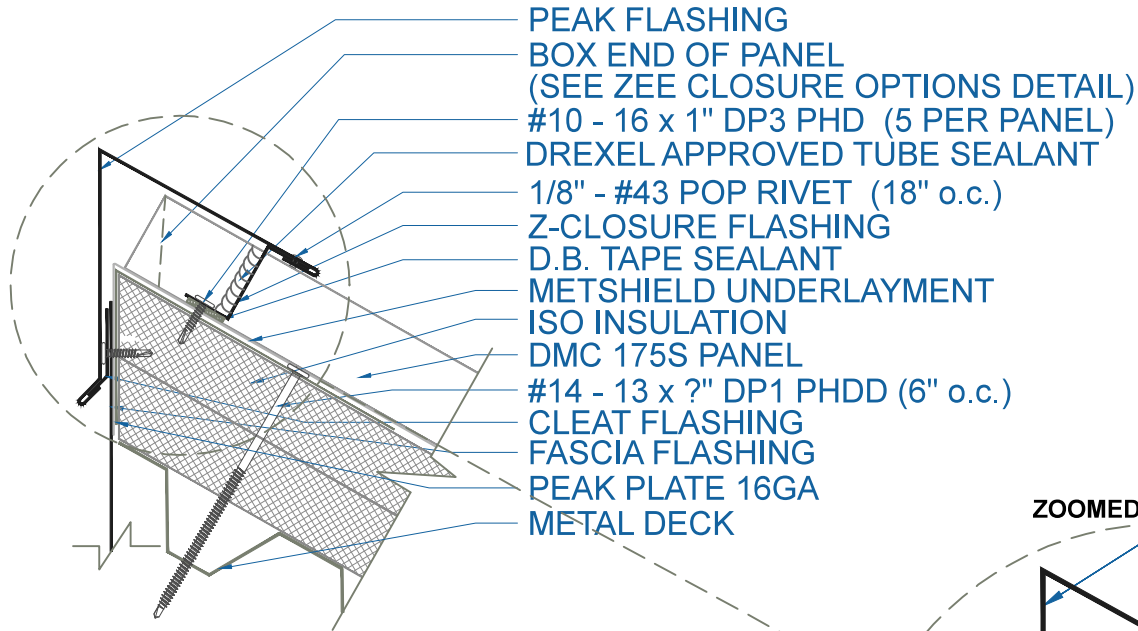

# DMC 175S - ISO w/ METAL DECK

EFFECTIVE DATE: 05-24-2013  
 SUBJECT TO CHANGE WITHOUT NOTICE

**PEAK**  
 SCALE: 3" = 1'-0"

**DrexelMetals**  
 Roofing Systems + Custom Fabrication