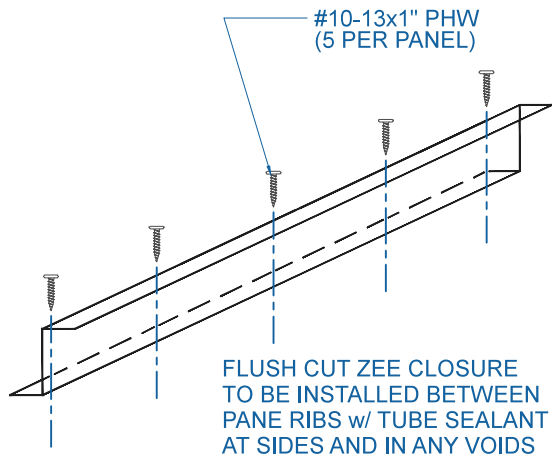

# DMC 175S - ISO w/ METAL DECK

EFFECTIVE DATE: 05-24-2013  
 SUBJECT TO CHANGE WITHOUT NOTICE

**PEAK**  
 SCALE: 3" = 1'-0"

**DrexelMetals**  
 Roofing Systems + Custom Fabrication