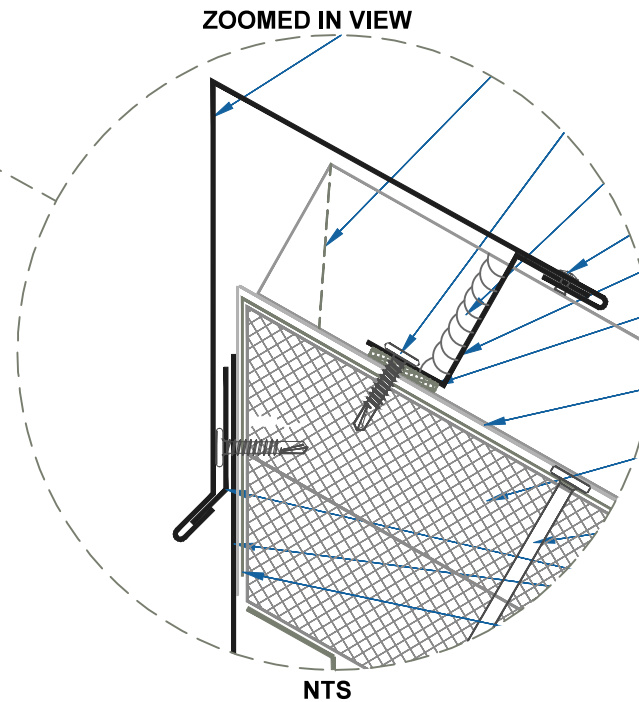

# DMC 175S - ISO w/ METAL DECK

EFFECTIVE DATE: 05-24-2013  
 SUBJECT TO CHANGE WITHOUT NOTICE

**PEAK**  
 SCALE: 3" = 1'-0"

**DrexelMetals**  
 Roofing Systems + Custom Fabrication