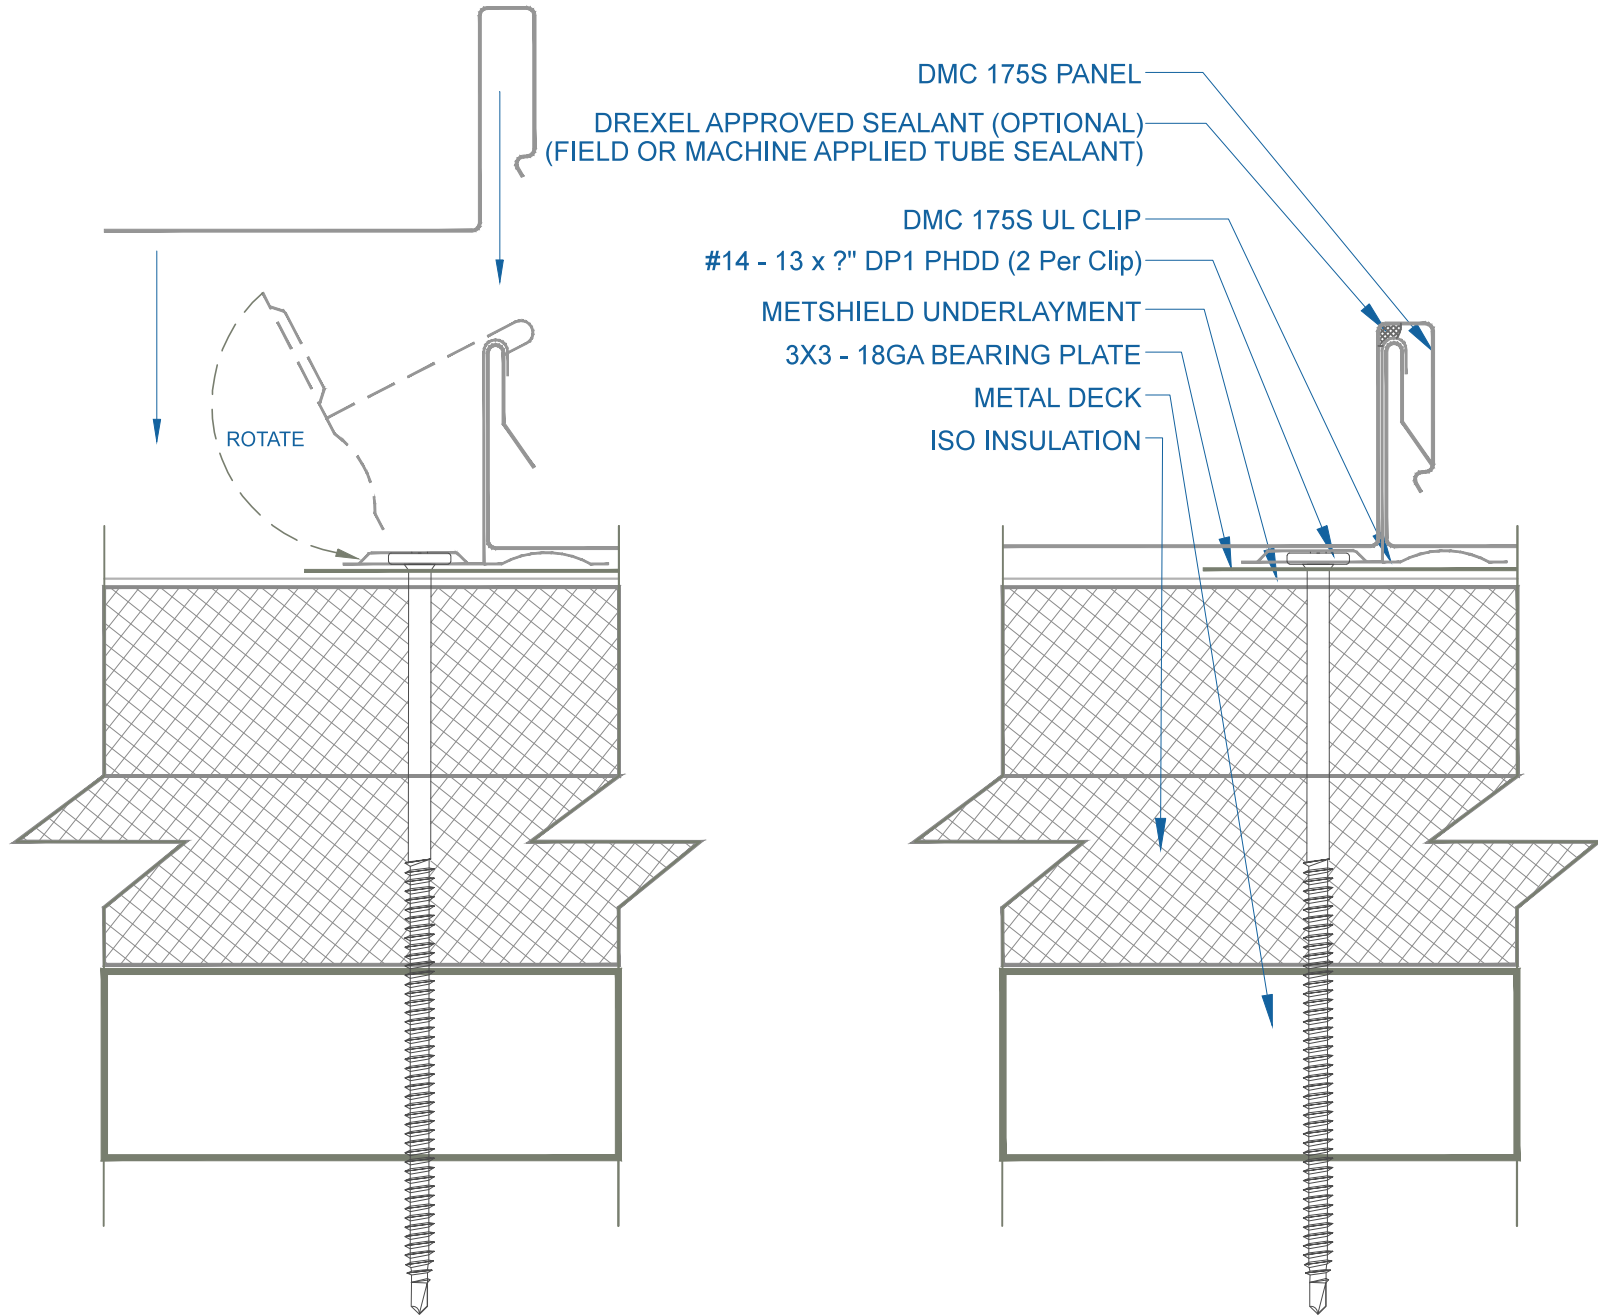

DMC 175S - ISO w/ METAL DECK

EFFECTIVE DATE: 02-18-2016
SUBJECT TO CHANGE WITHOUT NOTICE

PANEL INSTALLATION

SCALE: NTS