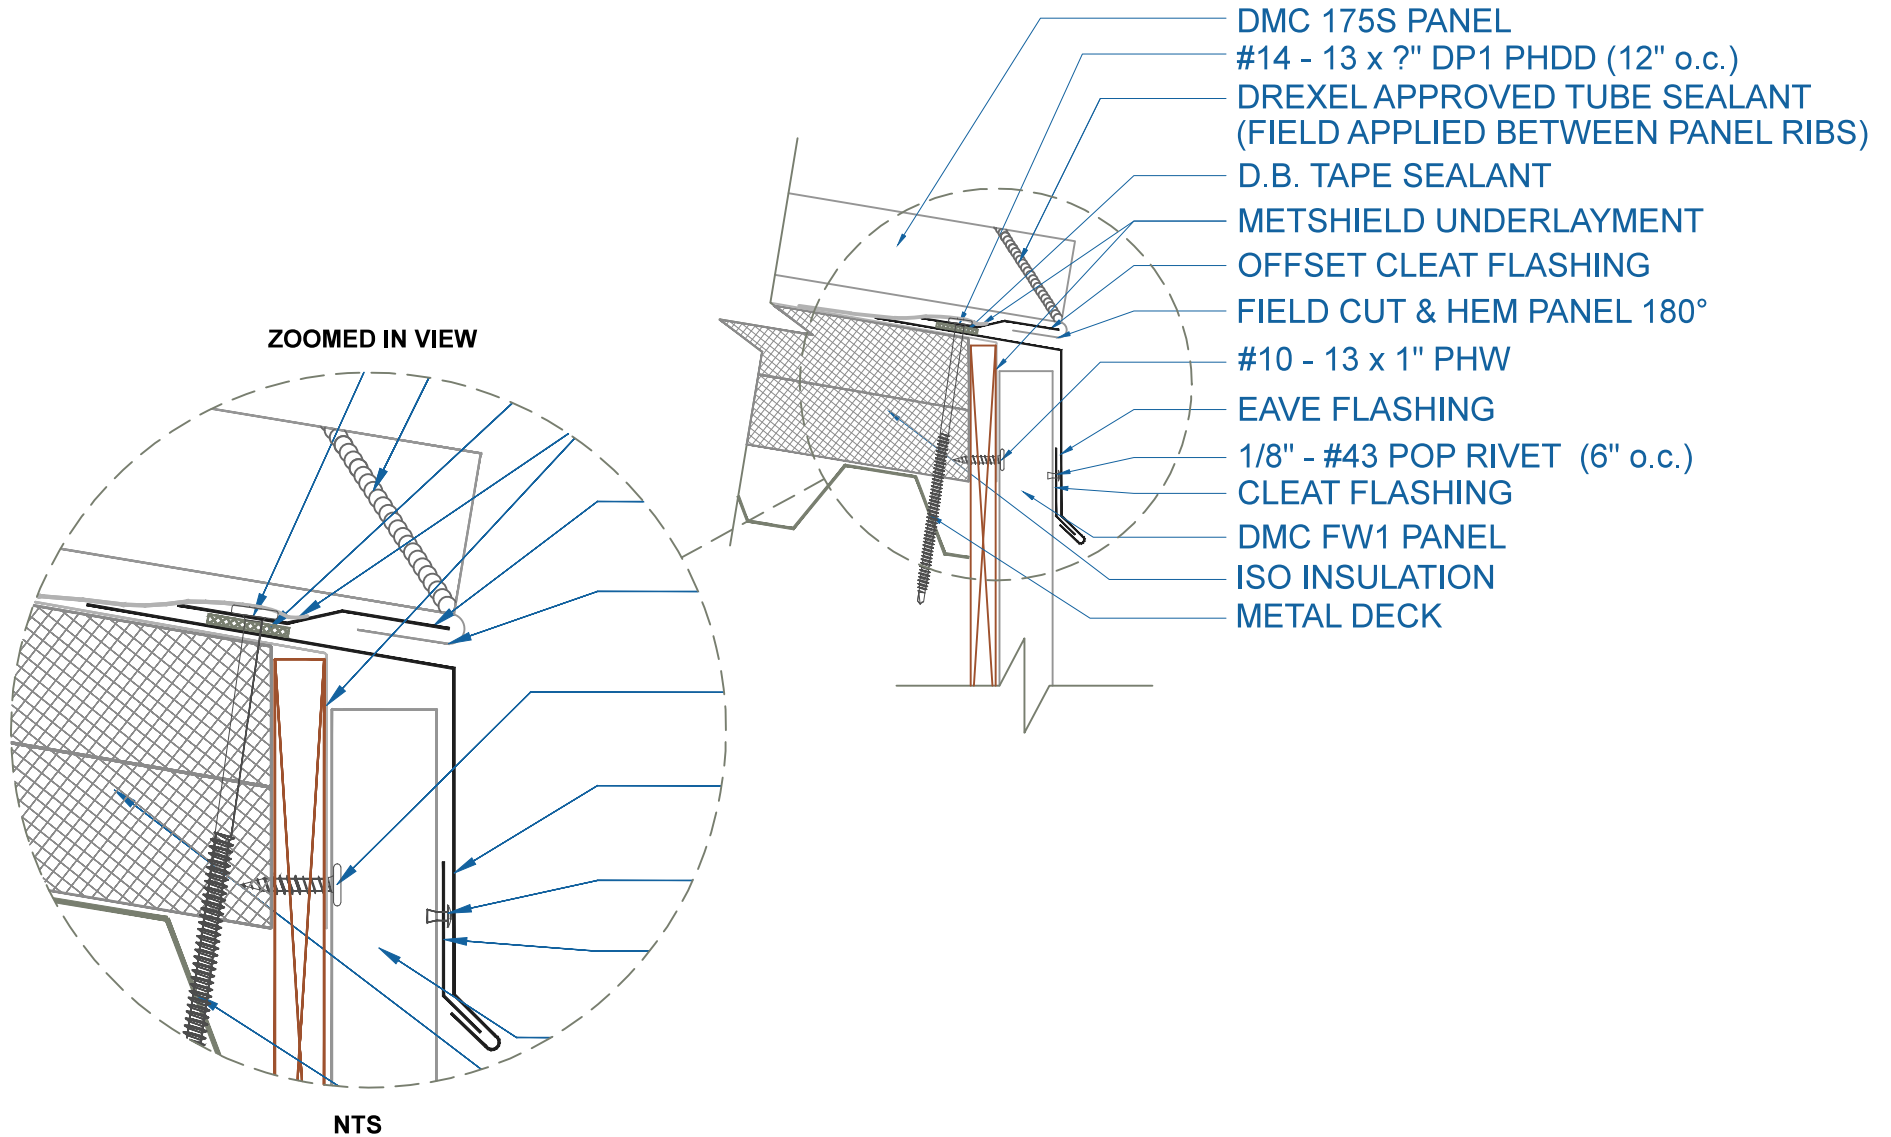

DMC 175S - ISO w/ METAL DECK

EFFECTIVE DATE: 05-24-2013
 SUBJECT TO CHANGE WITHOUT NOTICE

EAVE w/FLUSH PANEL

SCALE: 3" = 1'-0"