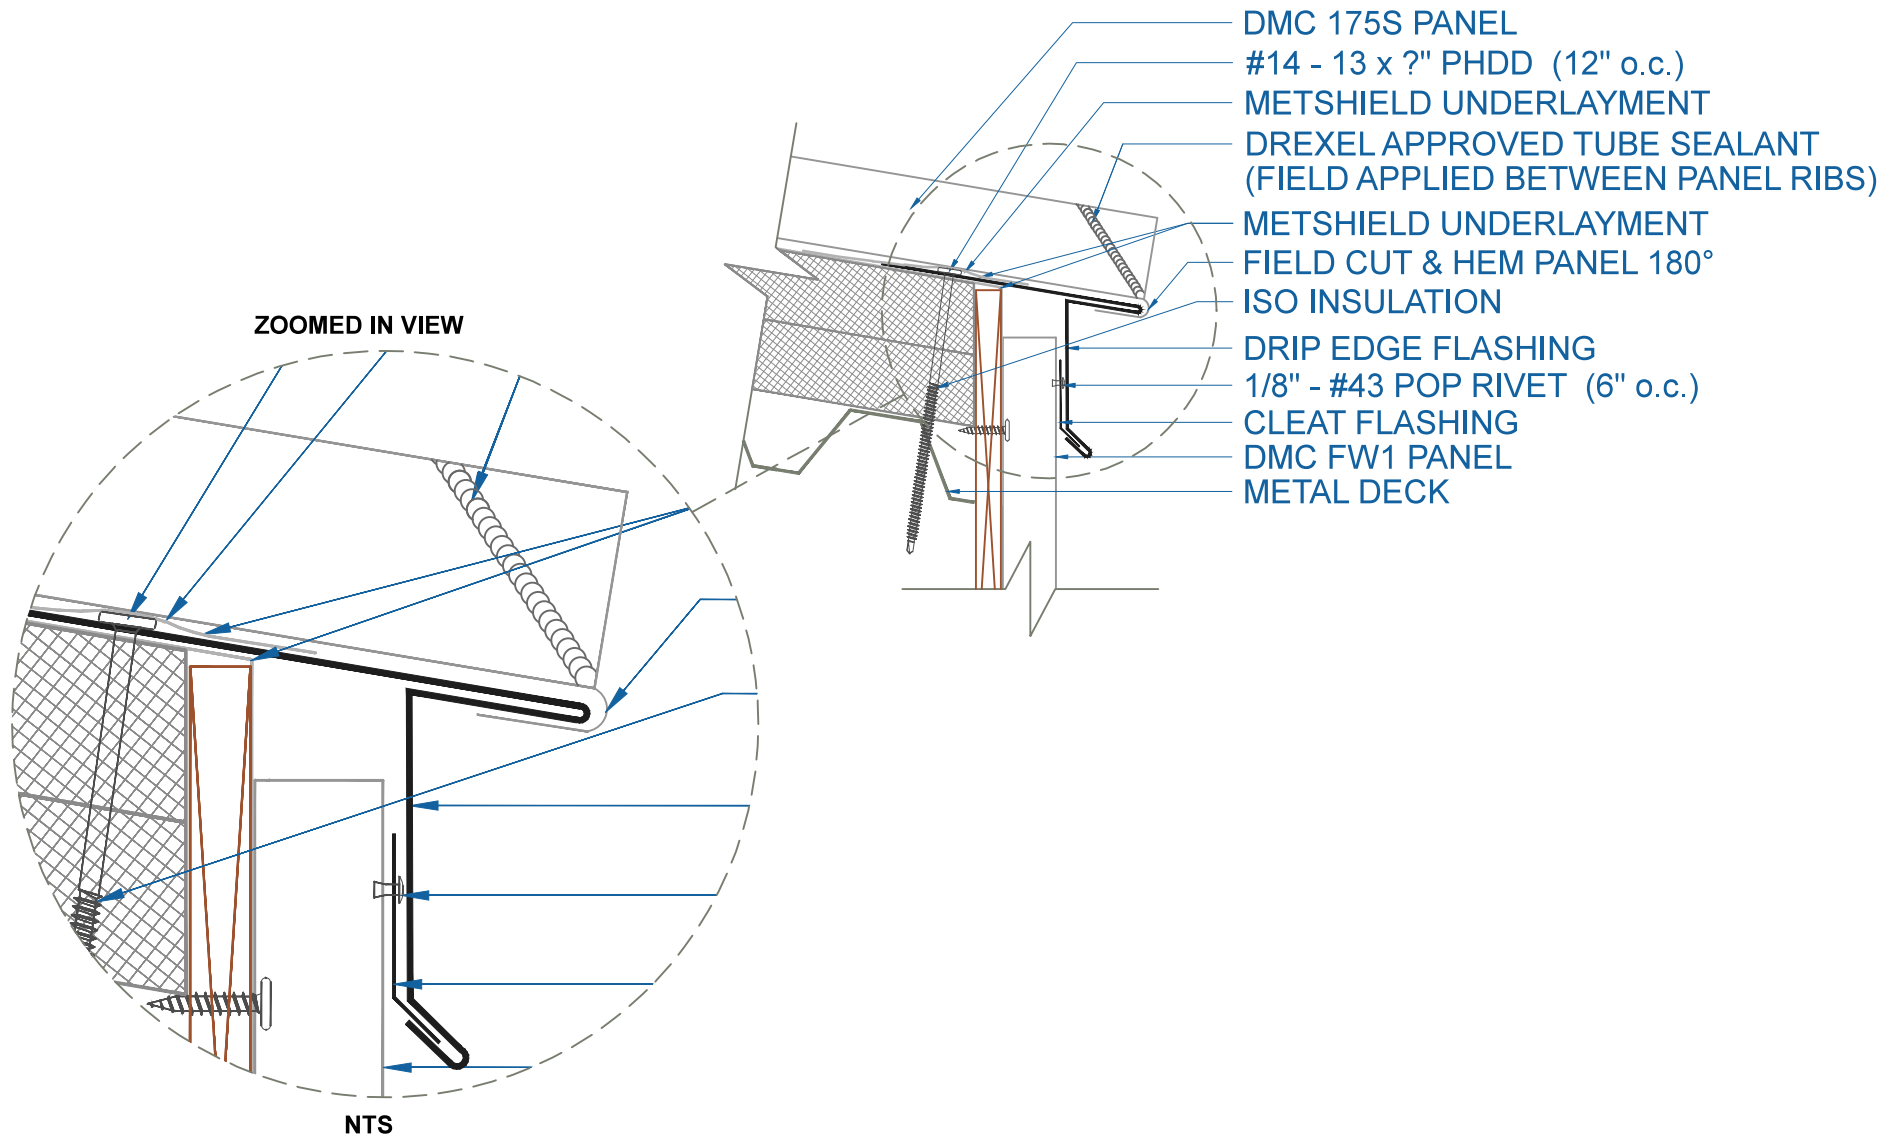

# DMC 175S - ISO w/ METAL DECK

## DRIP EDGE w/ FLUSH PANEL

SCALE: 3" = 1'-0"

EFFECTIVE DATE: 05-24-2013  
SUBJECT TO CHANGE WITHOUT NOTICE