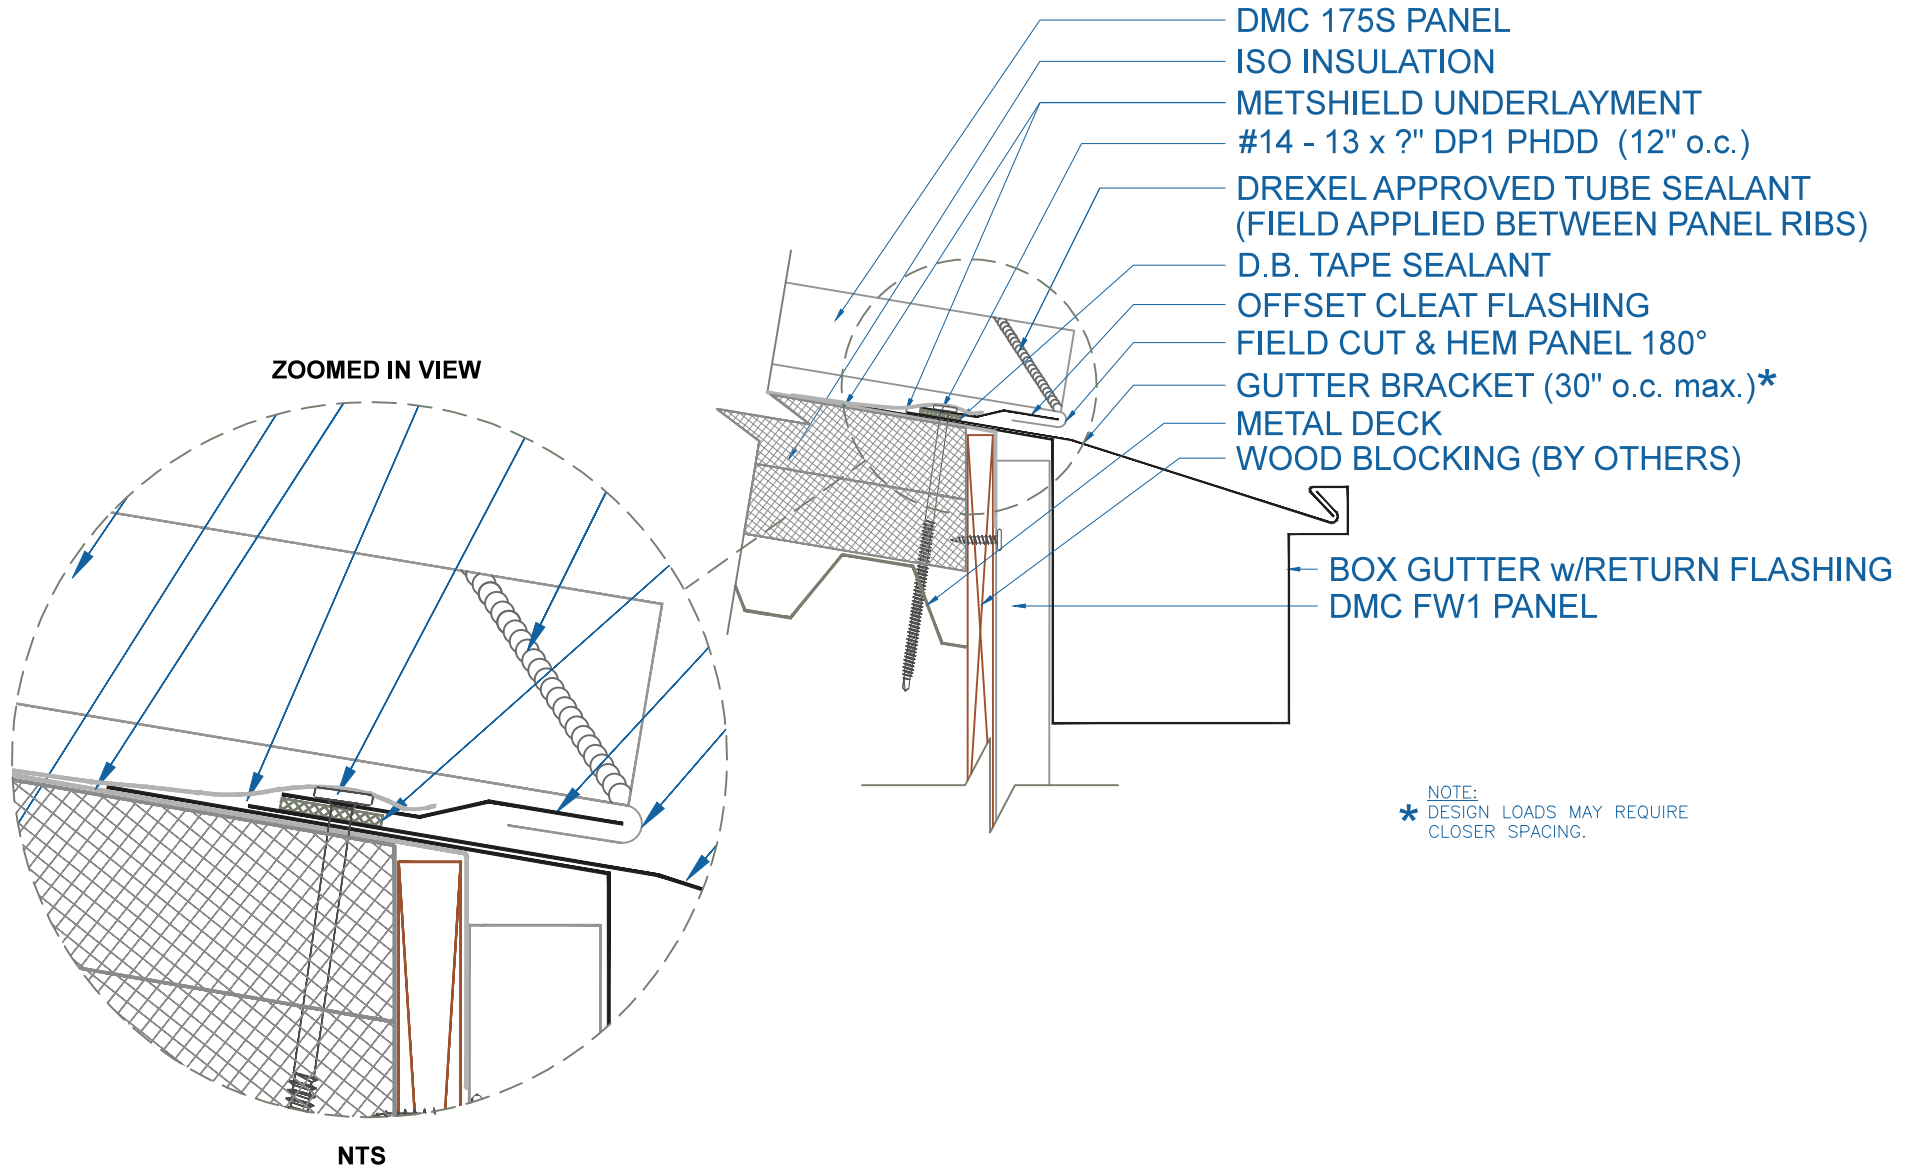

DMC 175S - ISO w/ METAL DECK

BOX GUTTER - w/RETURN w/FLUSH PANEL

EFFECTIVE DATE: 05-24-2013
SUBJECT TO CHANGE WITHOUT NOTICE

SCALE: 3" = 1'-0"