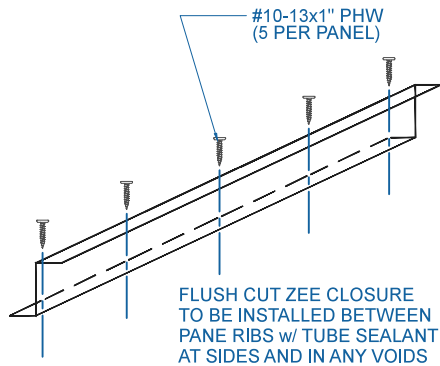

DMC 150SL - PLYWOOD

NOTE:
 1.) NET FREE AREA = 6.16 SQ IN/FT

VENTED RIDGE / HIP

SCALE: 3" = 1'-0"