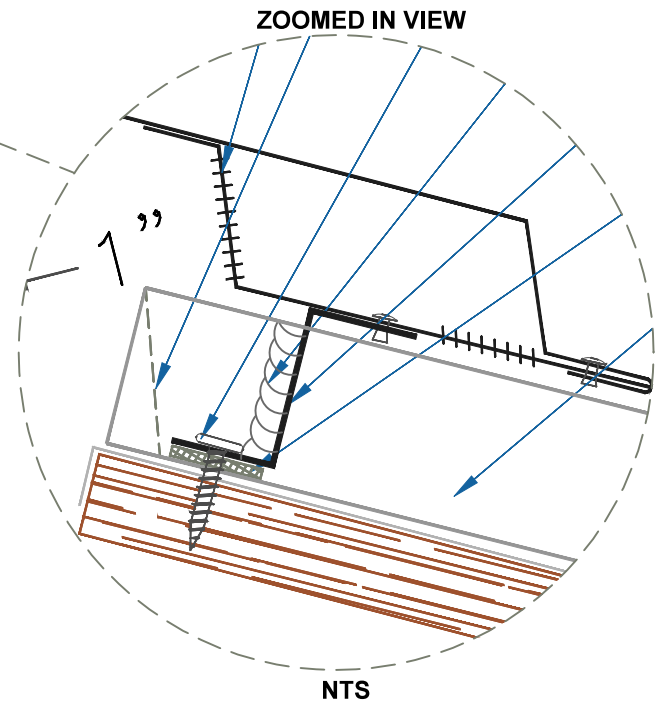

DMC 150SL - PLYWOOD

NOTE:
 1.) NET FREE AREA = 6.16 SQ IN/FT

VENTED RIDGE / HIP

SCALE: 3" = 1'-0"