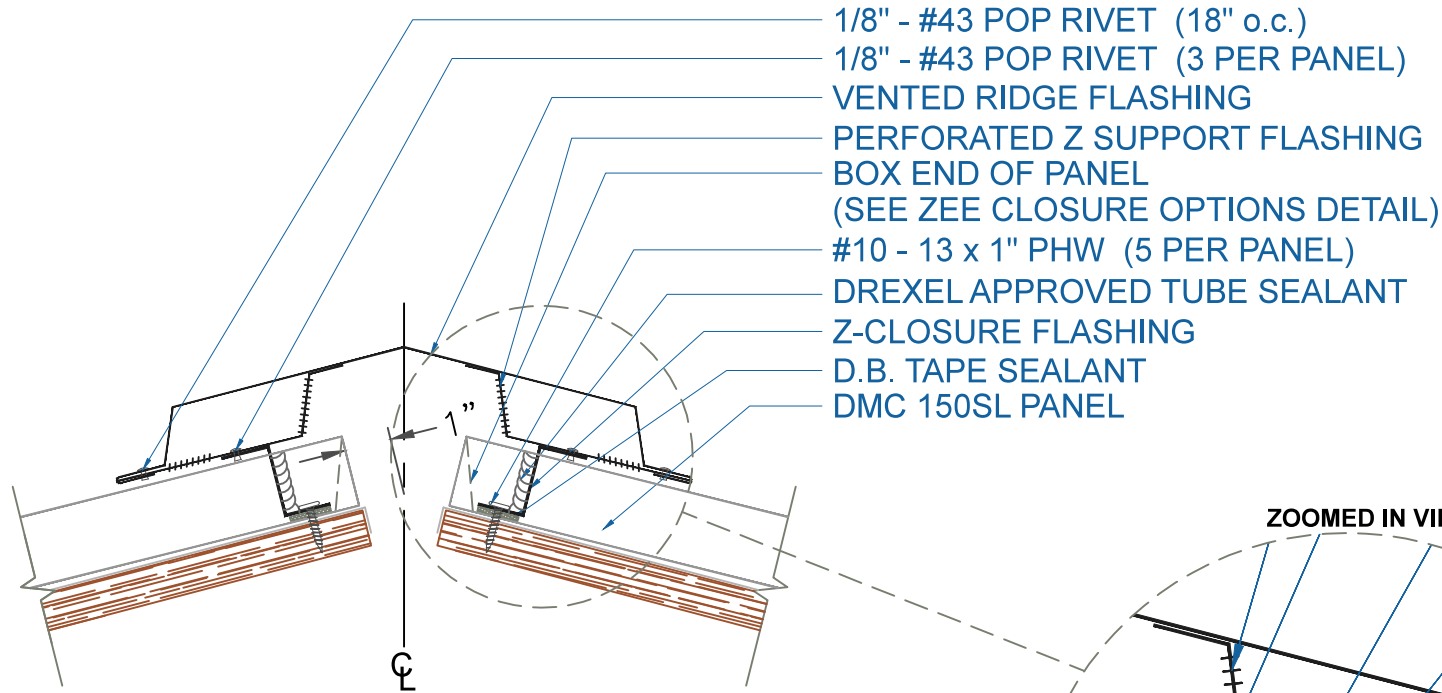

DMC 150SL - PLYWOOD

NOTE:
 1.) NET FREE AREA = 6.16 SQ IN/FT

VENTED RIDGE / HIP

SCALE: 3" = 1'-0"