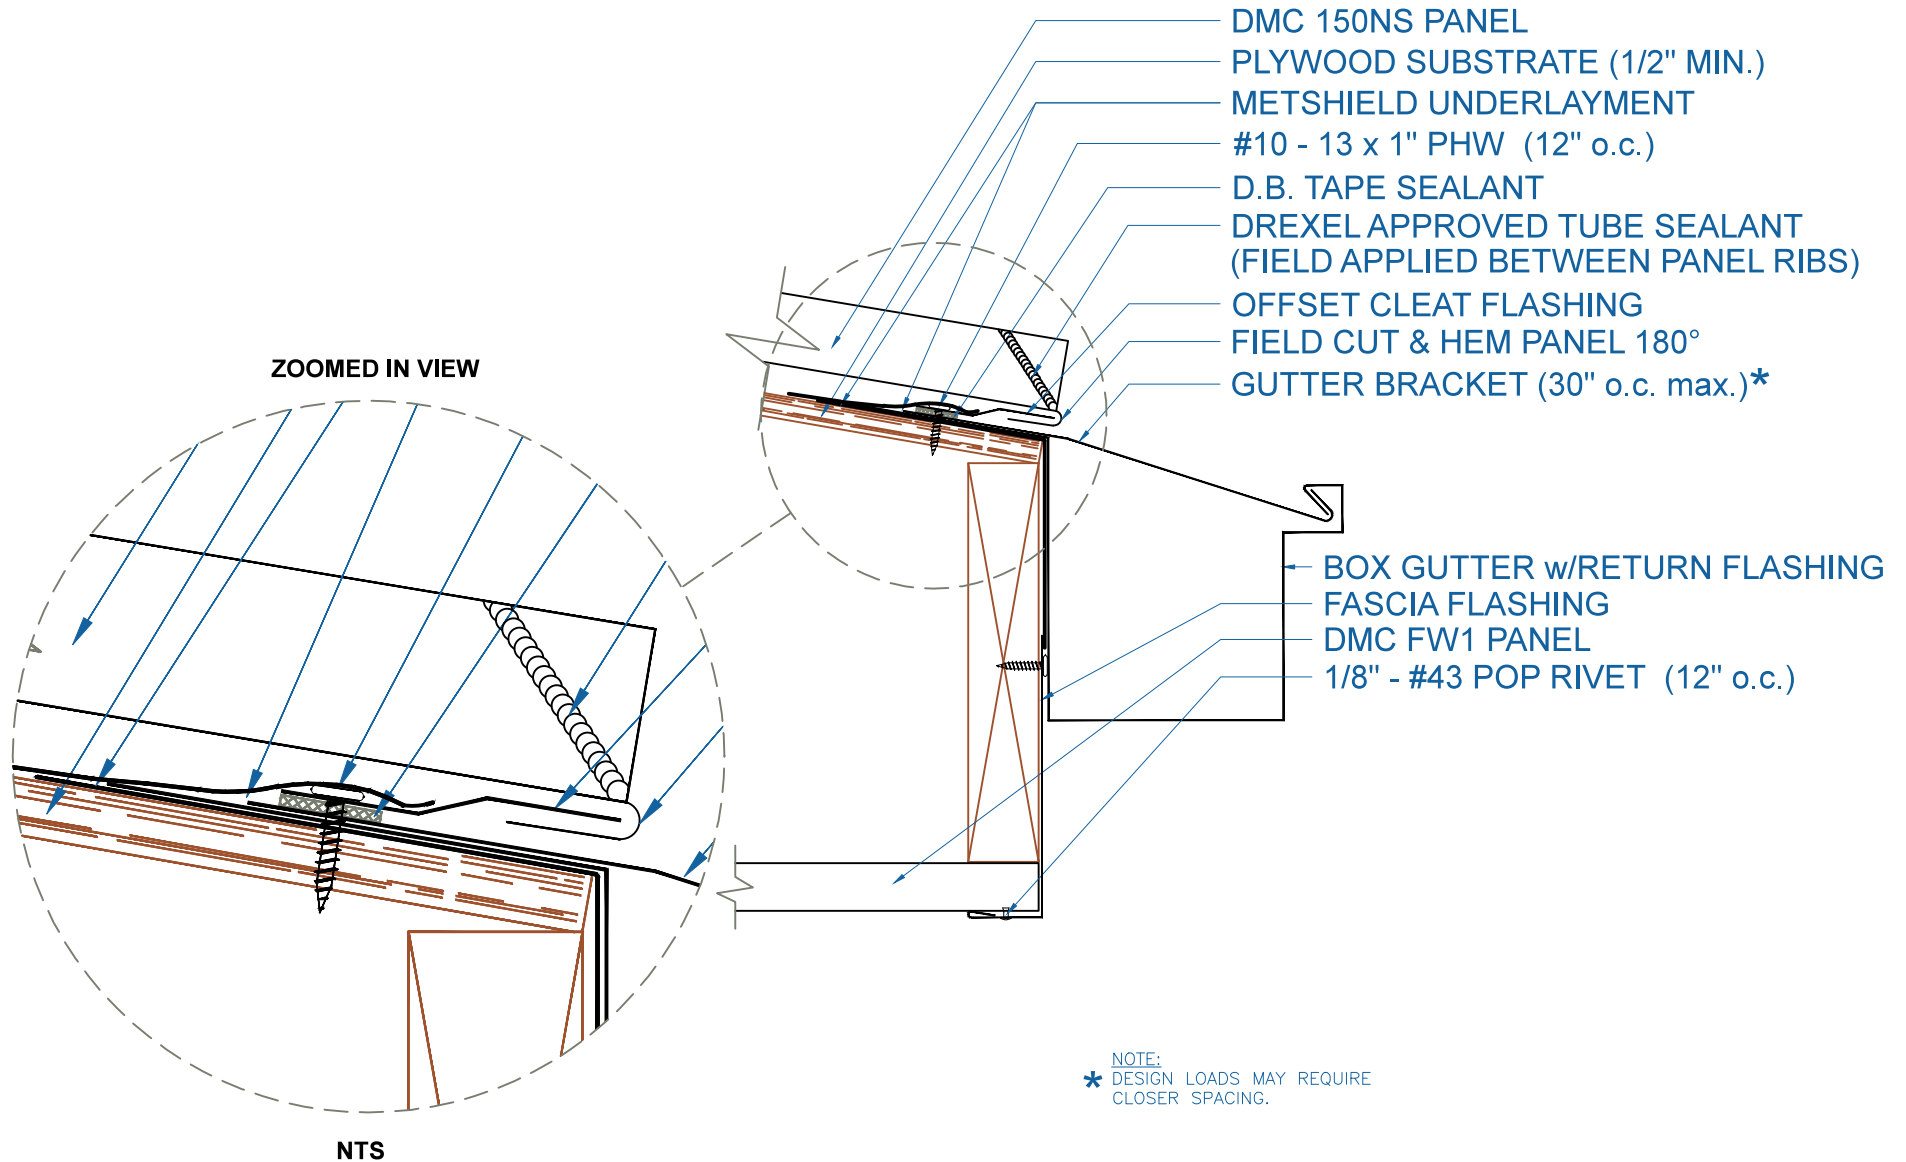

DMC 150NS - PLYWOOD

BOX GUTTER - w/RETURN w/SOFFIT

EFFECTIVE DATE: 02-15-13
SUBJECT TO CHANGE WITHOUT NOTICE

SCALE: 3" = 1'-0"