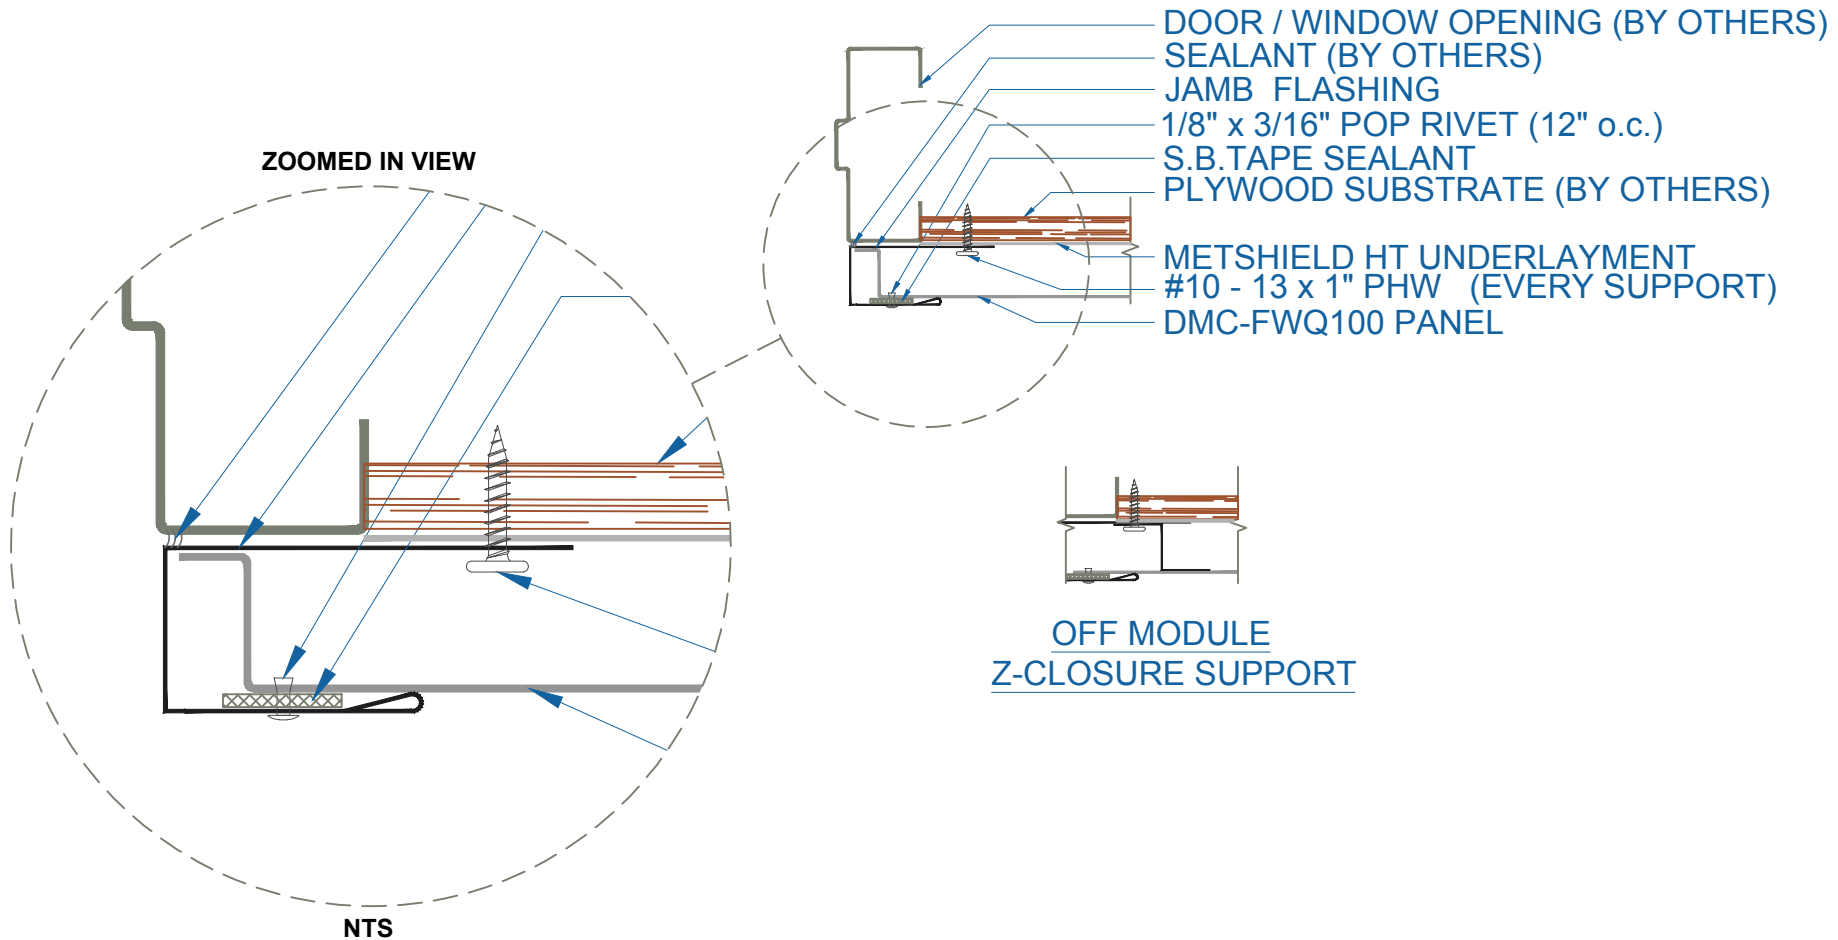

# DMC FWQ100 - PLYWOOD

EFFECTIVE DATE: 05-11-18  
SUBJECT TO CHANGE WITHOUT NOTICE

## WINDOW-DOOR JAMB

SCALE: 3" = 1'-0"