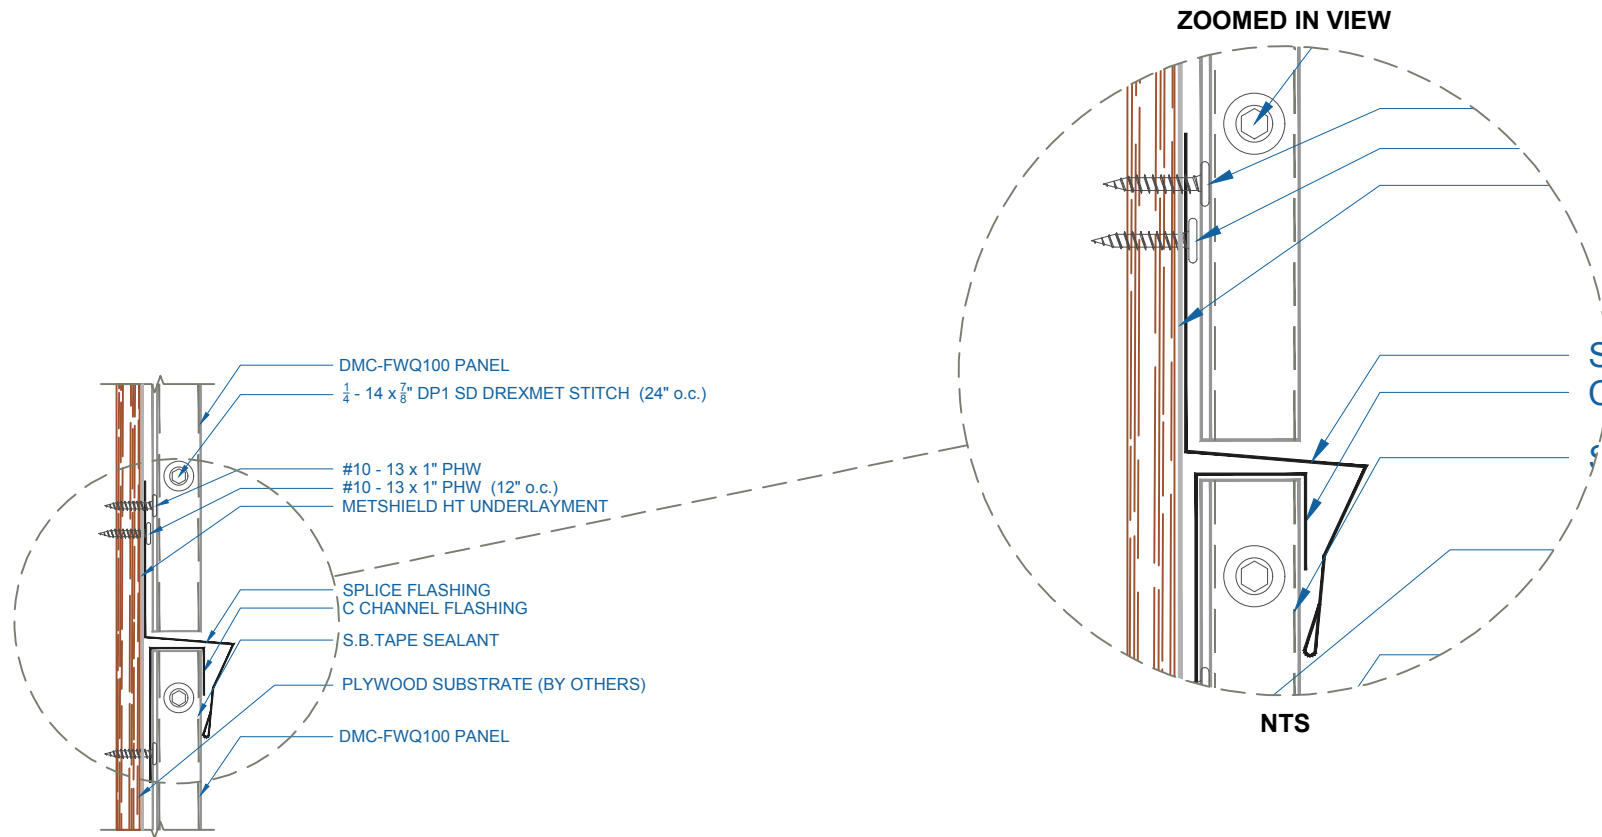

DMC FWQ100 - PLYWOOD

EFFECTIVE DATE: 05-11-18
SUBJECT TO CHANGE WITHOUT NOTICE

WALL PANEL SPLICE

SCALE: 3" = 1'-0"