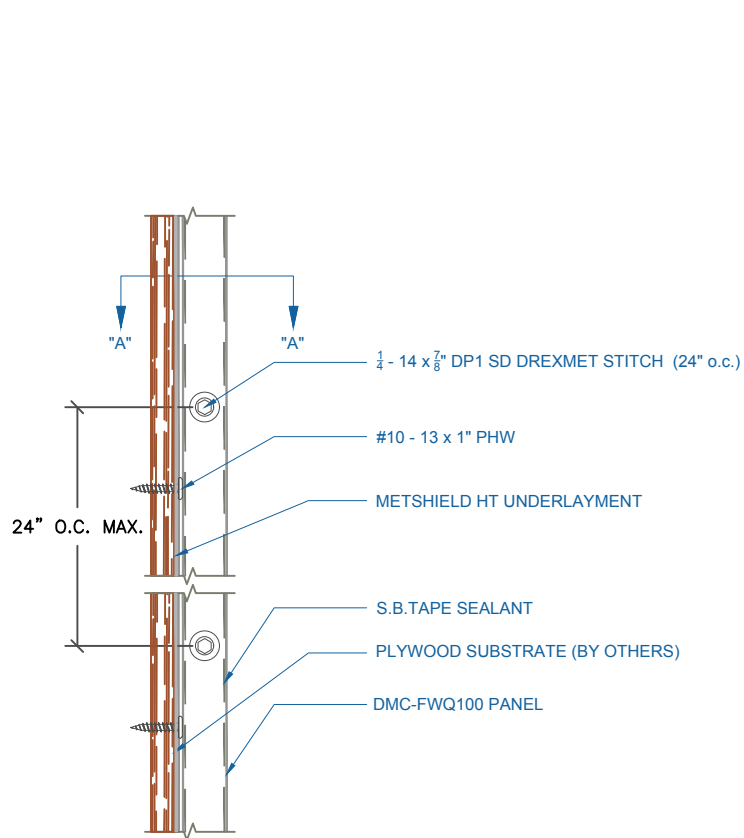

DMC FWQ100 - PLYWOOD

EFFECTIVE DATE: 05-11-18
SUBJECT TO CHANGE WITHOUT NOTICE

WALL PANEL INSTALLATION

SCALE: 3" = 1'-0"