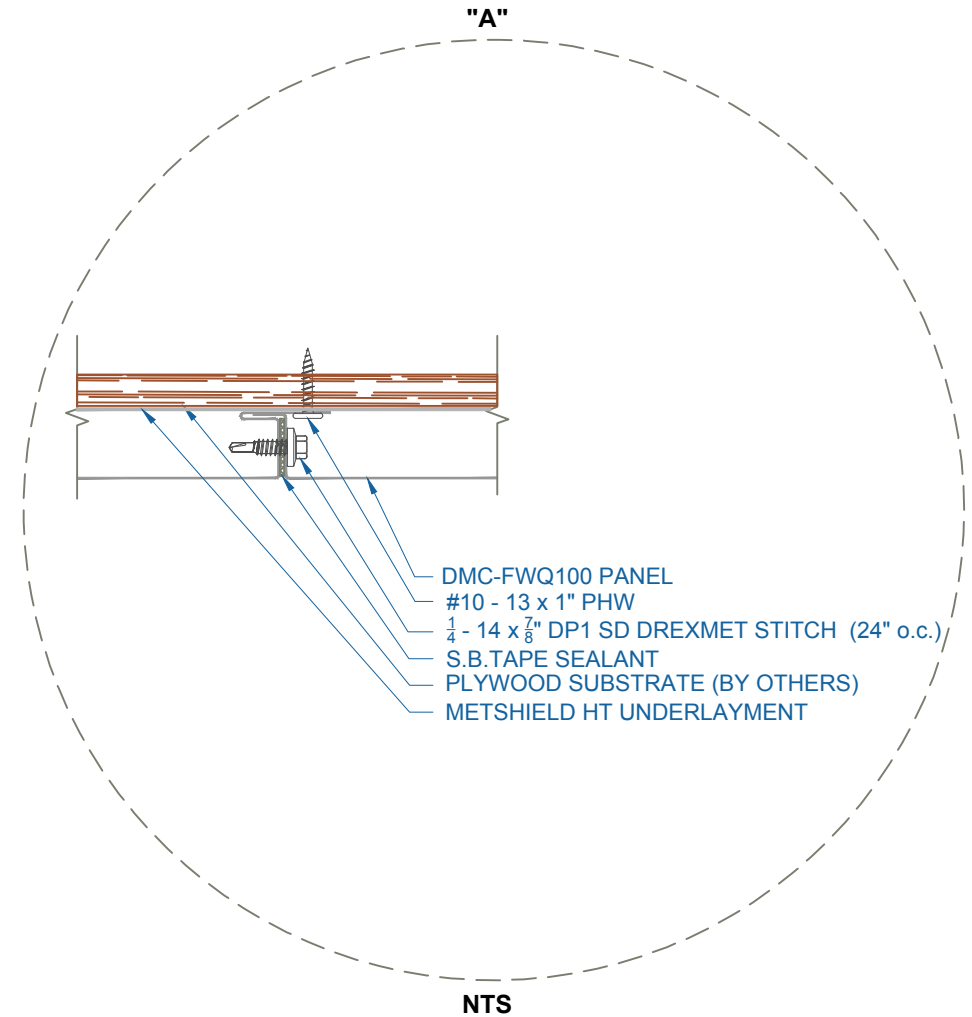

# DMC FWQ100 - PLYWOOD

EFFECTIVE DATE: 05-11-18  
 SUBJECT TO CHANGE WITHOUT NOTICE

## WALL PANEL INSTALLATION

SCALE: 3" = 1'-0"