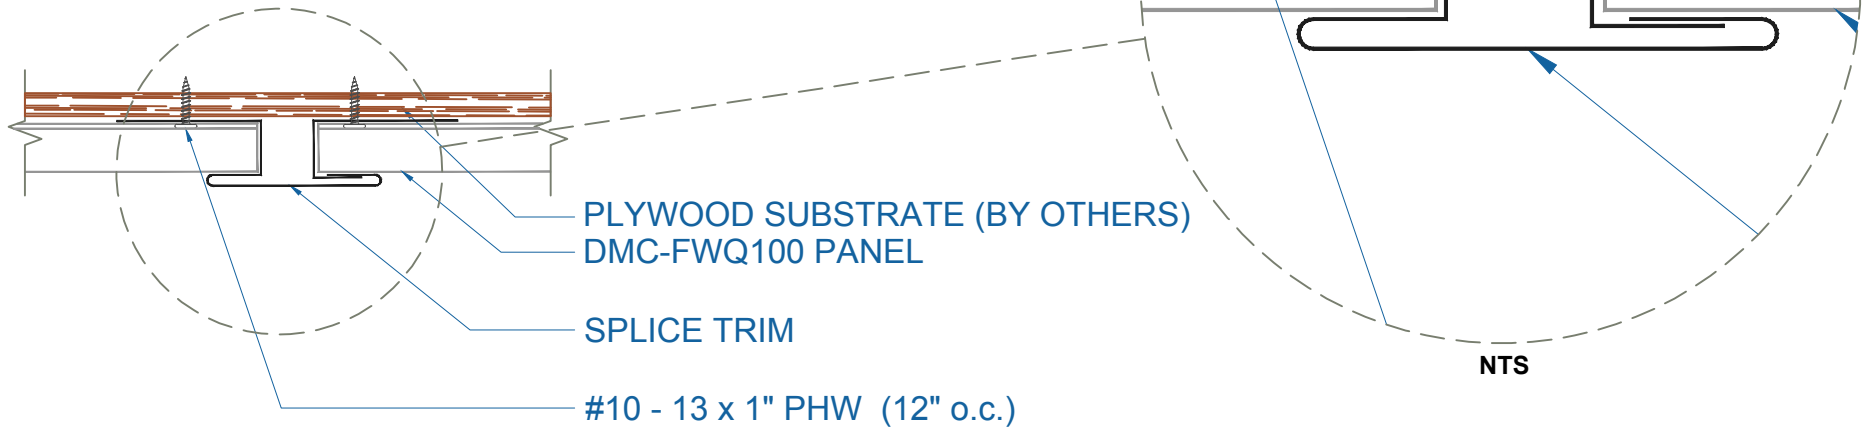

DMC FWQ100 - PLYWOOD

ZOOMED IN VIEW

EFFECTIVE DATE: 05-11-18
SUBJECT TO CHANGE WITHOUT NOTICE

SPLICE

SCALE: 3" = 1'-0"