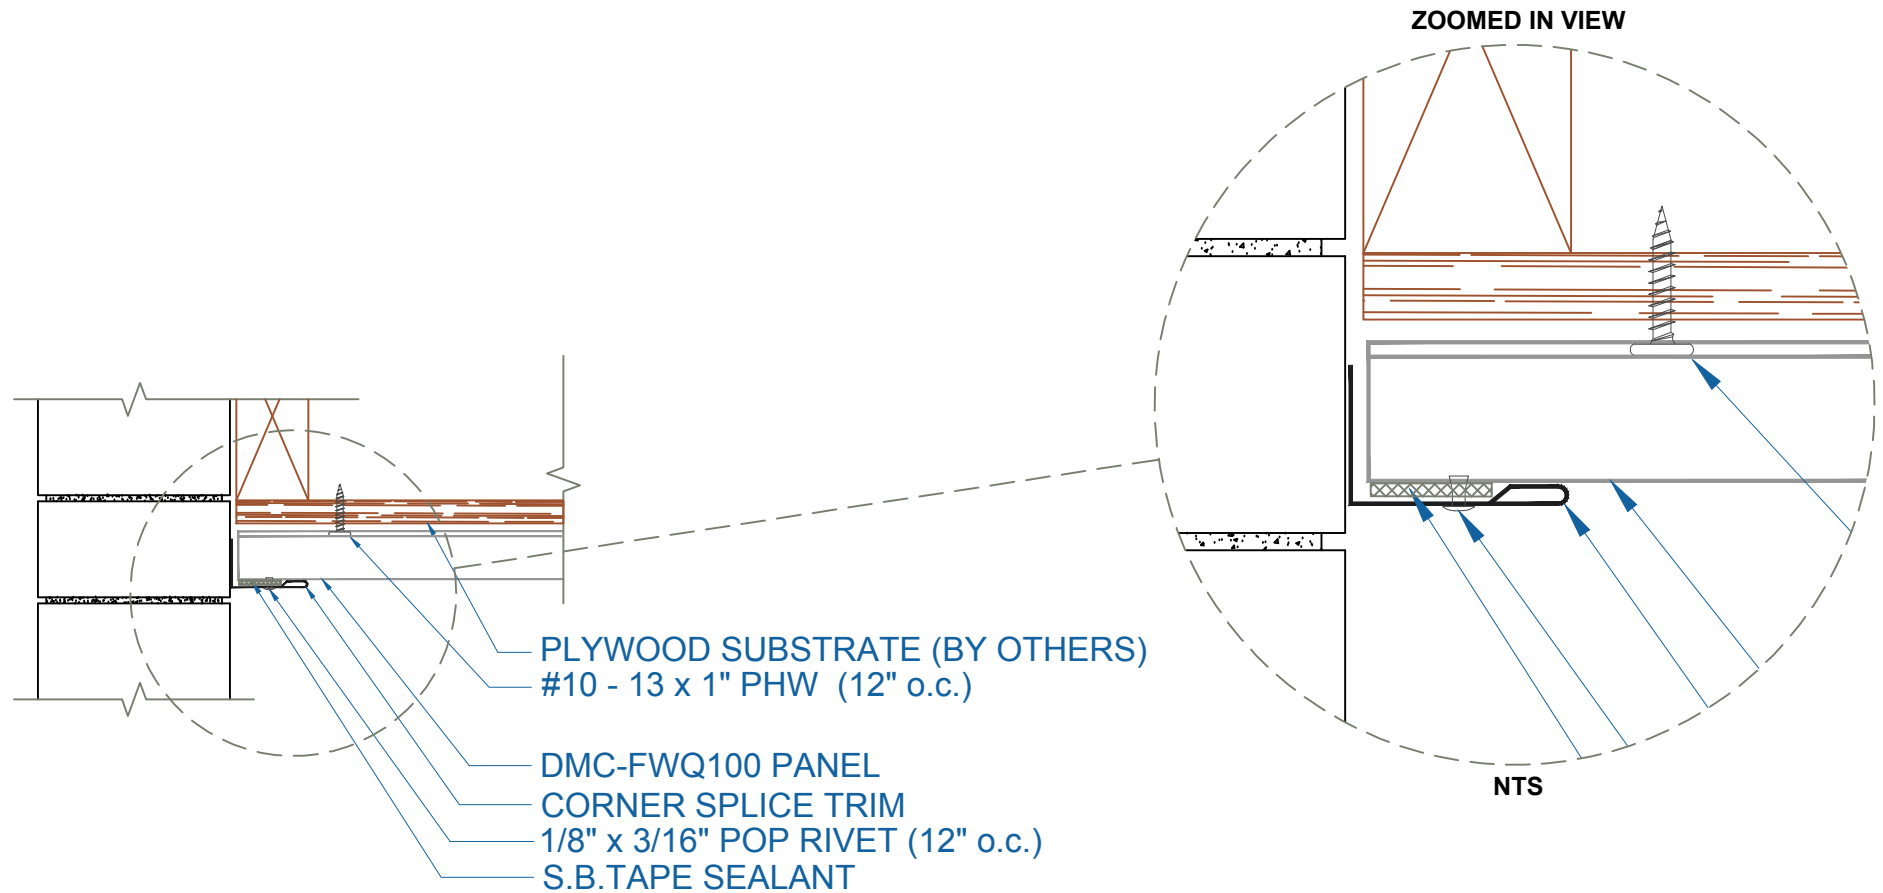

DMC FWQ100 - PLYWOOD

EFFECTIVE DATE: 05-11-18
SUBJECT TO CHANGE WITHOUT NOTICE

SOFFIT TO WALL

SCALE: 3" = 1'-0"