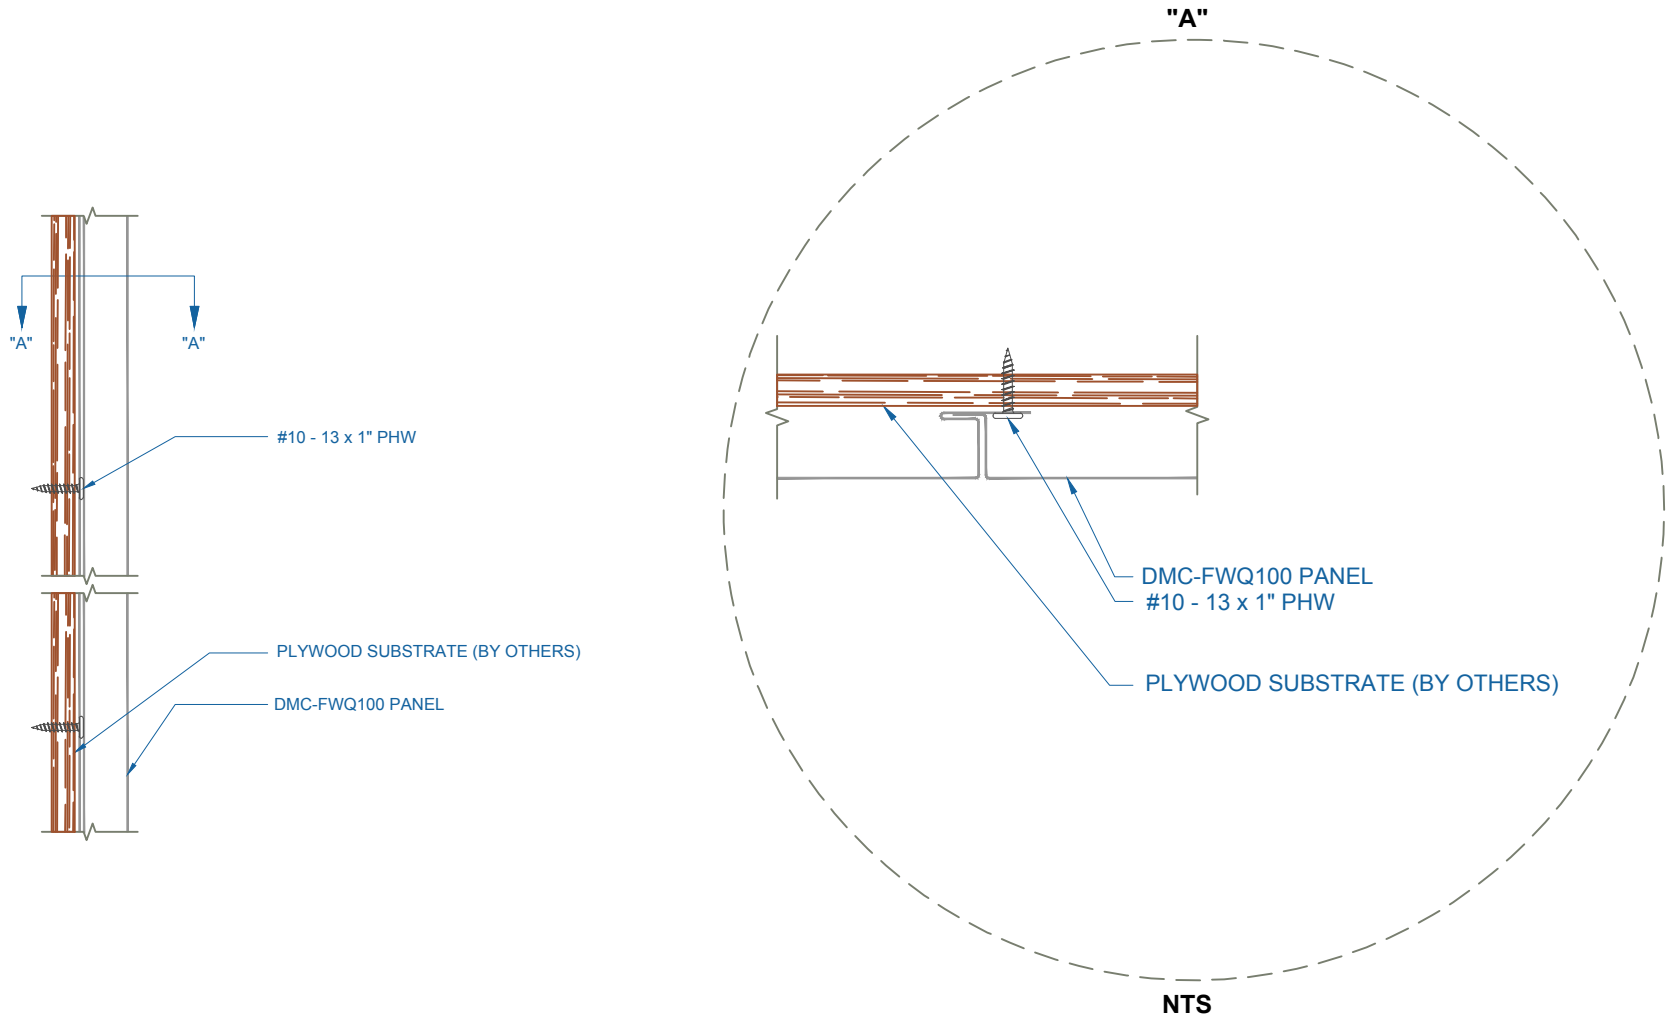

DMC FWQ100 - PLYWOOD

EFFECTIVE DATE: 05-11-18
SUBJECT TO CHANGE WITHOUT NOTICE

SOFFIT PANEL INSTALLATION

SCALE: 3" = 1'-0"