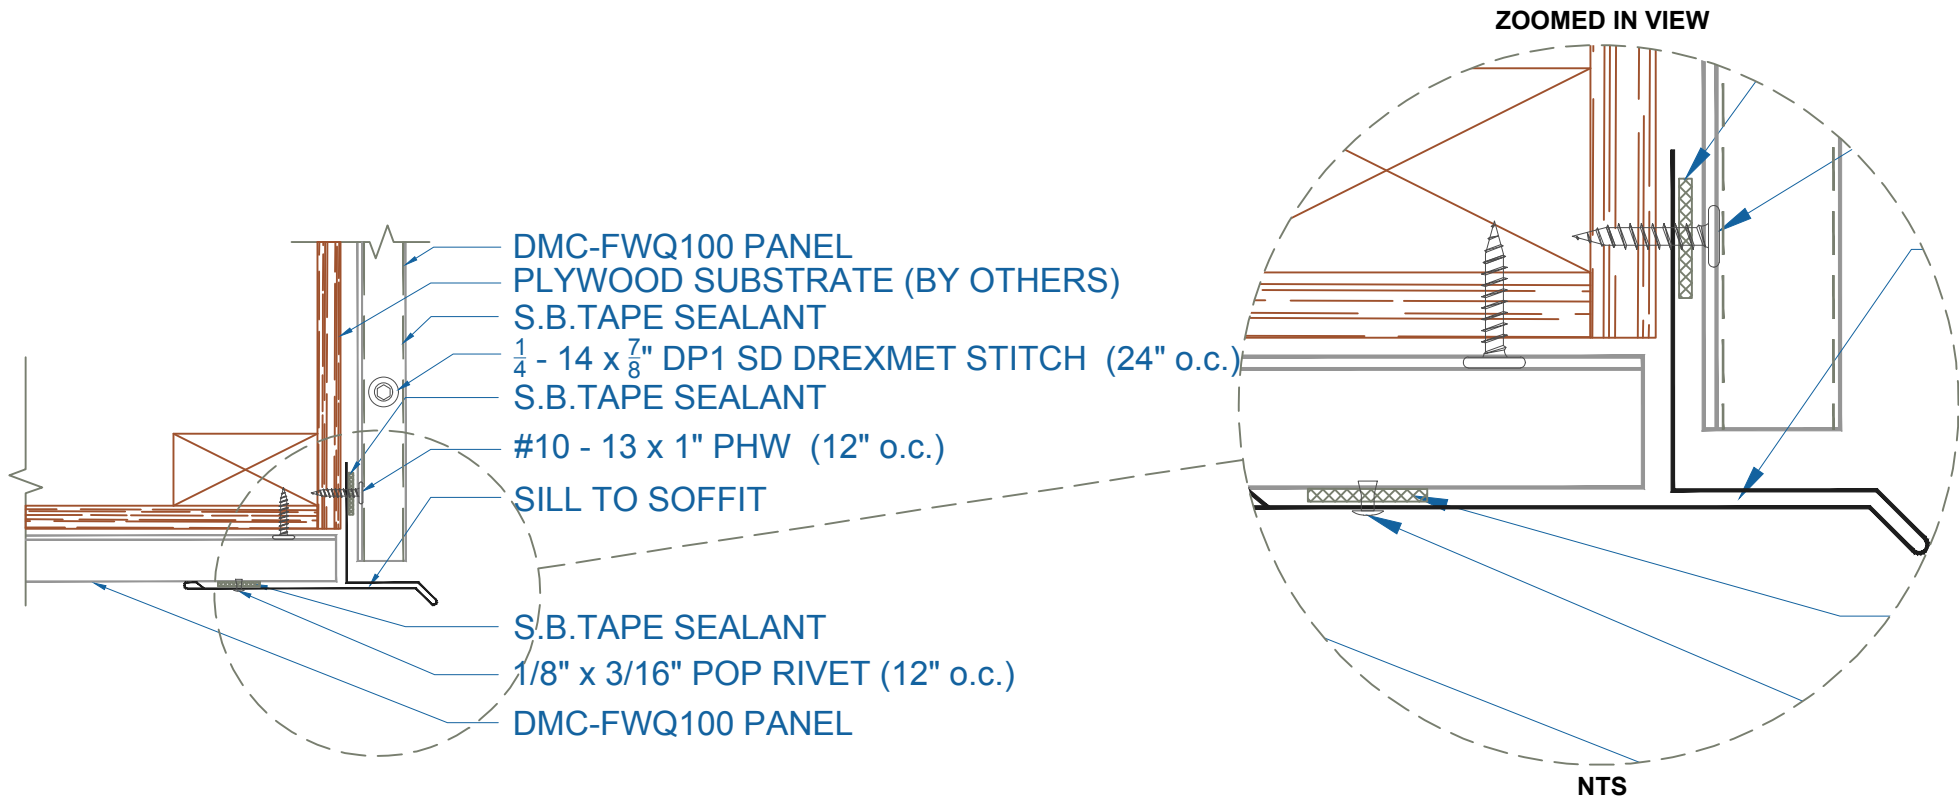

DMC FWQ100 - PLYWOOD

EFFECTIVE DATE: 05-11-18
SUBJECT TO CHANGE WITHOUT NOTICE

SILL TO SOFFIT

SCALE: 3" = 1'-0"