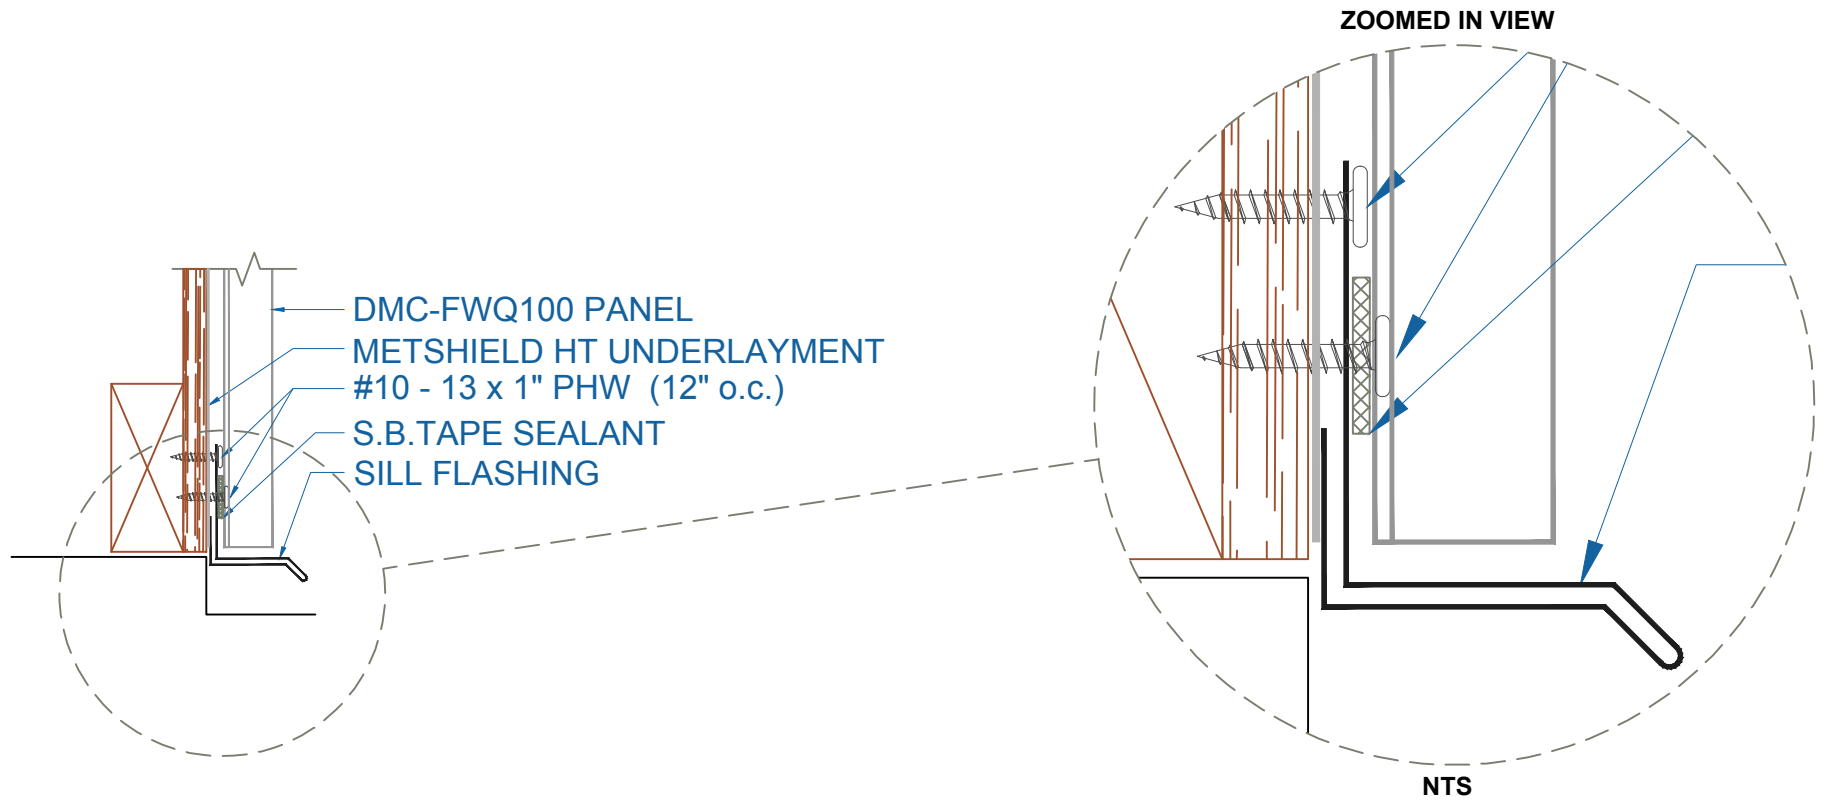

DMC FWQ100 - PLYWOOD

EFFECTIVE DATE: 05-11-18
SUBJECT TO CHANGE WITHOUT NOTICE

SILL
SCALE: 3" = 1'-0"