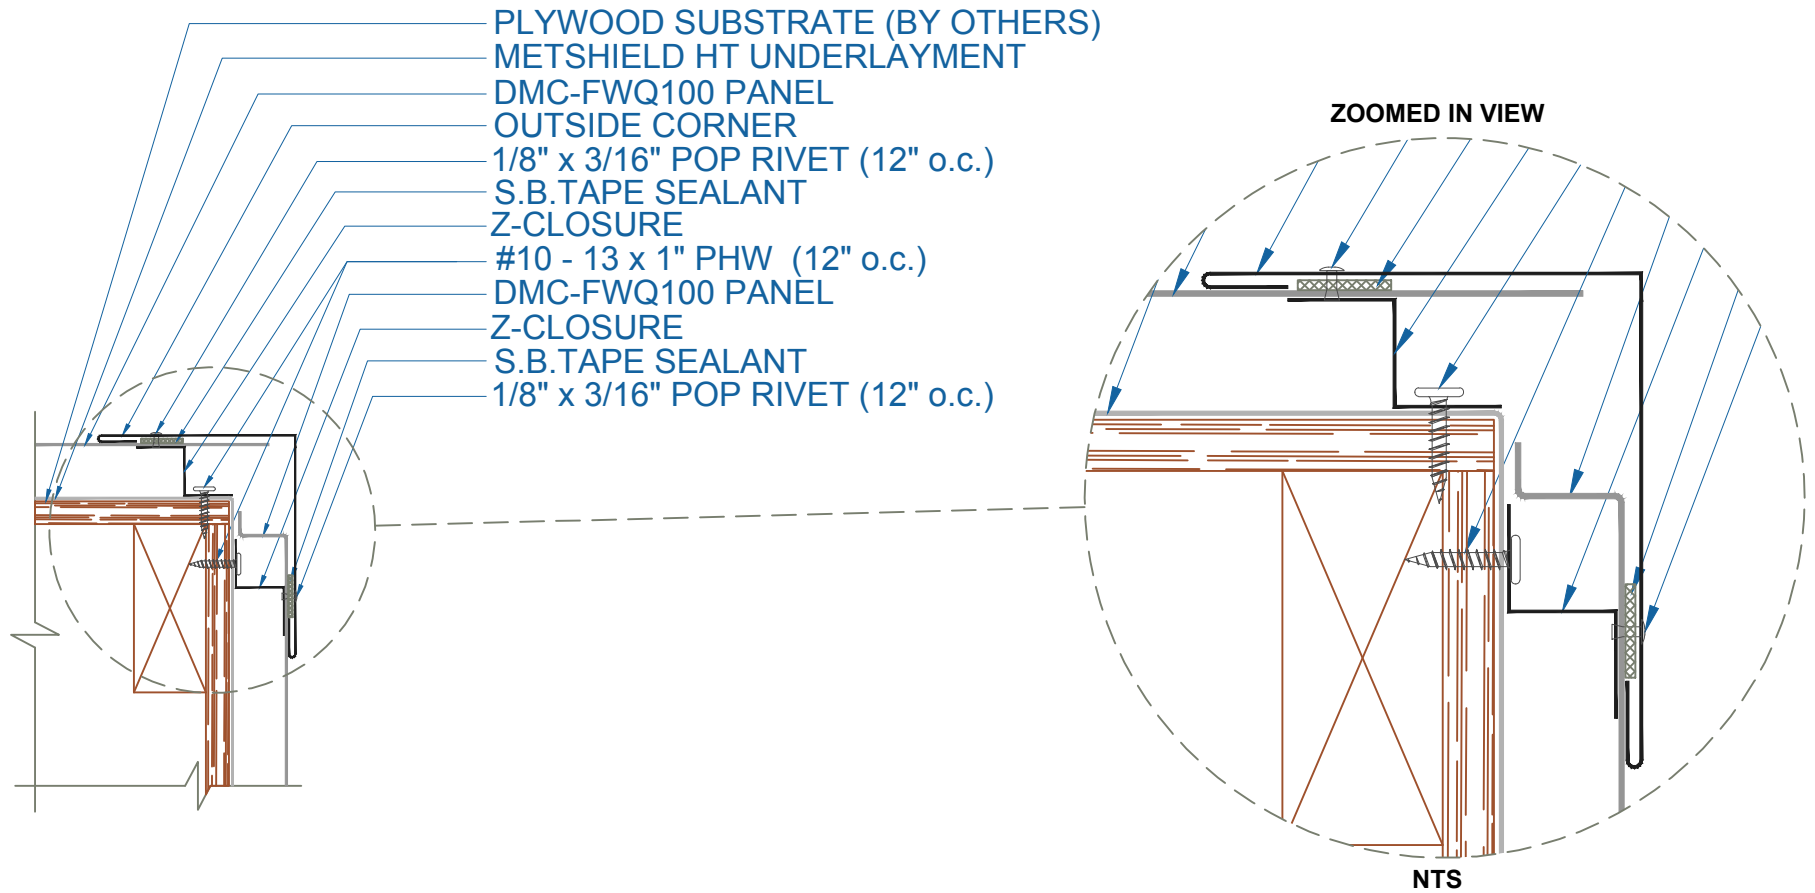

DMC FWQ100 - PLYWOOD

OUTSIDE CORNER

SUBJECT TO CHANGE WITHOUT NOTICE

SCALE: 3" = 1'-0"