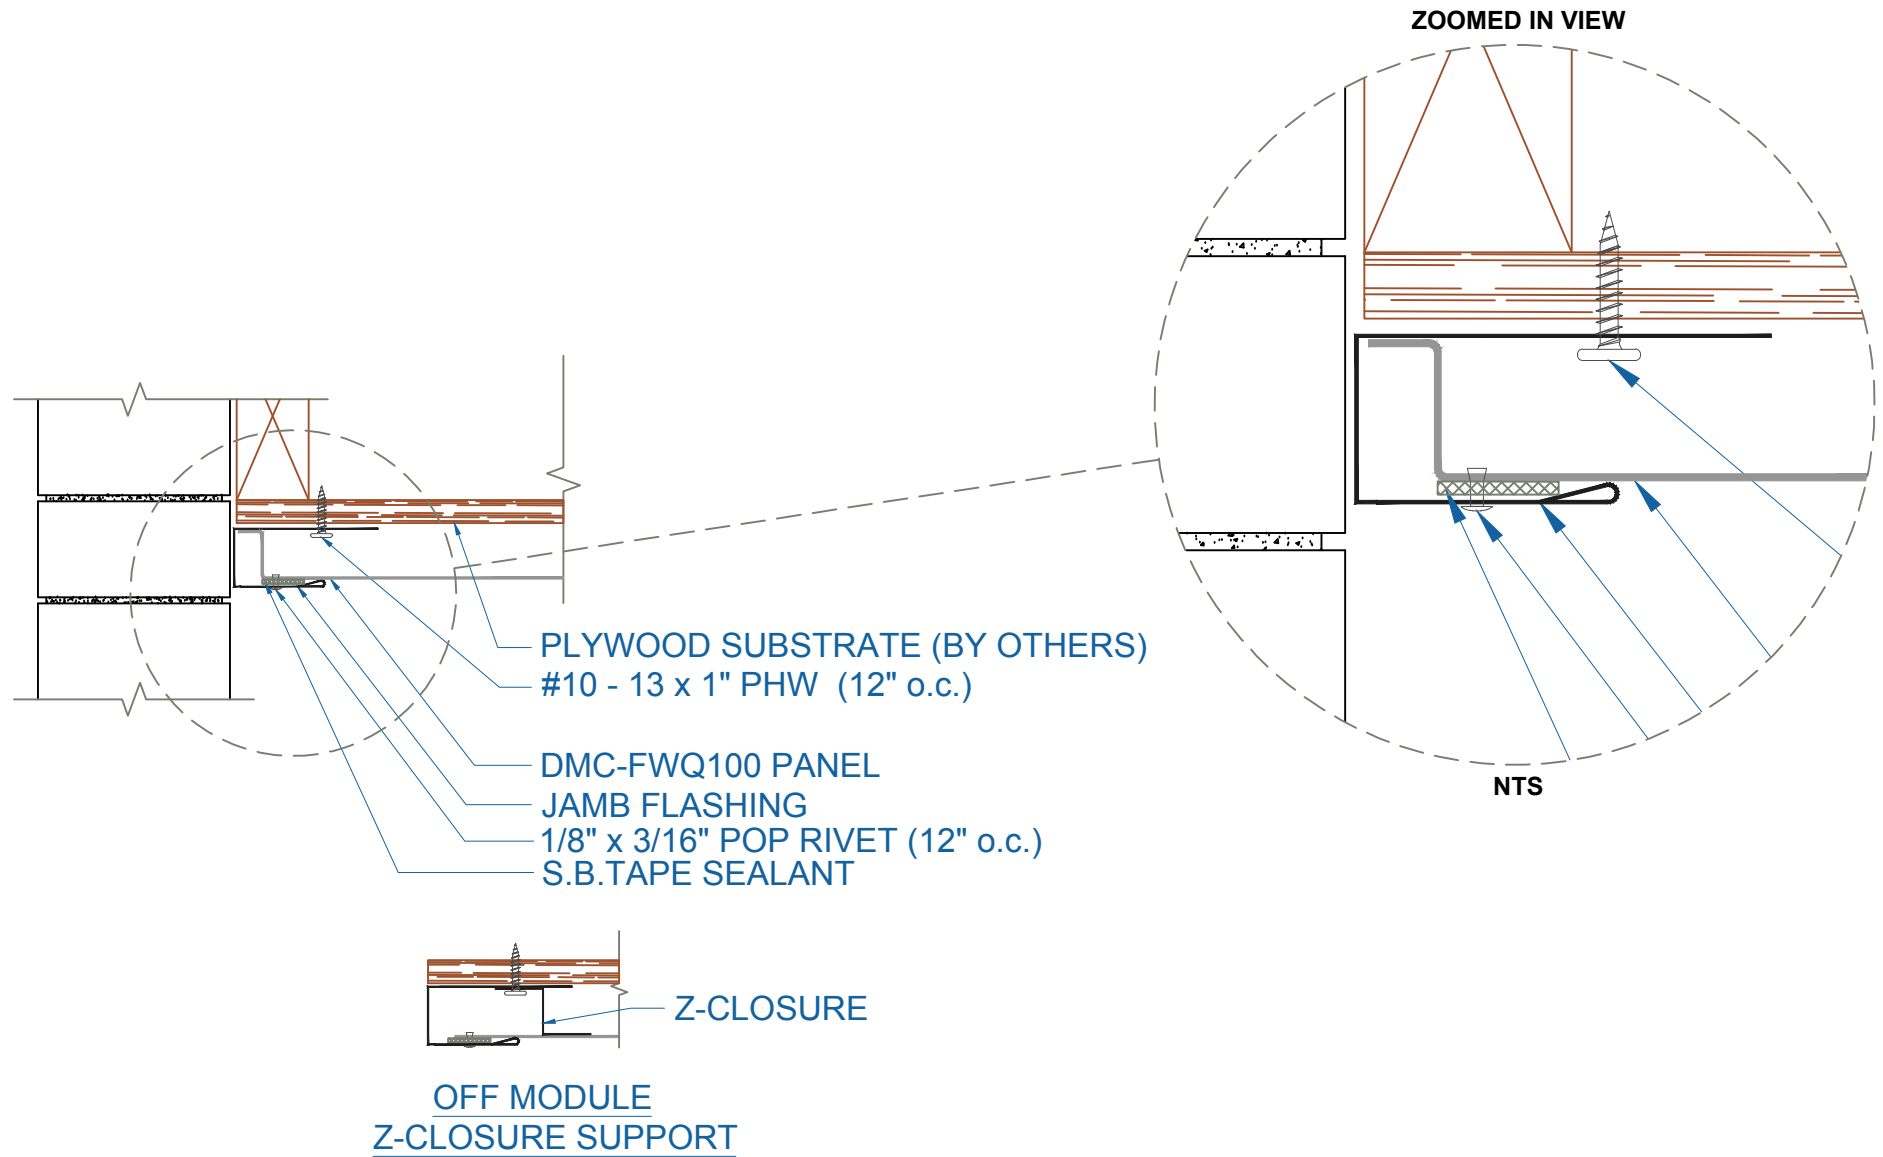

DMC FWQ100 - PLYWOOD

EFFECTIVE DATE: 05-11-18
SUBJECT TO CHANGE WITHOUT NOTICE

JAMB
SCALE: 3" = 1'-0"