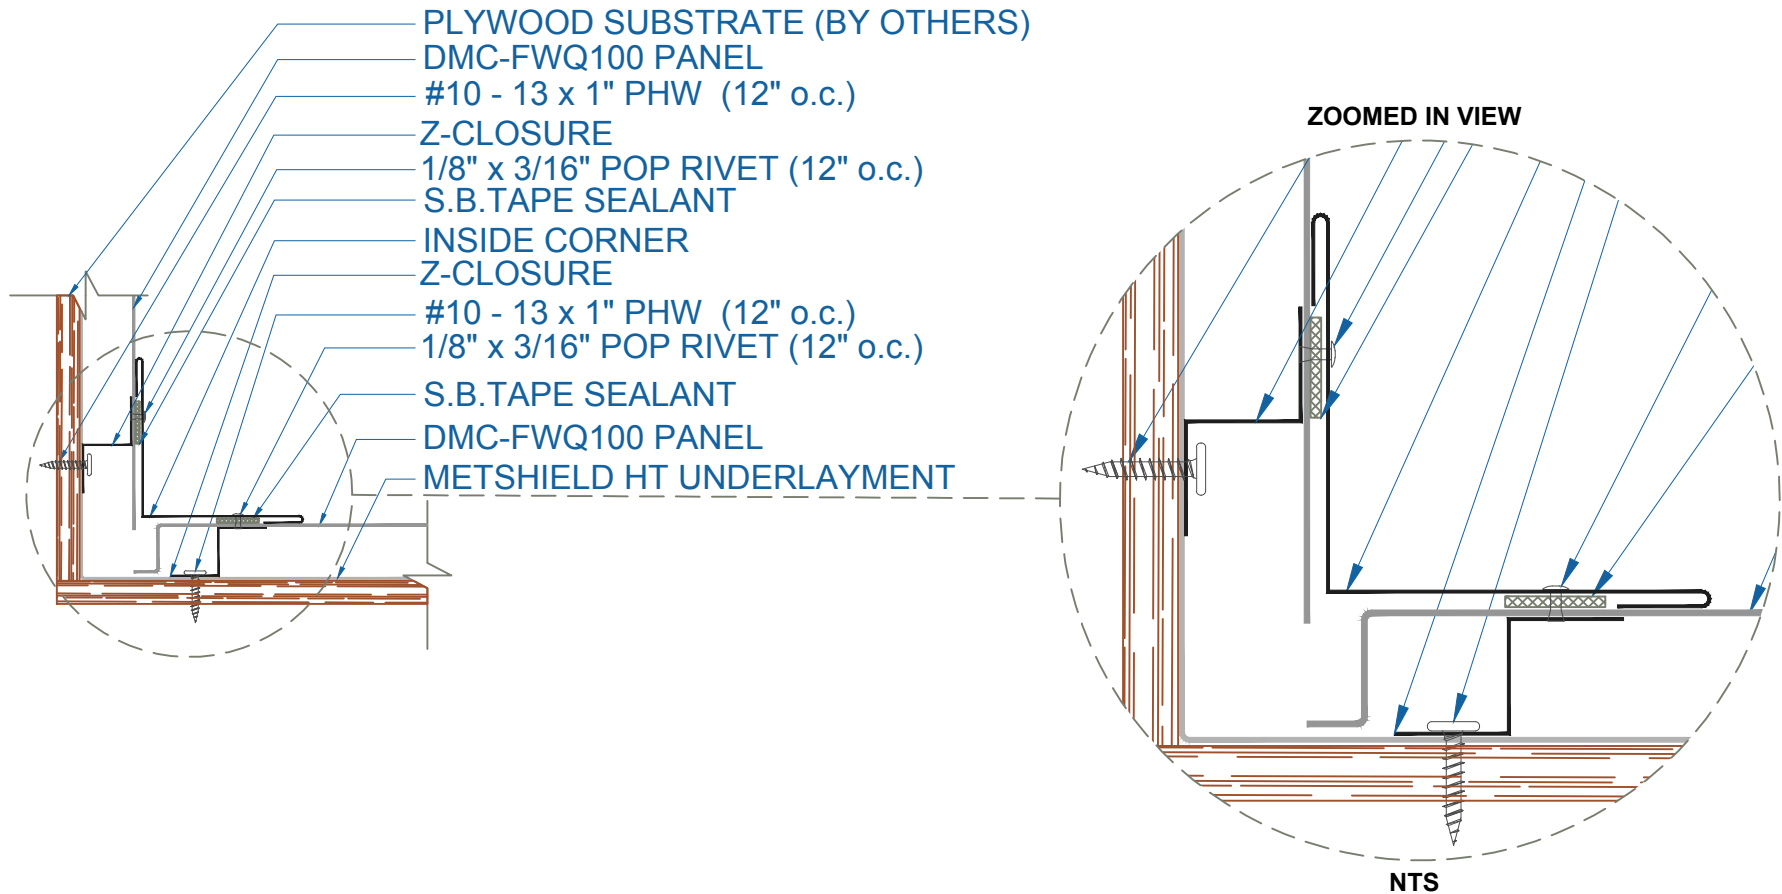

DMC FWQ100 - PLYWOOD

EFFECTIVE DATE: 05-11-18
 SUBJECT TO CHANGE WITHOUT NOTICE

INSIDE CORNER

SCALE: 3" = 1'-0"