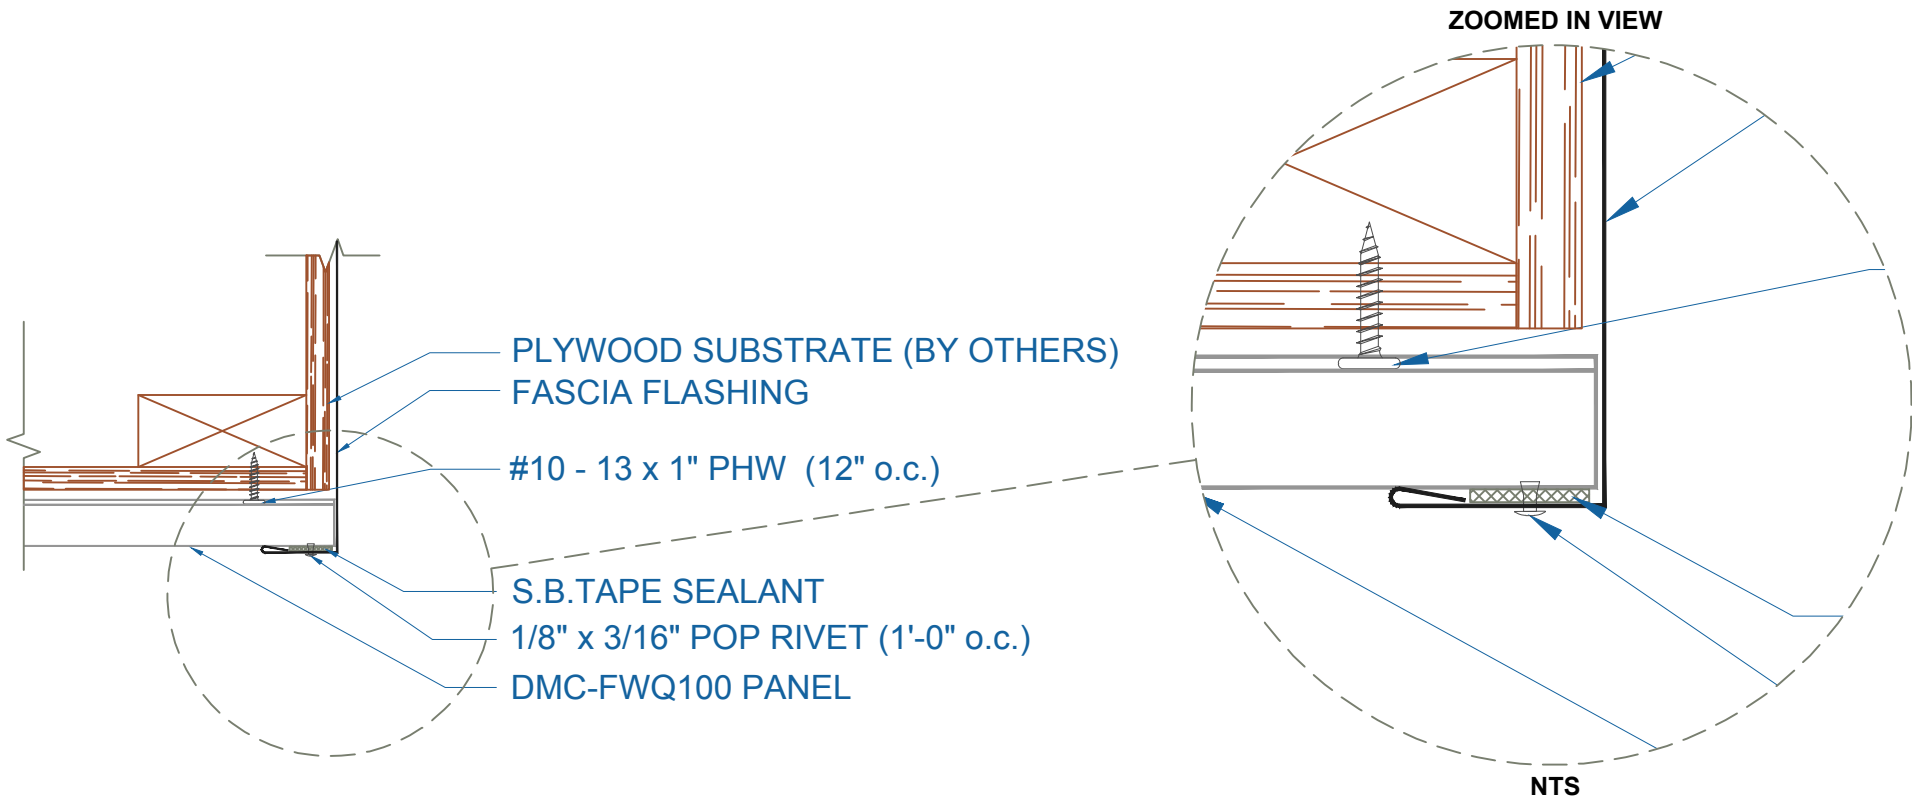

DMC FWQ100 - PLYWOOD

EFFECTIVE DATE: 05-11-18
SUBJECT TO CHANGE WITHOUT NOTICE

FASCIA TO SOFFIT

SCALE: 3" = 1'-0"