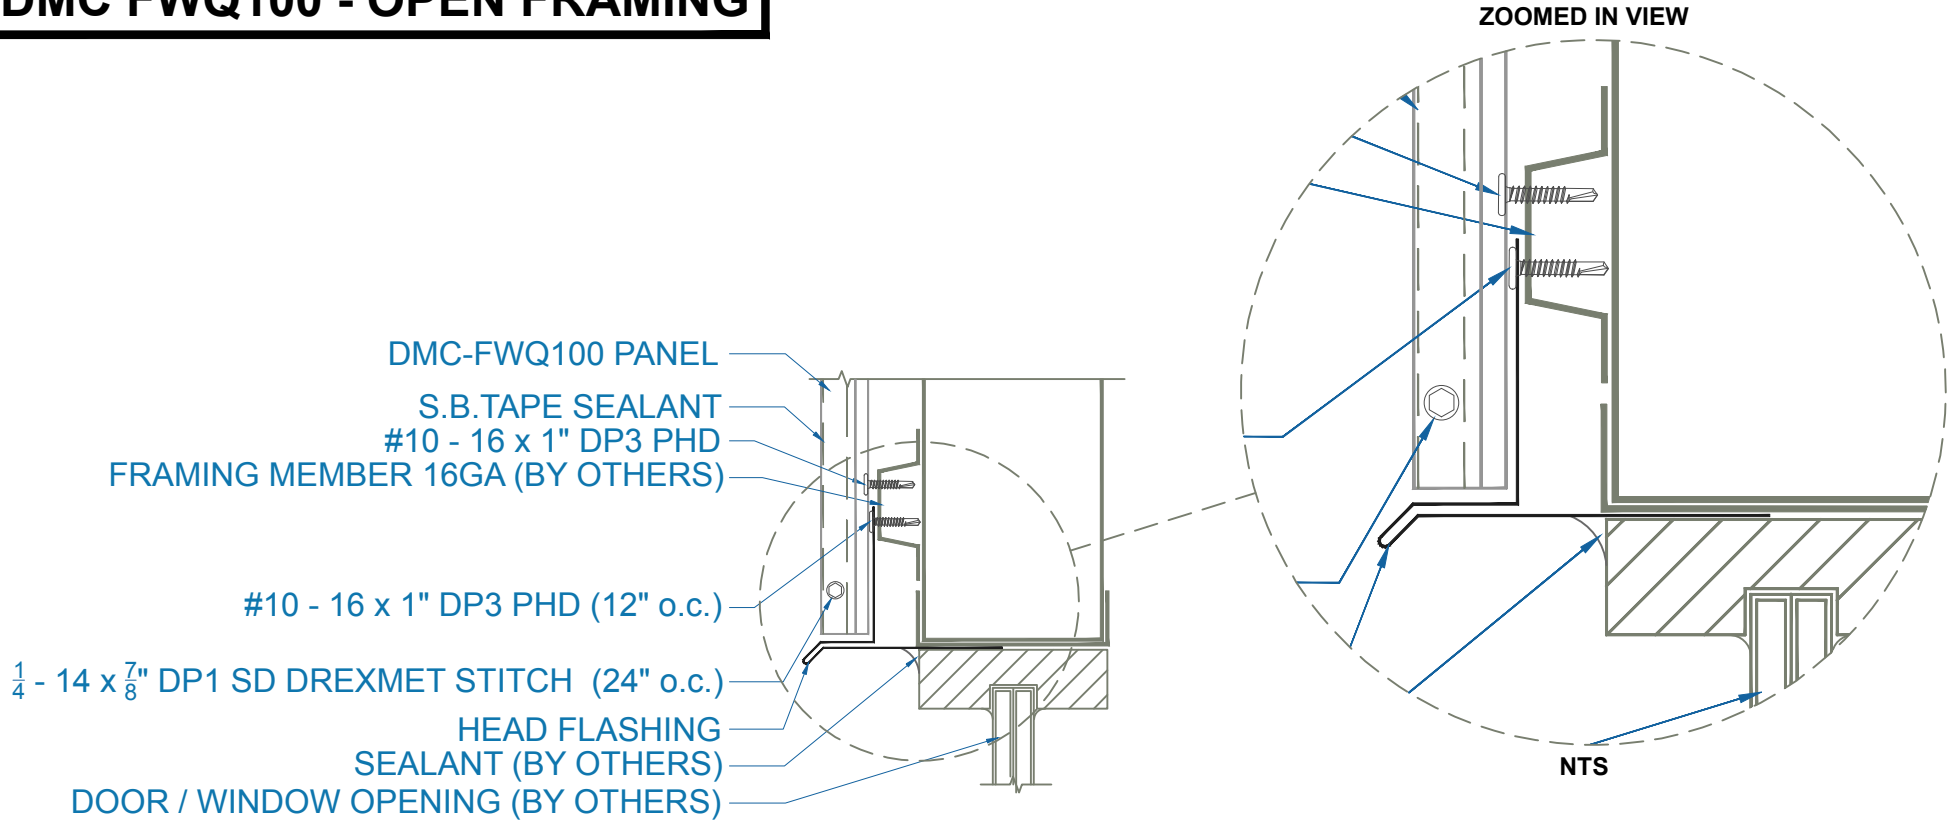

DMC FWQ100 - OPEN FRAMING

EFFECTIVE DATE: 07-1-17
SUBJECT TO CHANGE WITHOUT NOTICE

WINDOW-DOOR HEAD

SCALE: 3" = 1'-0"

DrexelMetals
Roofing Systems + Custom Fabrication