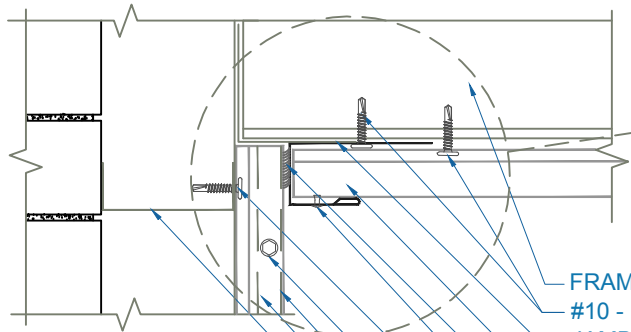

DMC FWQ100 - OPEN FRAMING

ZOOMED IN VIEW

- FRAMING MEMBER (BY OTHERS)
- #10 - 16 x 1" DP3 PHD (12" o.c.)
- JAMB FLASHING
- DMC-FWQ100 PANEL
- DREXEL APPROVED TUBE SEALANT
- 1/8" x 3/16" POP RIVET (12" o.c.)
- #10 - 16 x 1" DP3 PHD
(AT EACH FURRING)
- 1/4" - 14 x 7/8" DP1 SD DREXMET STITCH (24" o.c.)
- S.B.TAPE SEALANT
- DMC-FWQ100 PANEL
- FRAMING MEMBER (BY OTHERS)

SOFFIT TO WALL PANEL

SCALE: 3" = 1'-0"

EFFECTIVE DATE: 07-1-17
SUBJECT TO CHANGE WITHOUT NOTICE