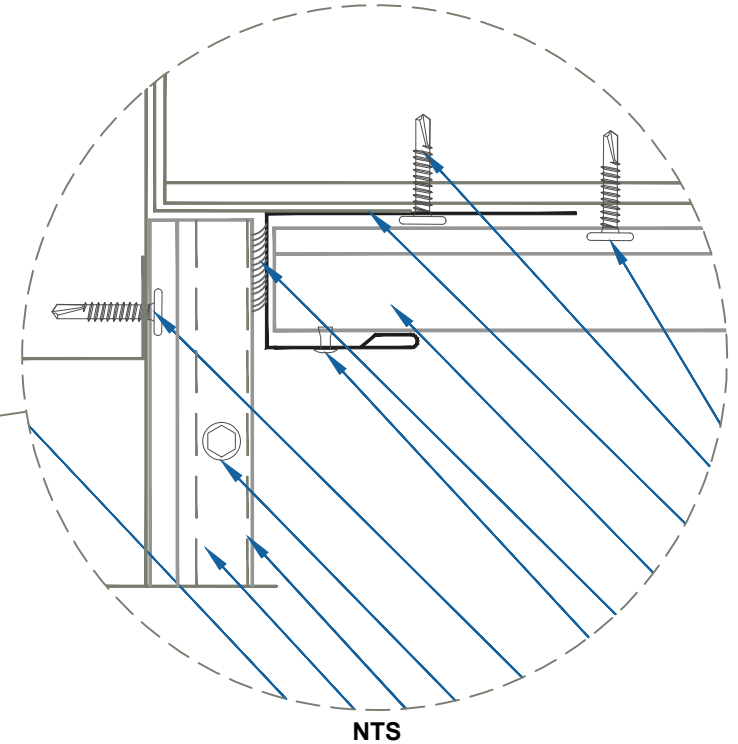

DMC FWQ100 - OPEN FRAMING

ZOOMED IN VIEW

- FRAMING MEMBER (BY OTHERS)
- #10 - 16 x 1" DP3 PHD (12" o.c.)
- JAMB FLASHING
- DMC-FWQ100 PANEL
- DREXEL APPROVED TUBE SEALANT
- 1/8" x 3/16" POP RIVET (12" o.c.)
- #10 - 16 x 1" DP3 PHD
(AT EACH FURRING)
- 1/4" - 14 x 7/8" DP1 SD DREXMET STITCH (24" o.c.)
- S.B.TAPE SEALANT
- DMC-FWQ100 PANEL
- FRAMING MEMBER (BY OTHERS)

SOFFIT TO WALL PANEL

SCALE: 3" = 1'-0"

EFFECTIVE DATE: 07-1-17
SUBJECT TO CHANGE WITHOUT NOTICE