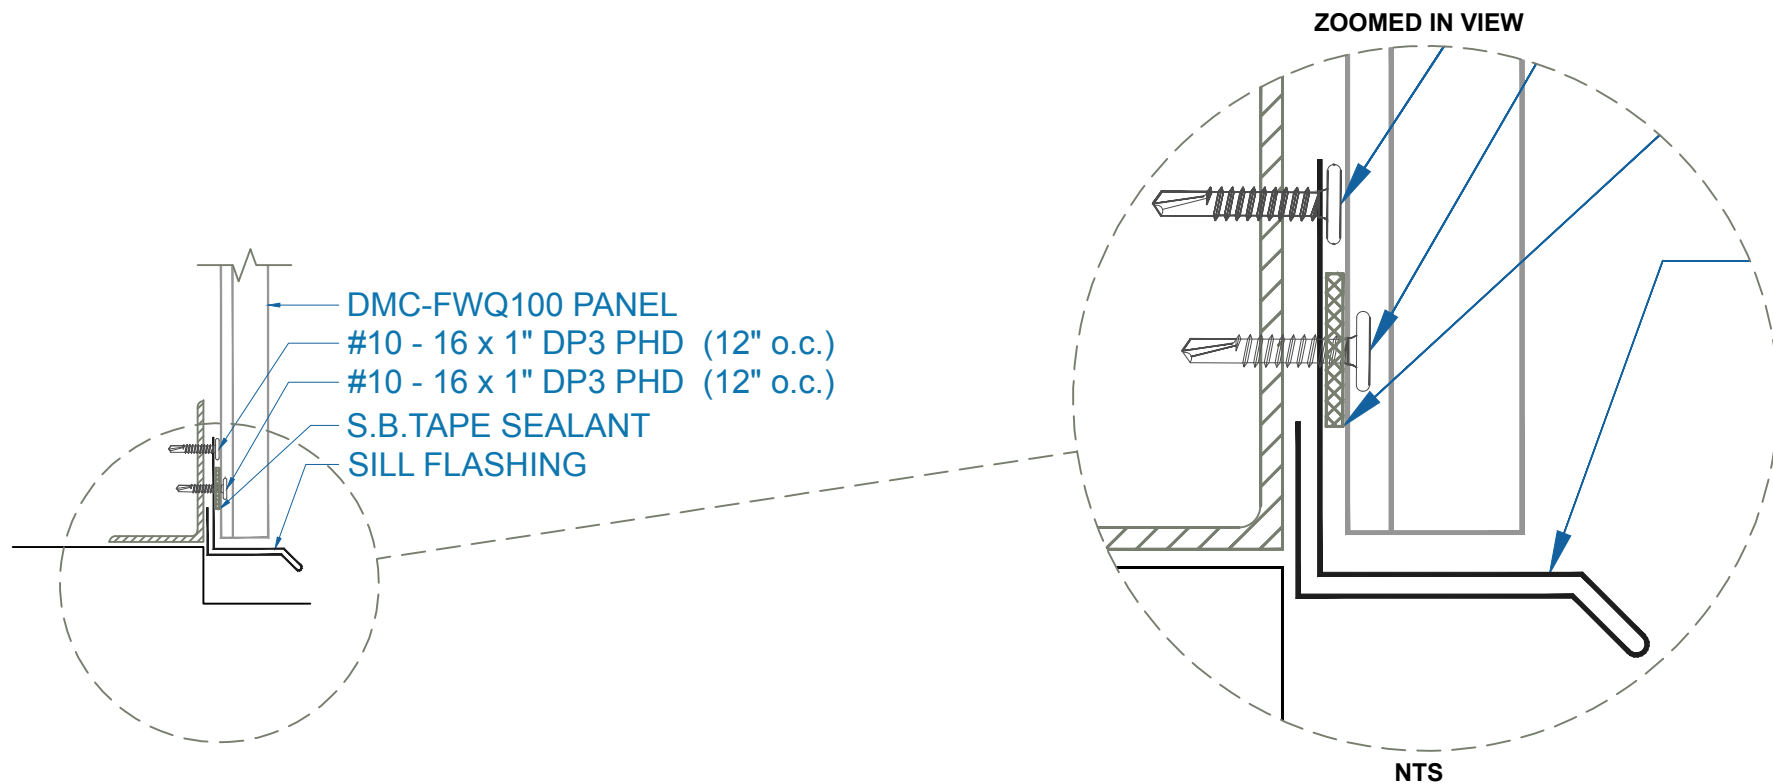

DMC FWQ100 - OPEN FRAMING

EFFECTIVE DATE: 07-1-17
SUBJECT TO CHANGE WITHOUT NOTICE

SILL
SCALE: 3" = 1'-0"