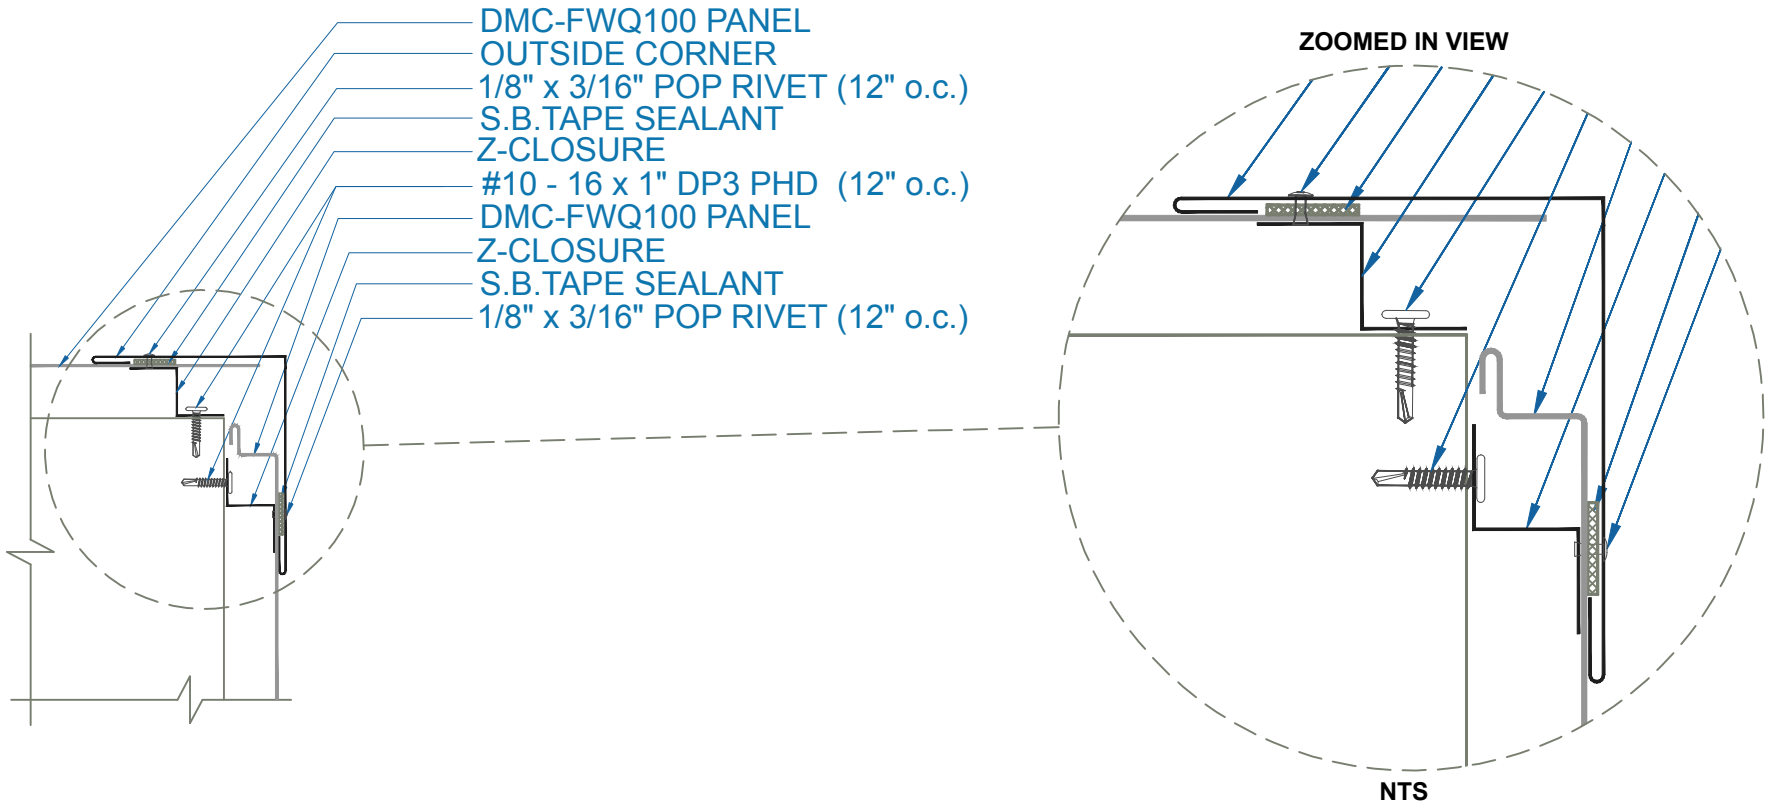

# DMC FWQ100 - OPEN FRAMING

## OUTSIDE CORNER

SCALE: 3" = 1'-0"

EFFECTIVE DATE: 07-1-17  
SUBJECT TO CHANGE WITHOUT NOTICE