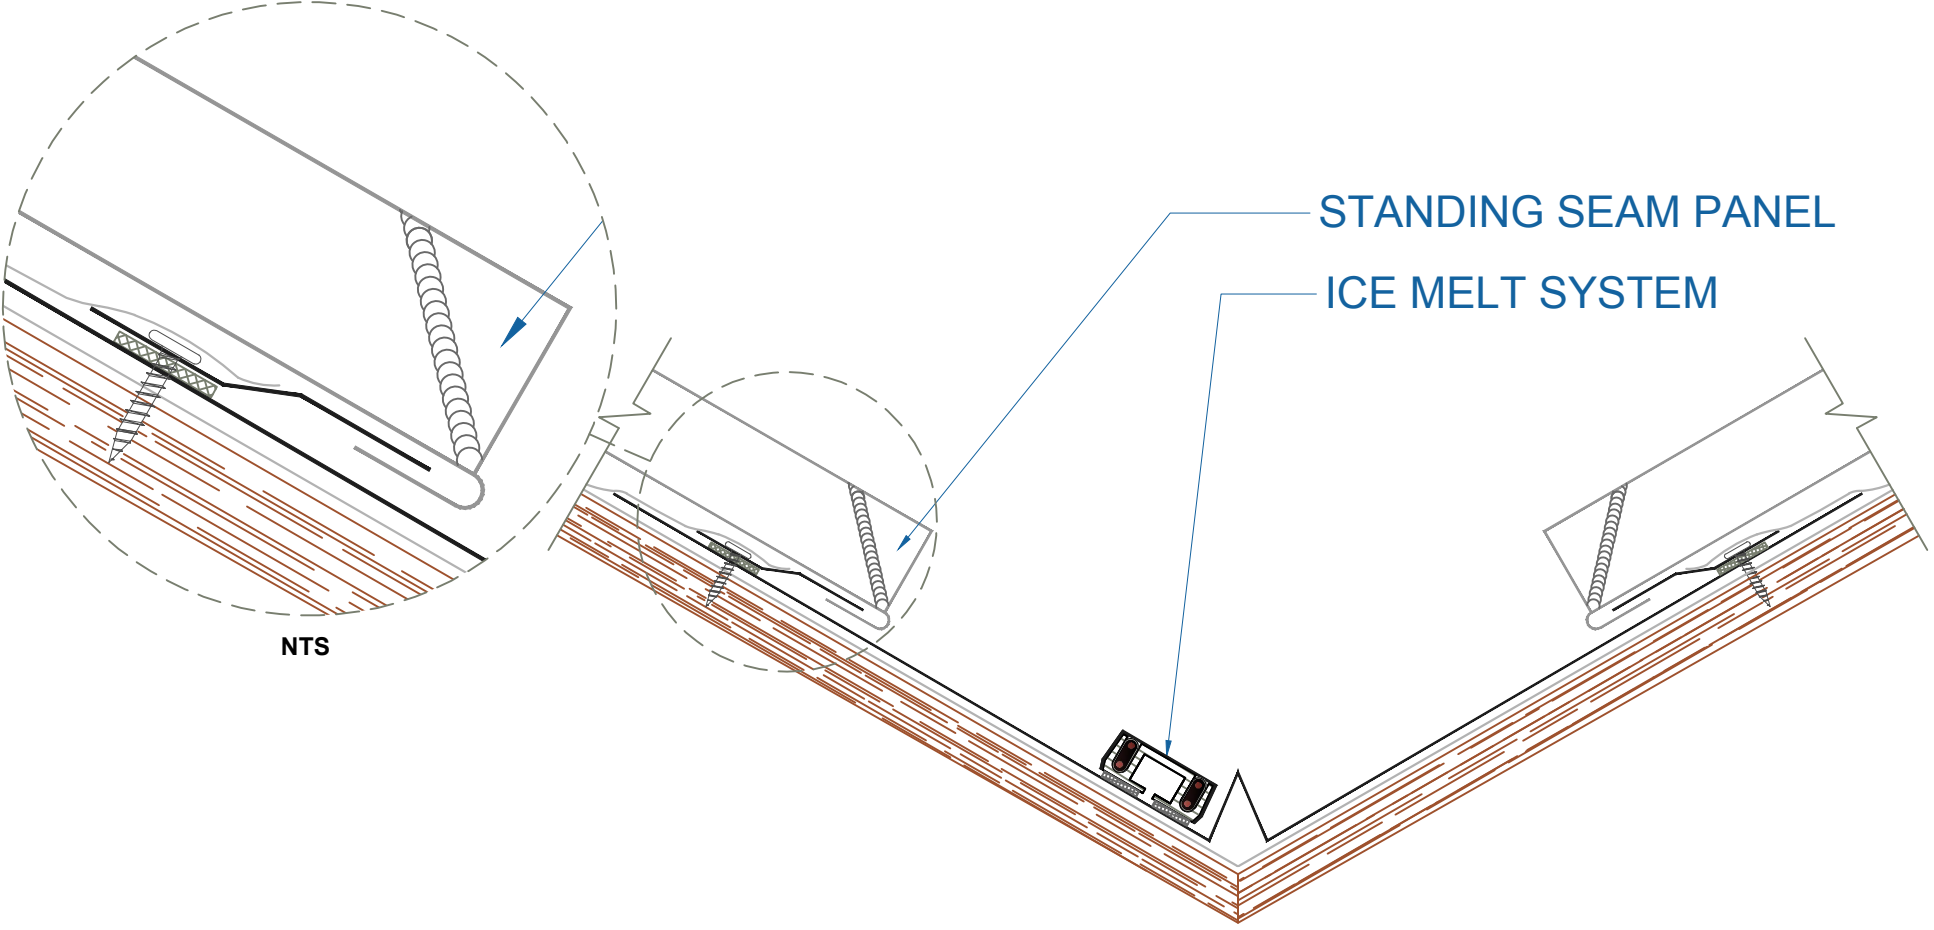

DMC 150SS - PLYWOOD

ZOOMED IN VIEW

VALLEY w/ICE MELT

SCALE: 4" = 1'-0"

EFFECTIVE DATE: 08-08-18
SUBJECT TO CHANGE WITHOUT NOTICE