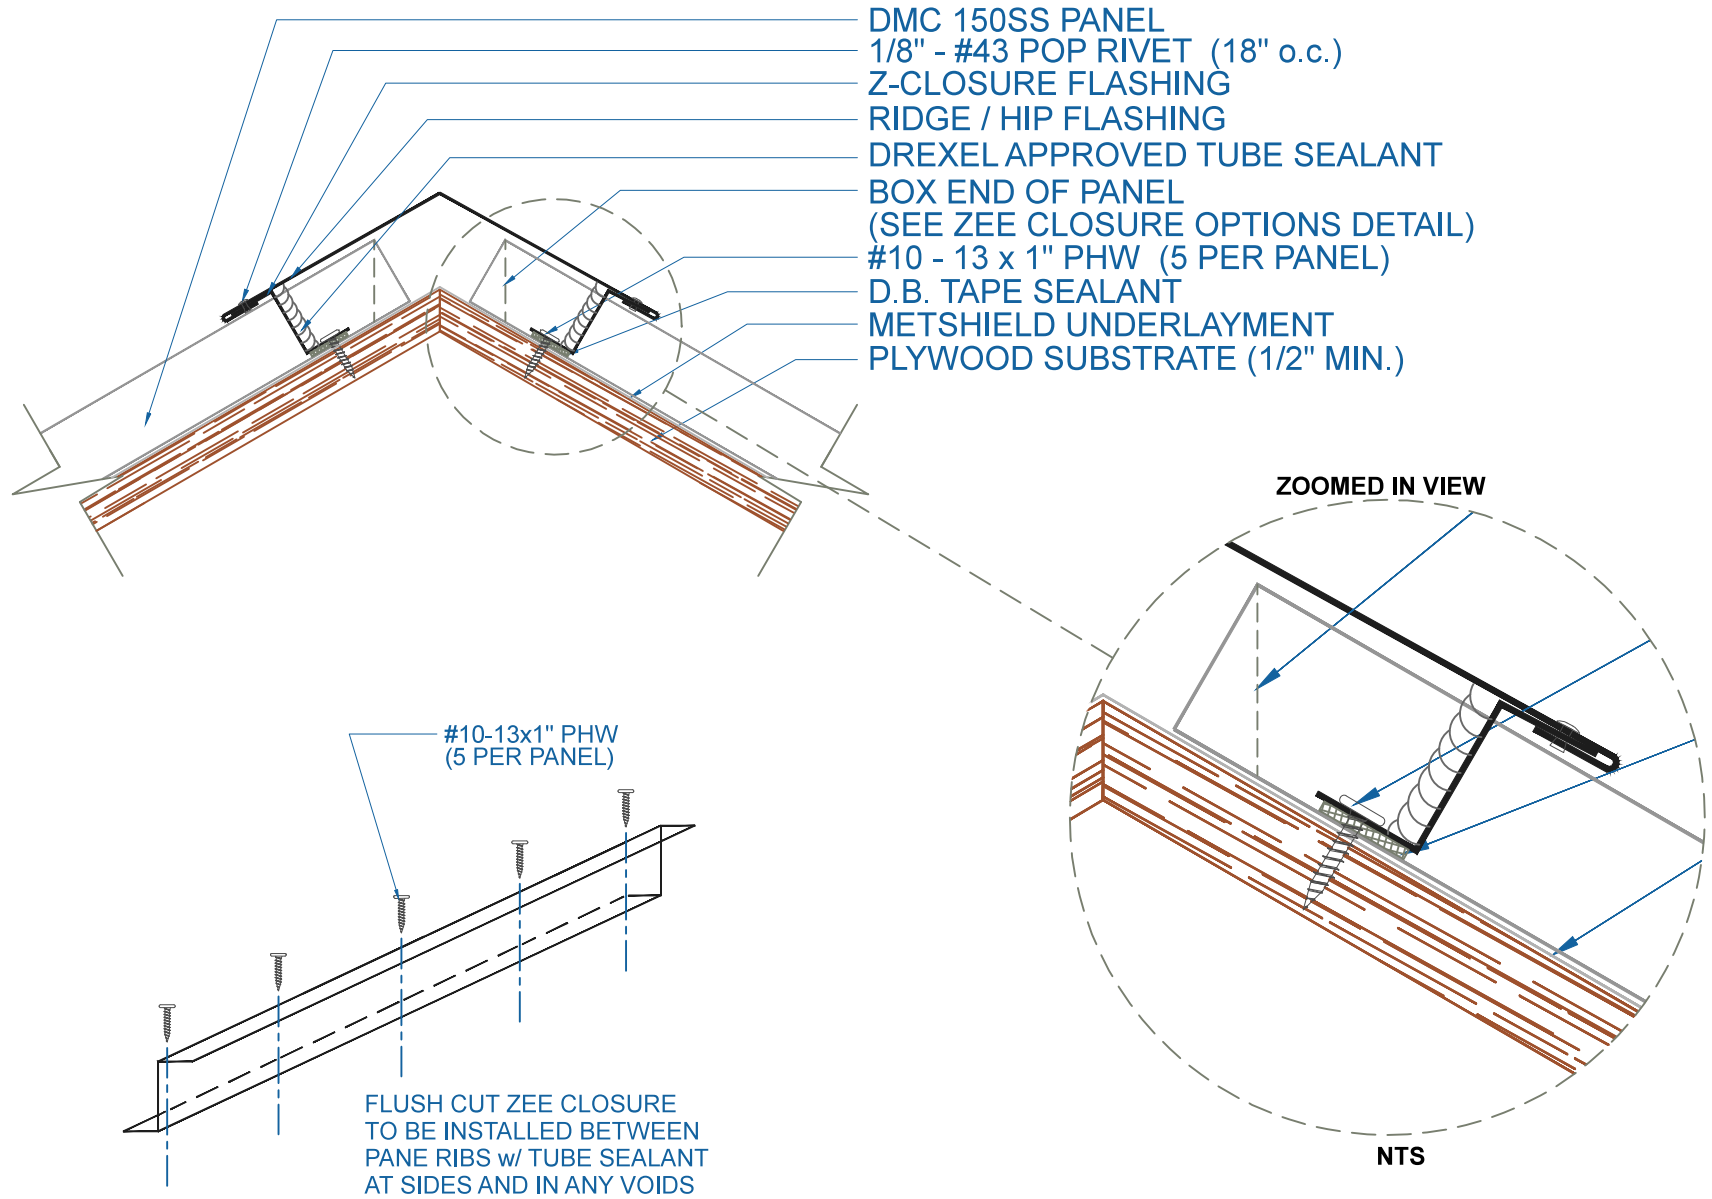

DMC 150SS - PLYWOOD

EFFECTIVE DATE: 01-04-13
SUBJECT TO CHANGE WITHOUT NOTICE

RIDGE / HIP

SCALE: 3" = 1'-0"