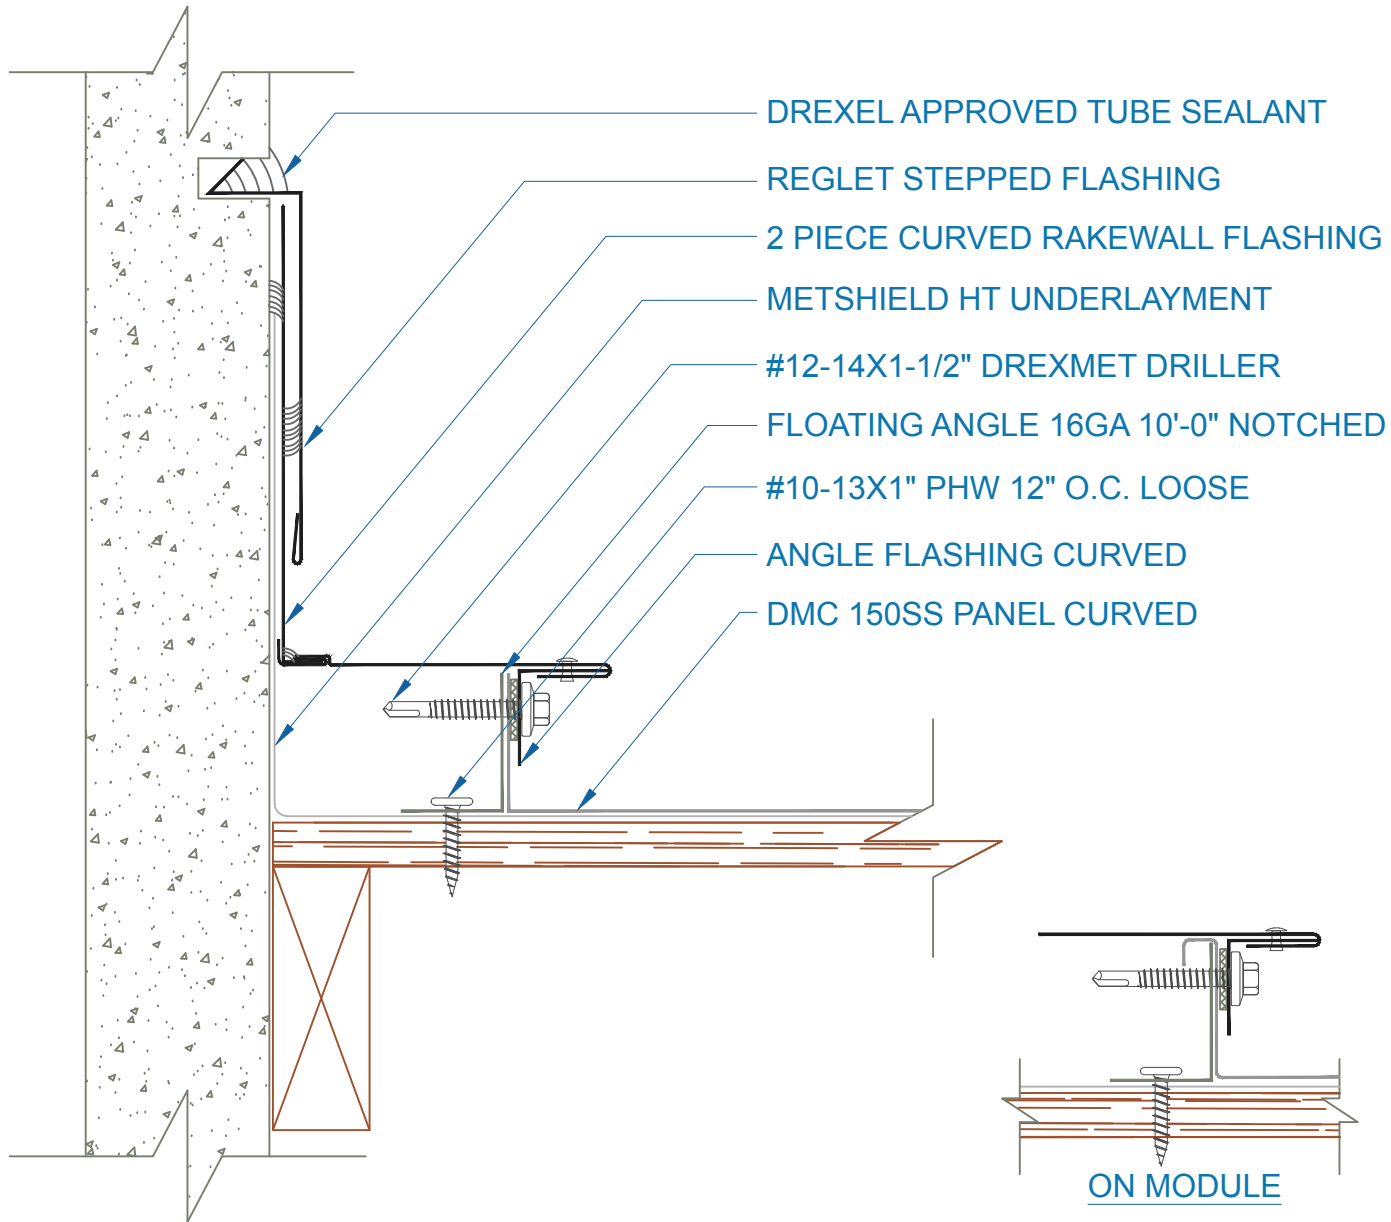

DMC 150SS - PLYWOOD

2 PC CURVED RAKEWALL-FLOATING

EFFECTIVE DATE: 5-18-16
SUBJECT TO CHANGE WITHOUT NOTICE

SCALE: NTS