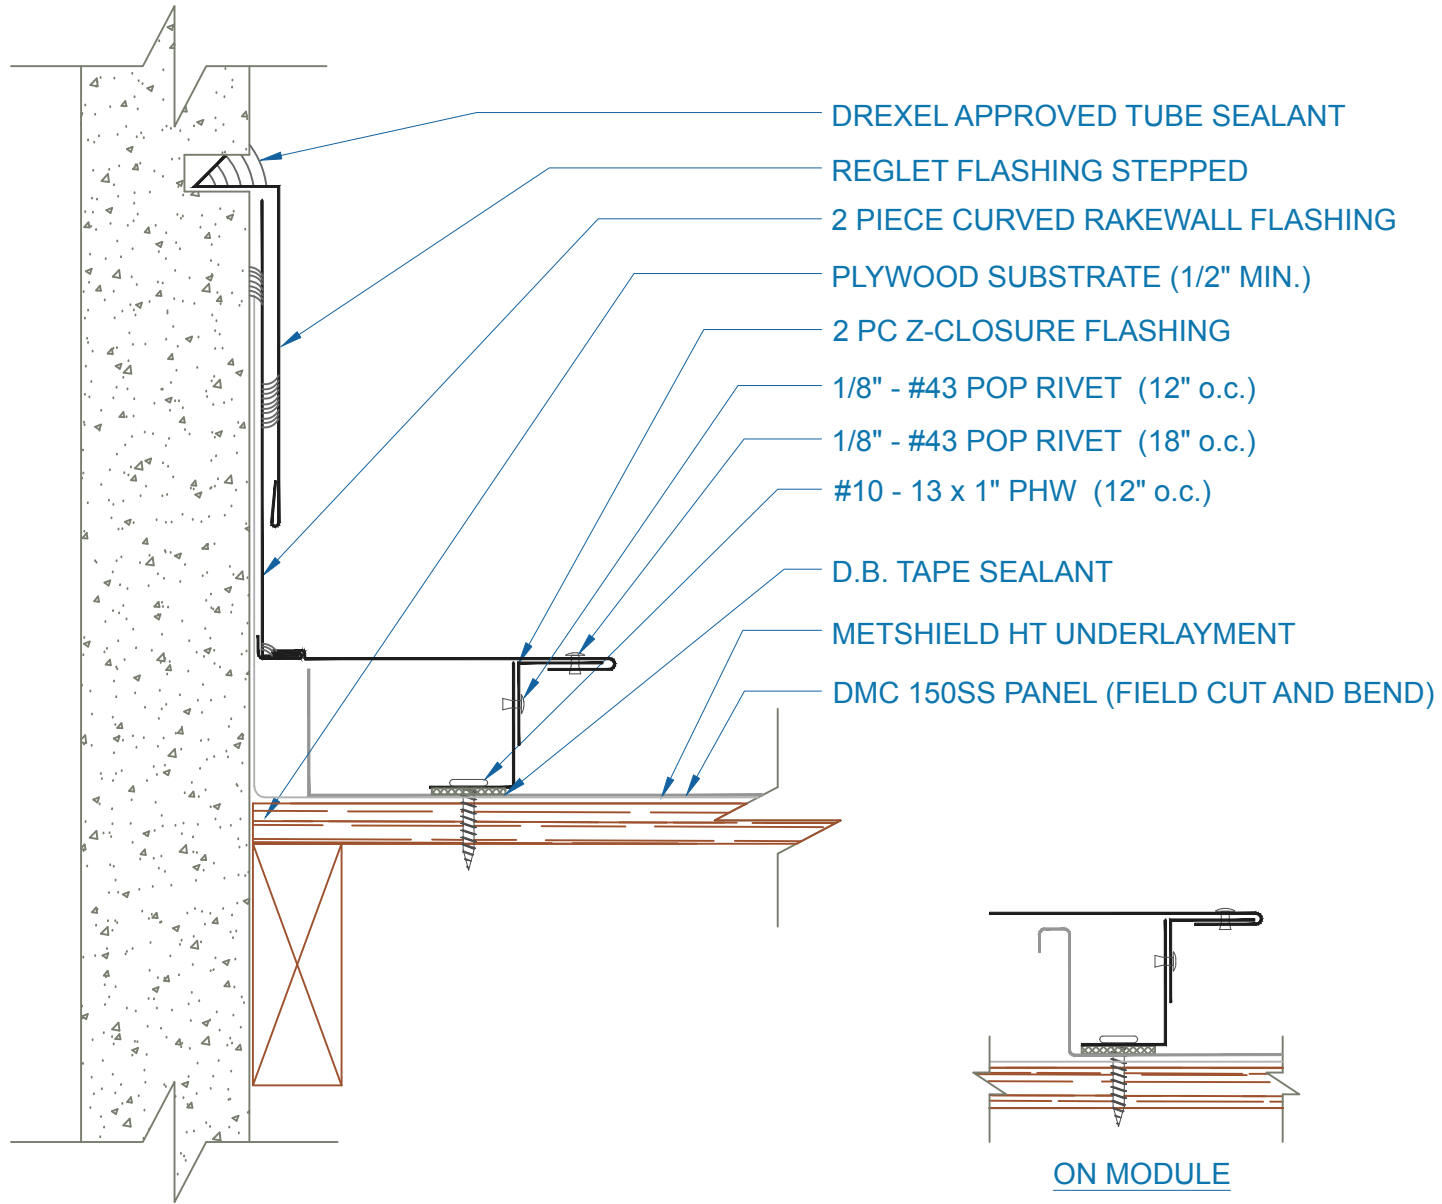

DMC 150SS - PLYWOOD

2 PC CURVED RAKEWALL

SCALE: NTS

EFFECTIVE DATE: 05-18-16
SUBJECT TO CHANGE WITHOUT NOTICE