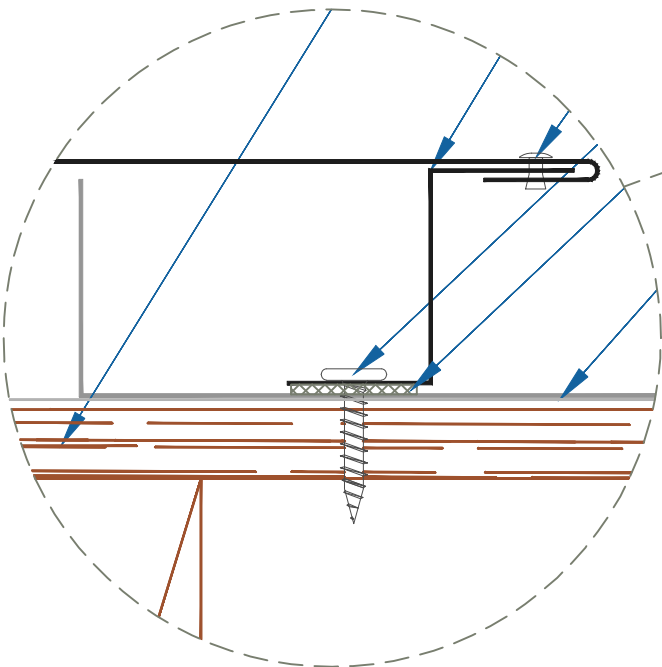

# DMC 150SS - PLYWOOD

ZOOMED IN VIEW

NTS

ON MODULE

FLOATING RAKEWALL

EFFECTIVE DATE: 01-04-13  
 SUBJECT TO CHANGE WITHOUT NOTICE

## RAKEWALL

SCALE: 3" = 1'-0"