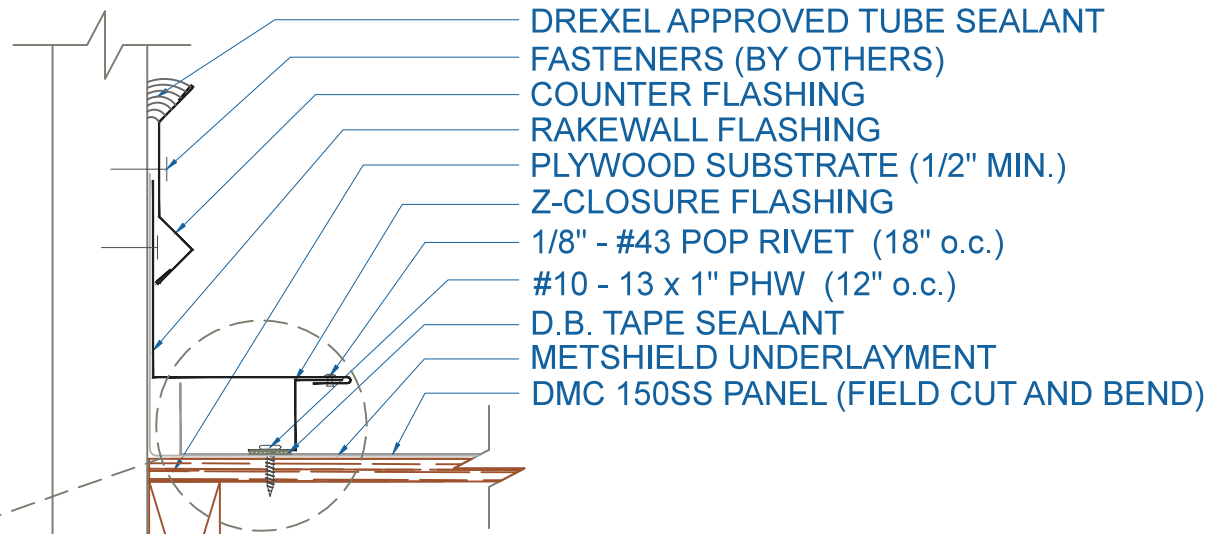

# DMC 150SS - PLYWOOD

ZOOMED IN VIEW

NTS

ON MODULE

FLOATING RAKEWALL

EFFECTIVE DATE: 01-04-13  
 SUBJECT TO CHANGE WITHOUT NOTICE

## RAKEWALL

SCALE: 3" = 1'-0"