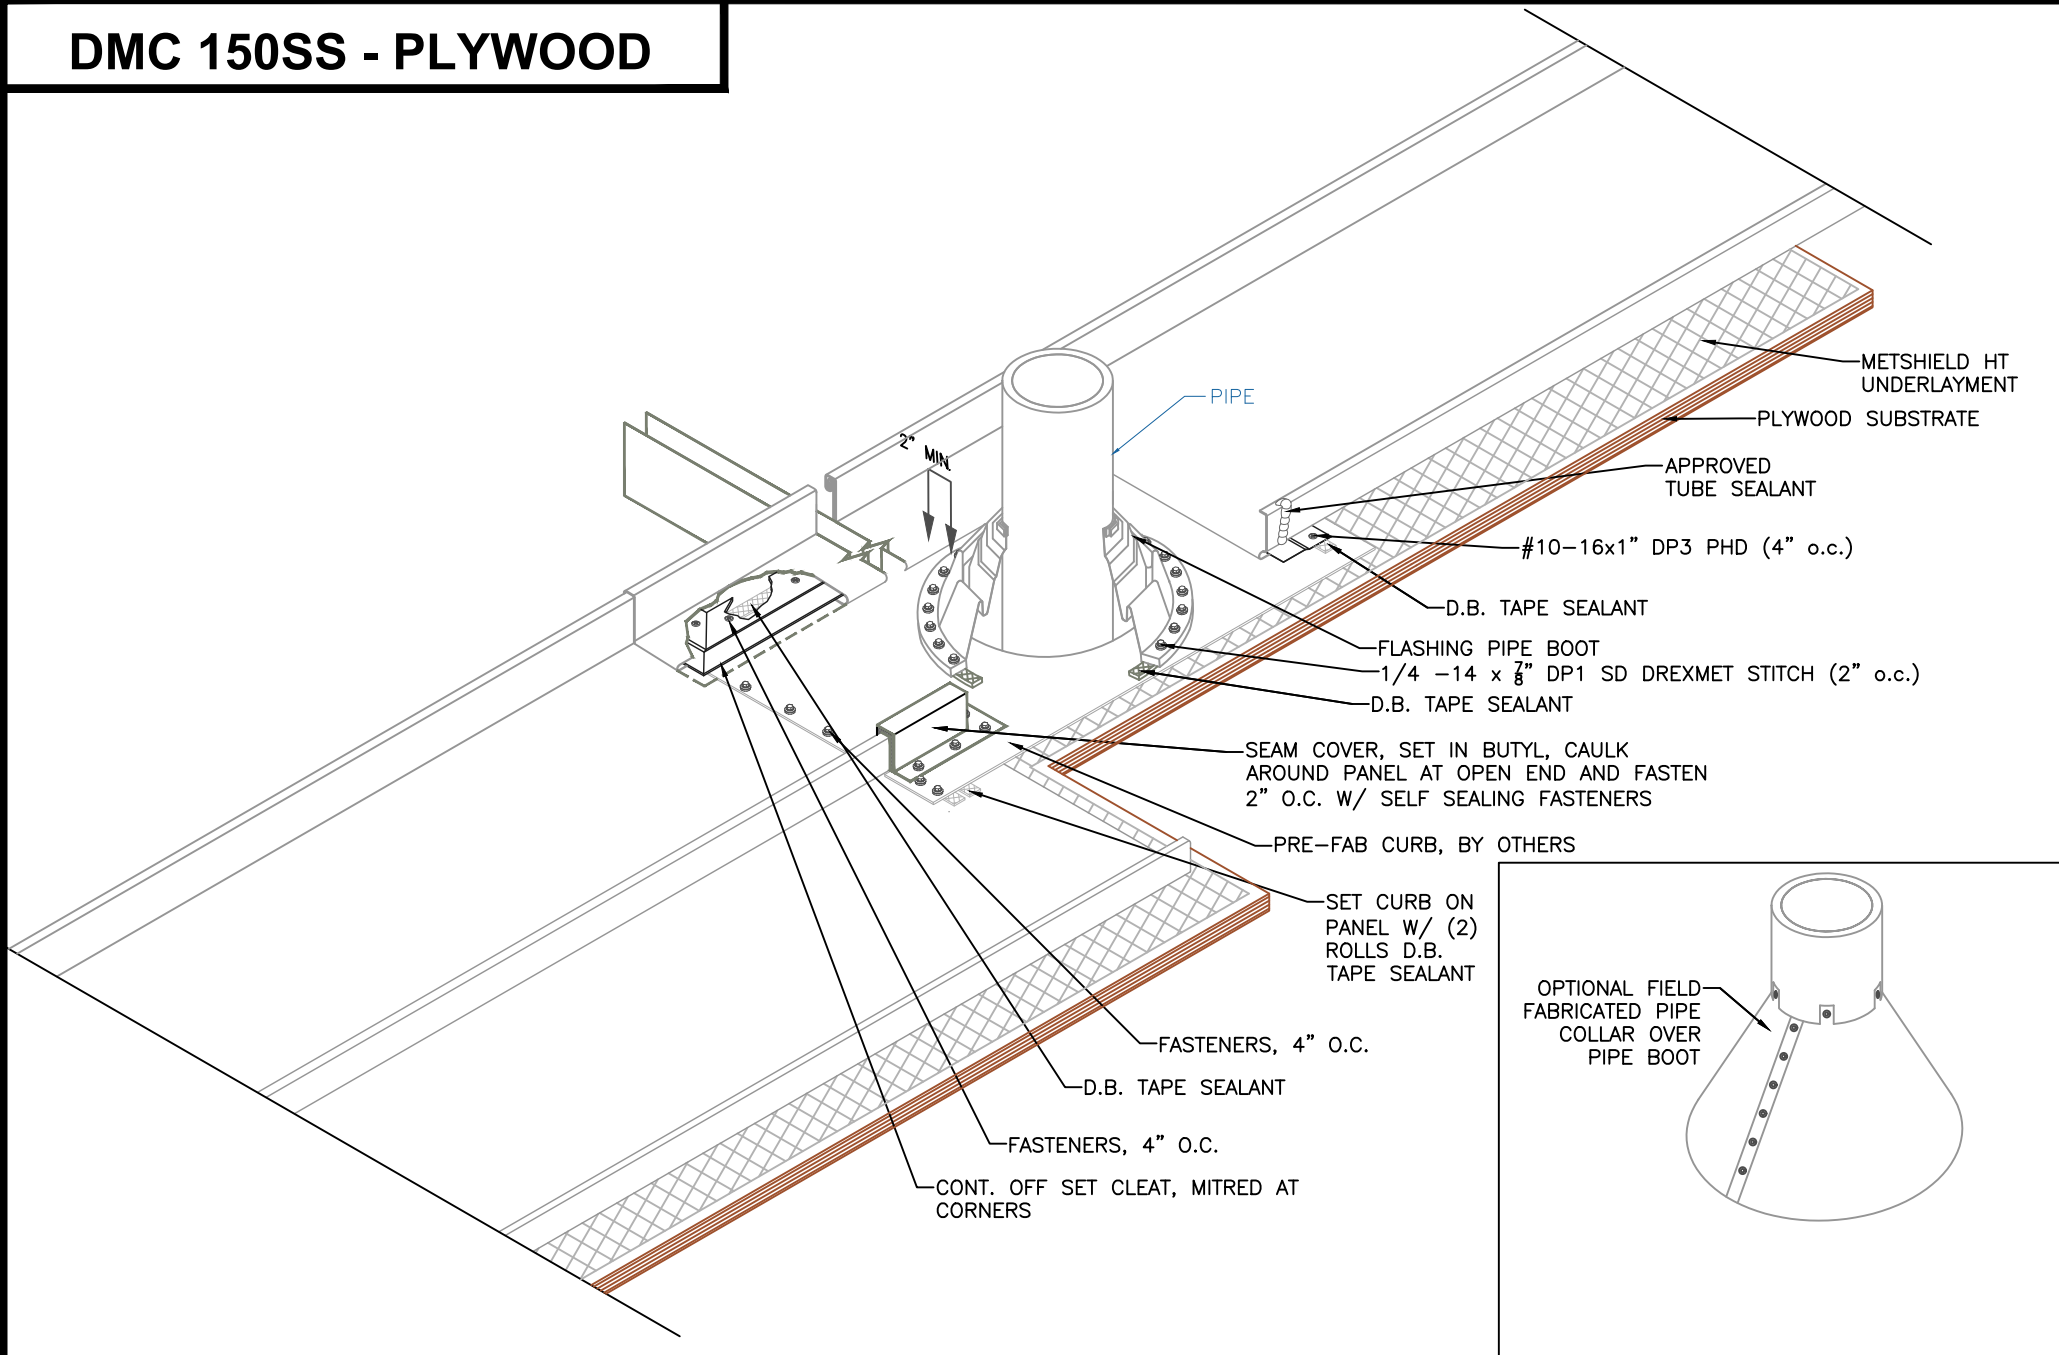

DMC 150SS - PLYWOOD

EFFECTIVE DATE: 03-31-22
SUBJECT TO CHANGE WITHOUT NOTICE

PIPE FLASHING DETAIL

SCALE: NTS