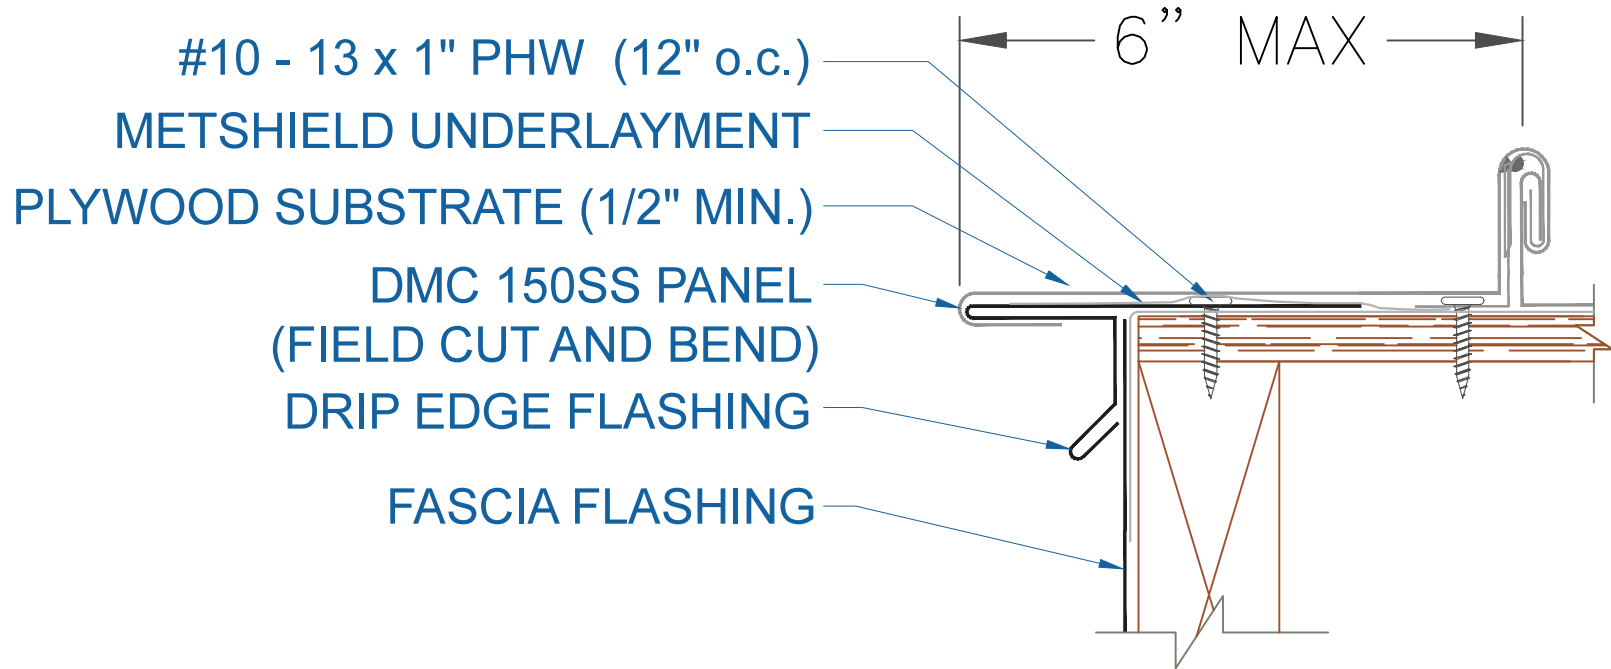

DMC 150SS - PLYWOOD

GABLE w/DRIP EDGE

EFFECTIVE DATE: 09-01-15
SUBJECT TO CHANGE WITHOUT NOTICE

SCALE: 6" = 1'-0"