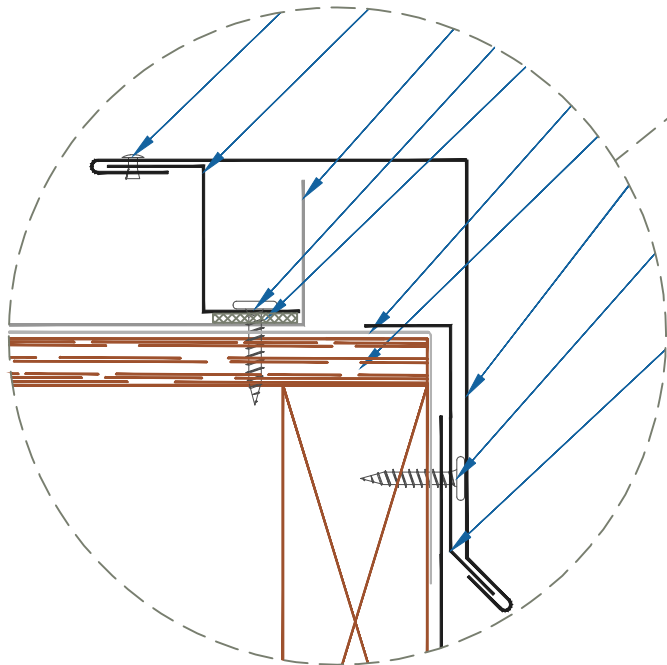

DMC 150SS - PLYWOOD

ZOOMED IN VIEW

NTS

ON MODULE

FLOATING GABLE

EFFECTIVE DATE: 01-04-13
 SUBJECT TO CHANGE WITHOUT NOTICE

GABLE
 SCALE: 3" = 1'-0"