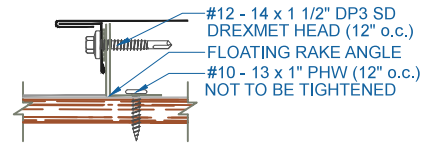

DMC 150SS - PLYWOOD

ZOOMED IN VIEW

NTS

ON MODULE

FLOATING GABLE

EFFECTIVE DATE: 01-04-13
 SUBJECT TO CHANGE WITHOUT NOTICE

GABLE
 SCALE: 3" = 1'-0"