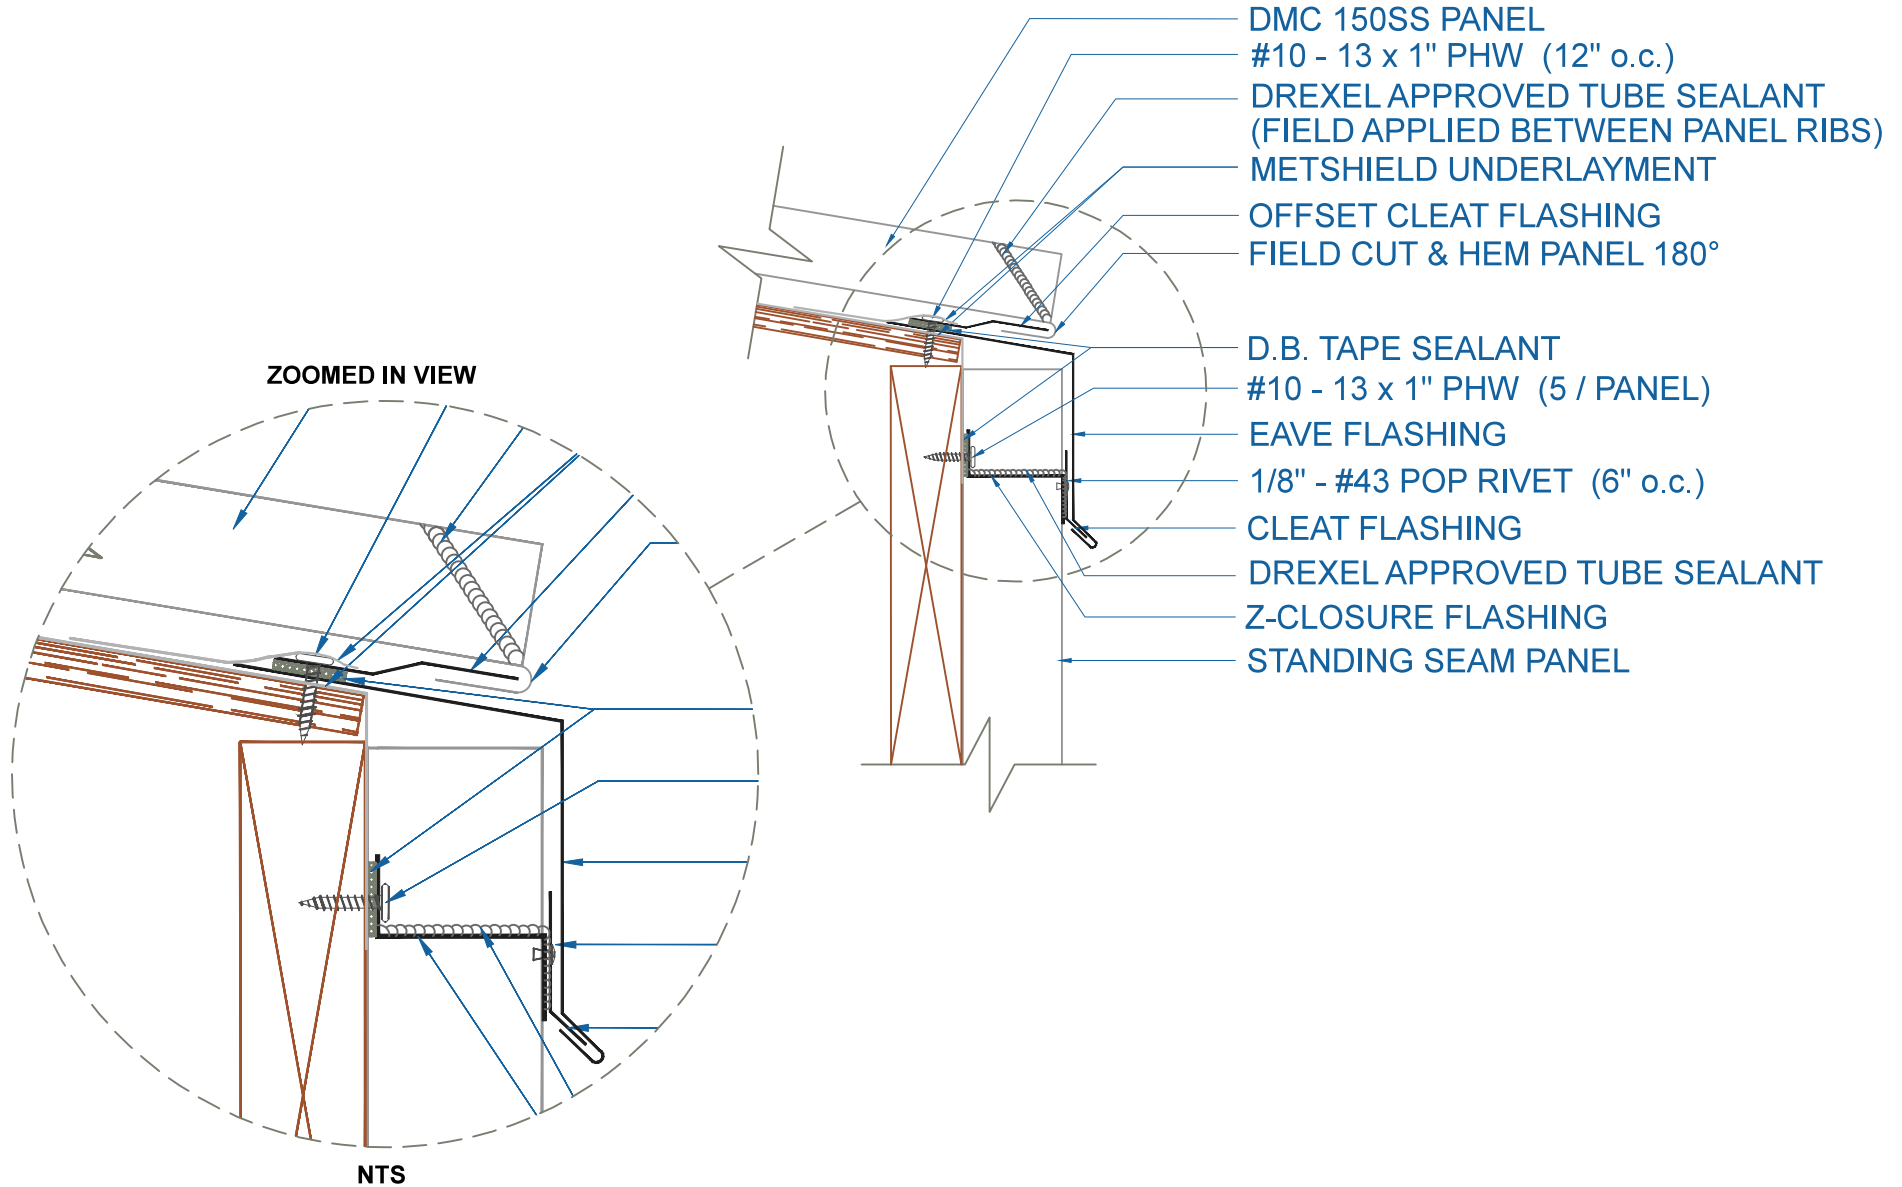

DMC 150SS - PLYWOOD

EAVE w/STANDING SEAM PANEL

SCALE: 3" = 1'-0"

EFFECTIVE DATE: 01-04-13
SUBJECT TO CHANGE WITHOUT NOTICE