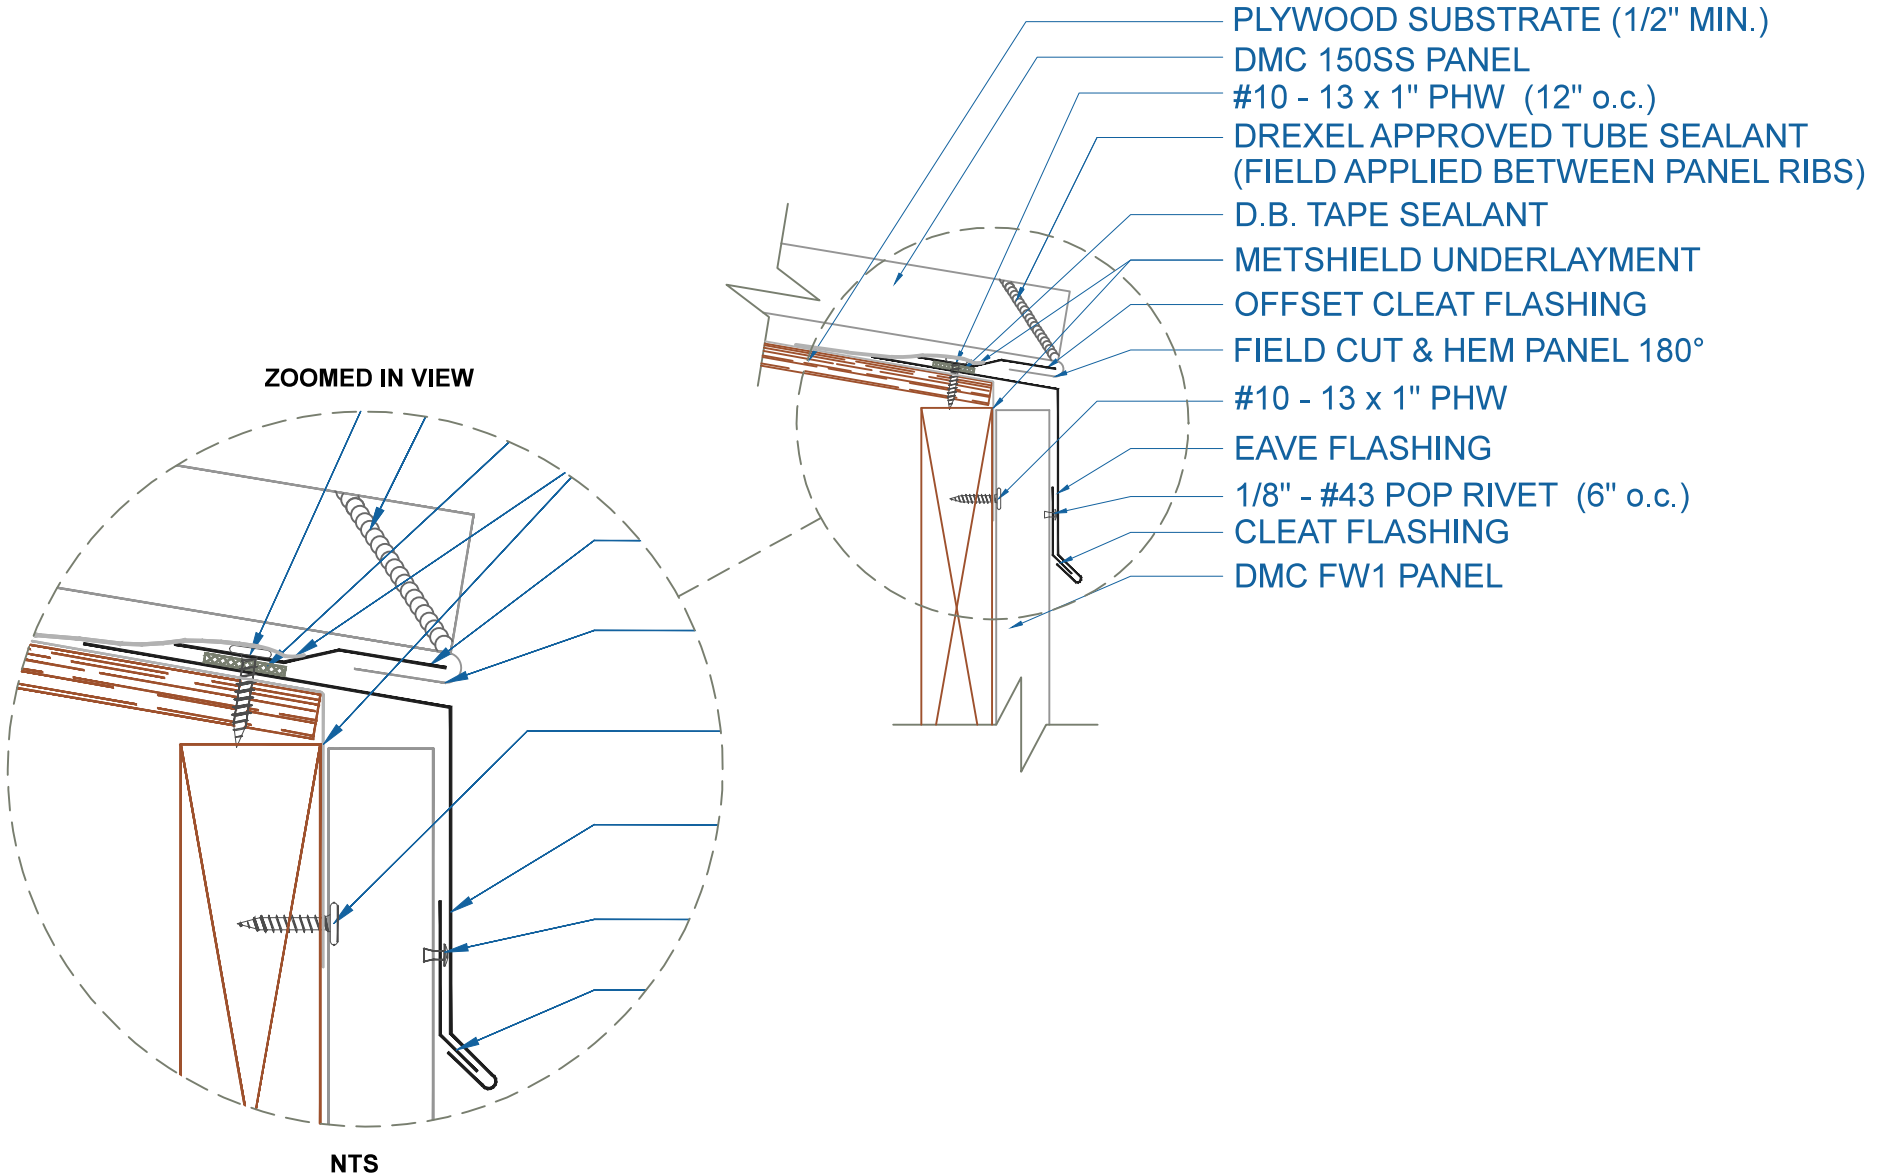

DMC 150SS - PLYWOOD

EAVE w/FLUSH PANEL

SCALE: 3" = 1'-0"