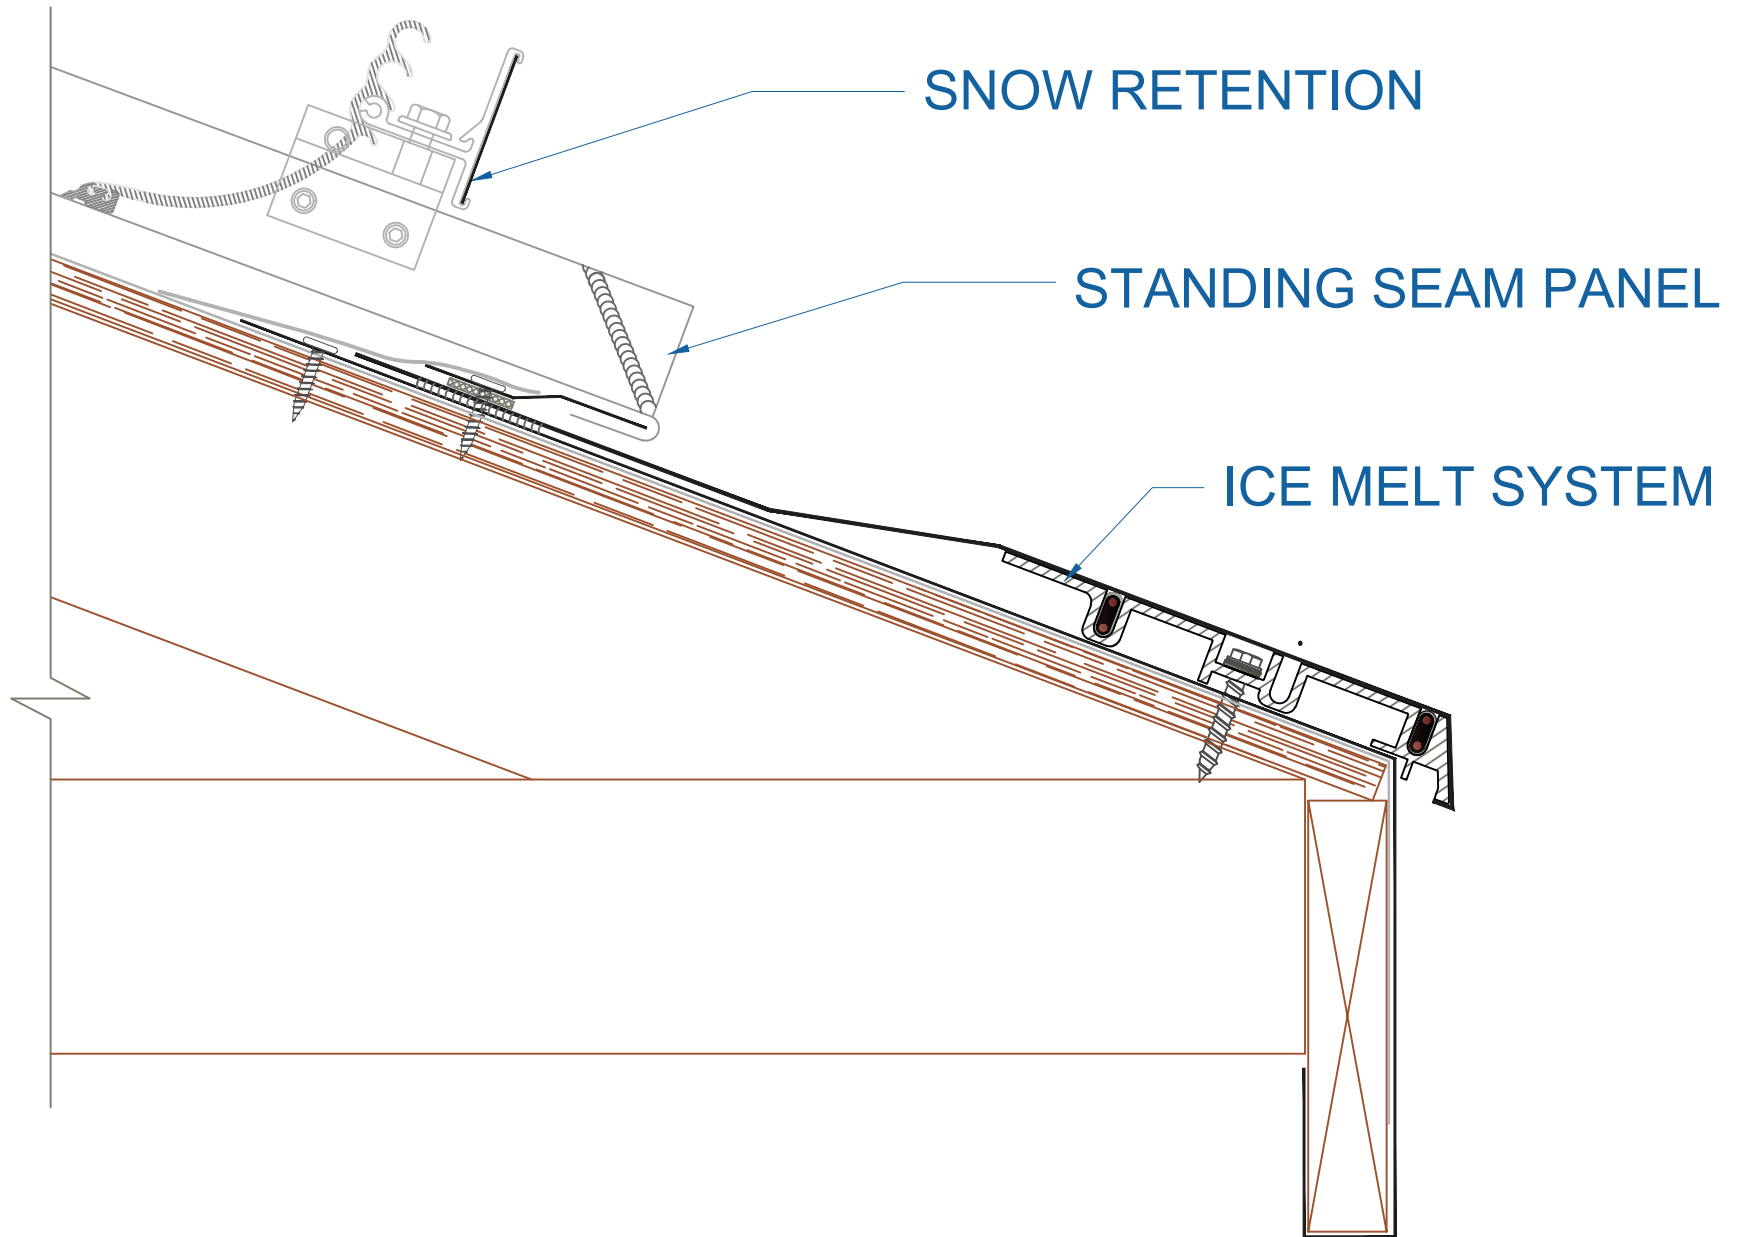

DMC 150SS - PLYWOOD

EAVE w/ICE MELT

SCALE: 5" = 1'-0"

EFFECTIVE DATE: 08-08-18
SUBJECT TO CHANGE WITHOUT NOTICE