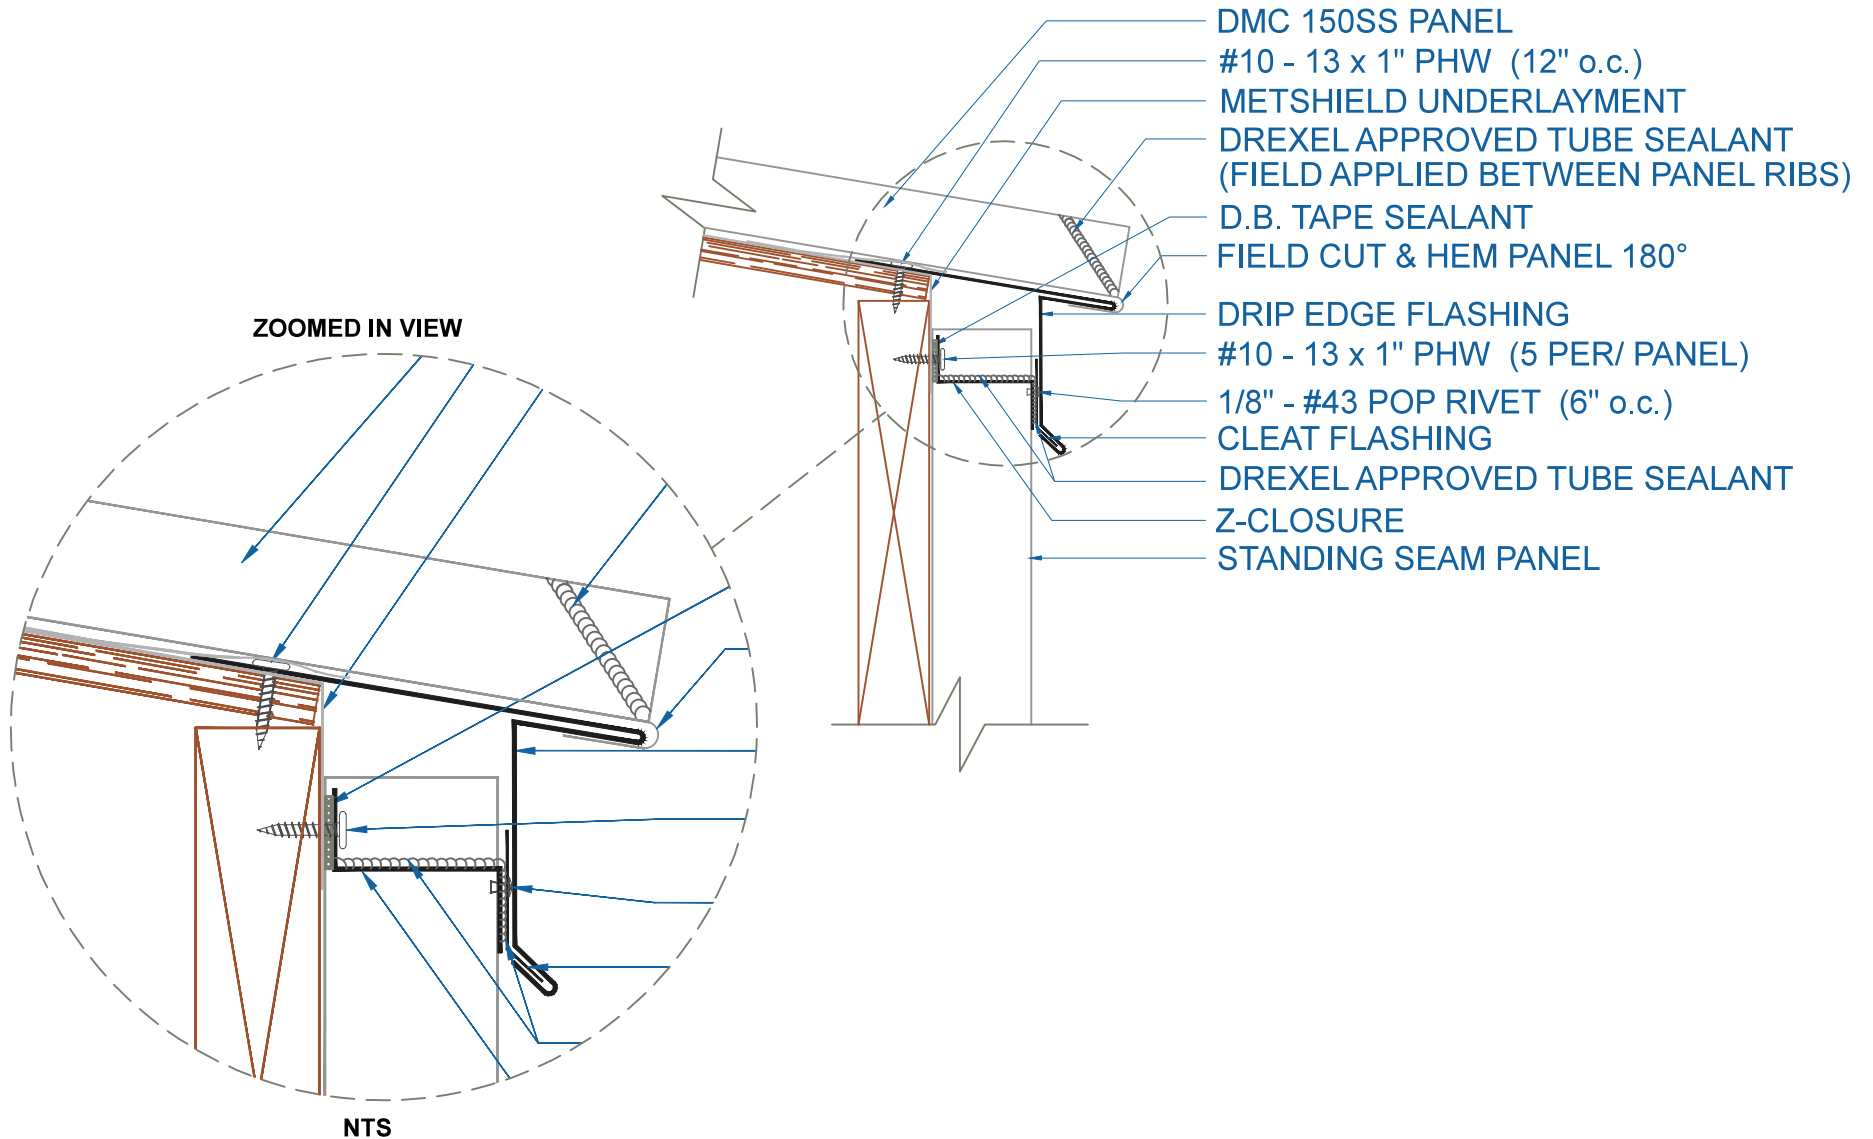

DMC 150SS - PLYWOOD

DRIP EDGE w/STANDING SEAM PANEL

EFFECTIVE DATE: 01-04-13
SUBJECT TO CHANGE WITHOUT NOTICE

SCALE: 3" = 1'-0"