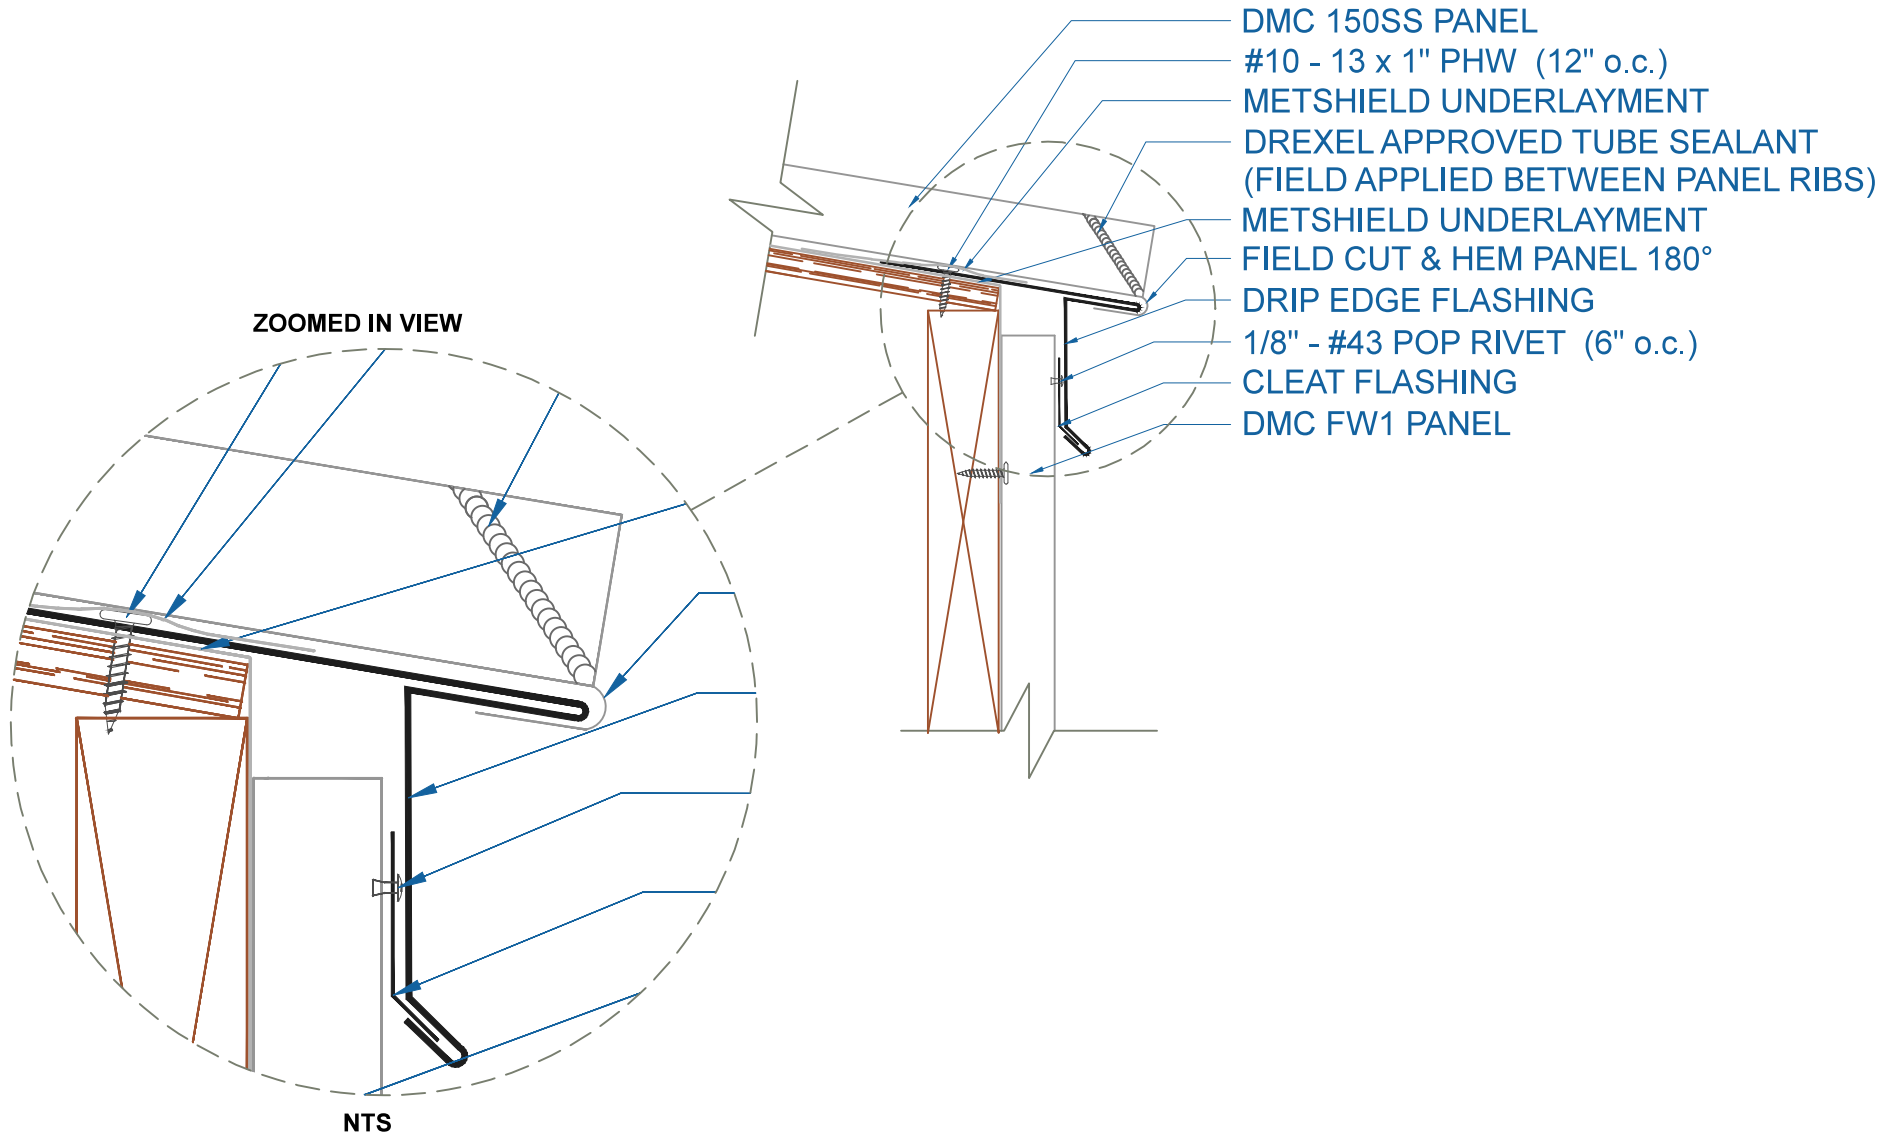

DMC 150SS - PLYWOOD

DRIP EDGE w/FLUSH PANEL

SCALE: 3" = 1'-0"

EFFECTIVE DATE: 01-04-13
SUBJECT TO CHANGE WITHOUT NOTICE