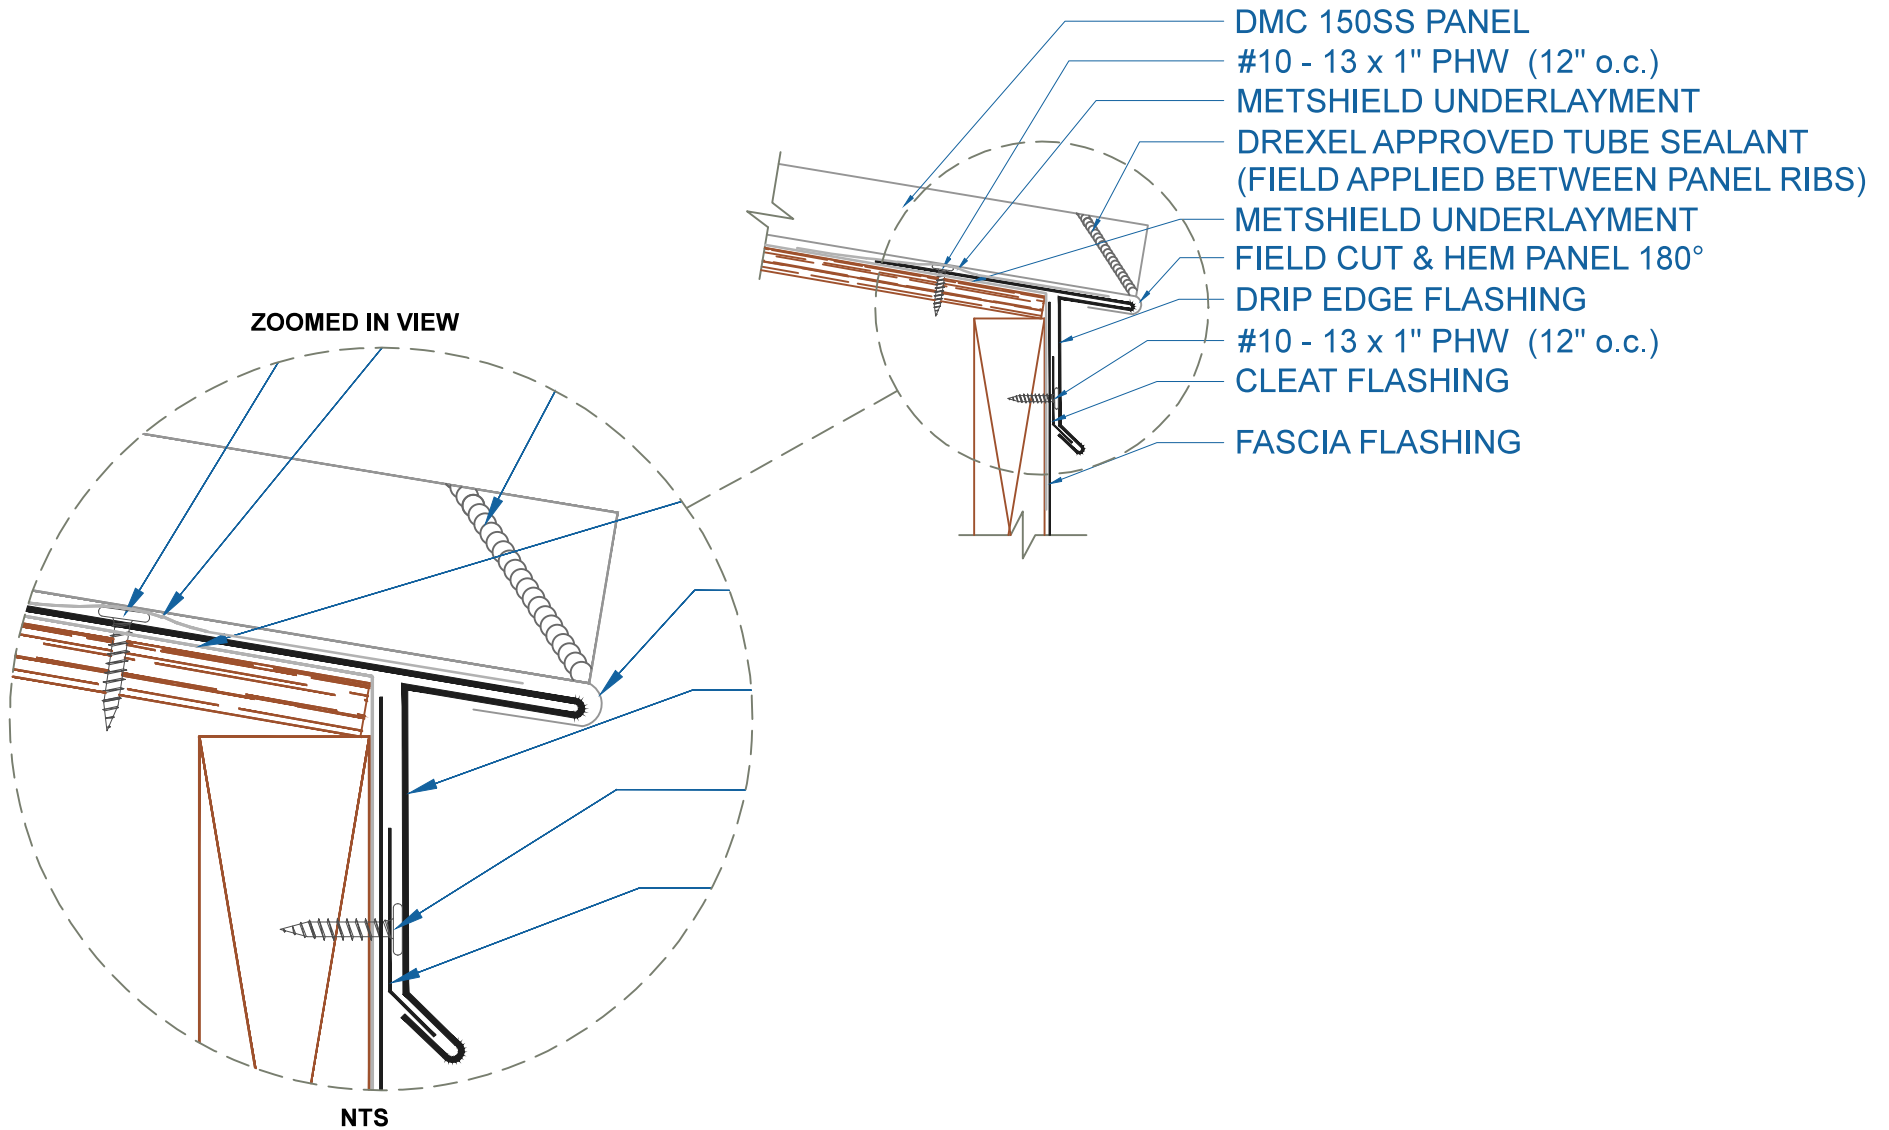

DMC 150SS - PLYWOOD

DRIP EDGE w/CLEAT

EFFECTIVE DATE: 01-04-15
SUBJECT TO CHANGE WITHOUT NOTICE

SCALE: 3" = 1'-0"