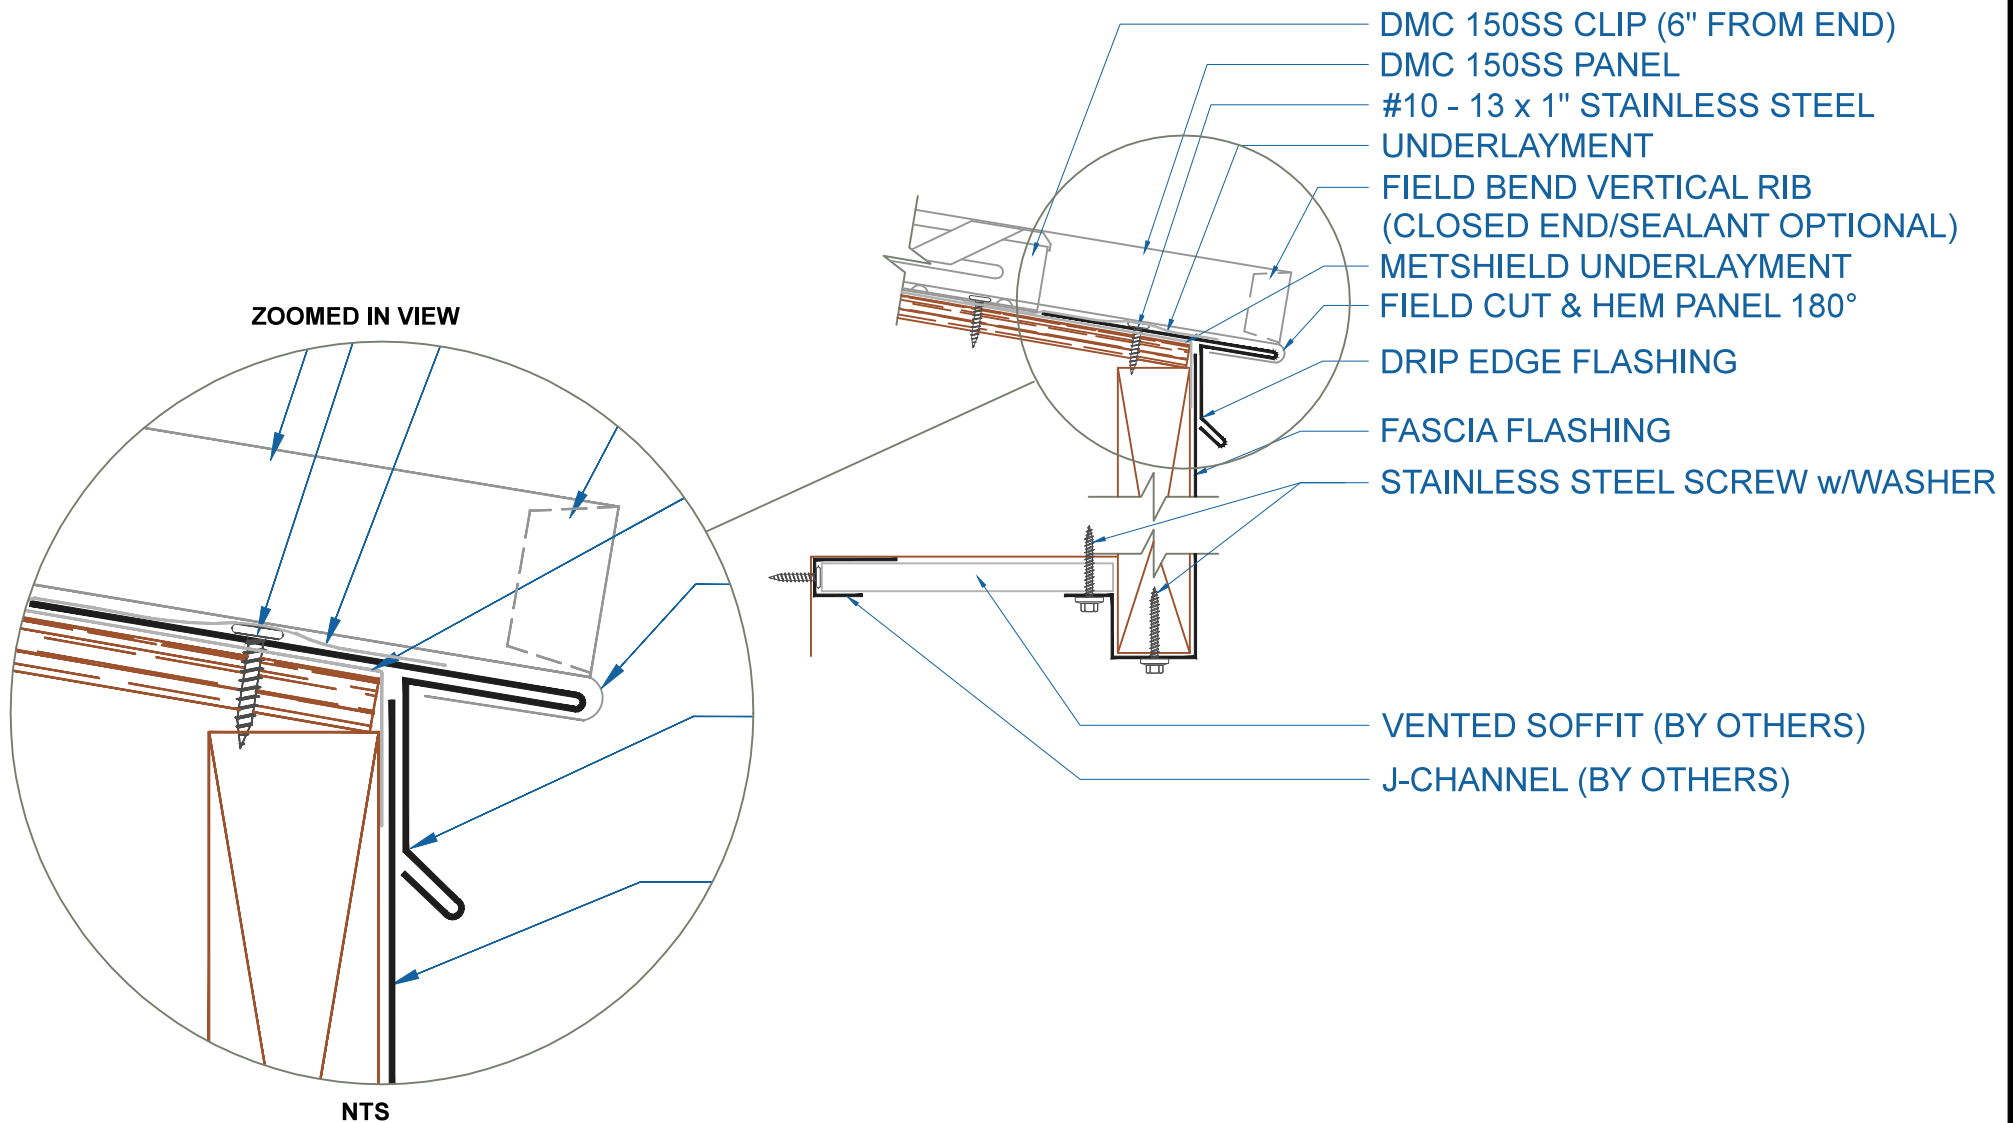

# DMC 150SS - PLYWOOD

## DRIP EDGE w/FOLDED RIB

SCALE: 3" = 1'-0"

EFFECTIVE DATE: 09-22-15  
SUBJECT TO CHANGE WITHOUT NOTICE