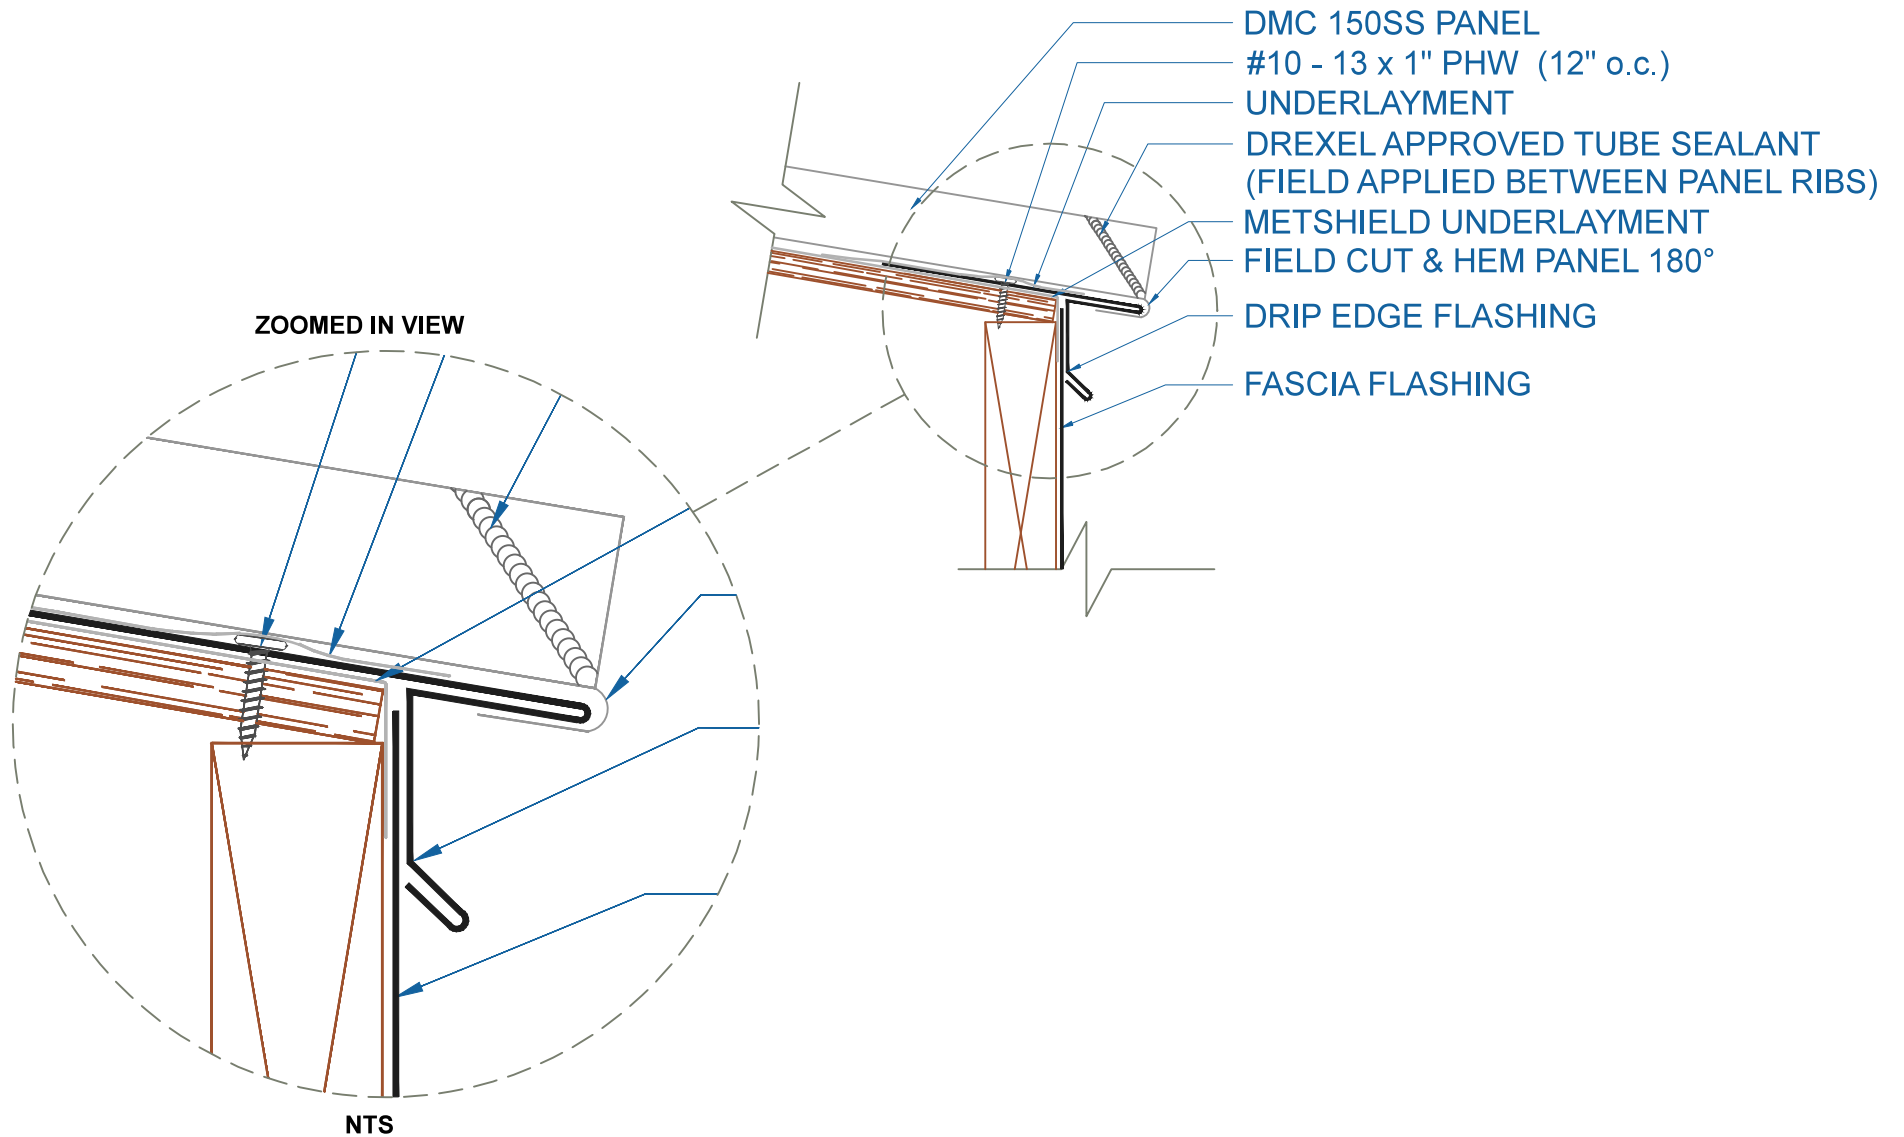

# DMC 150SS - PLYWOOD

EFFECTIVE DATE: 01-04-13  
SUBJECT TO CHANGE WITHOUT NOTICE

## DRIP EDGE

SCALE: 3" = 1'-0"