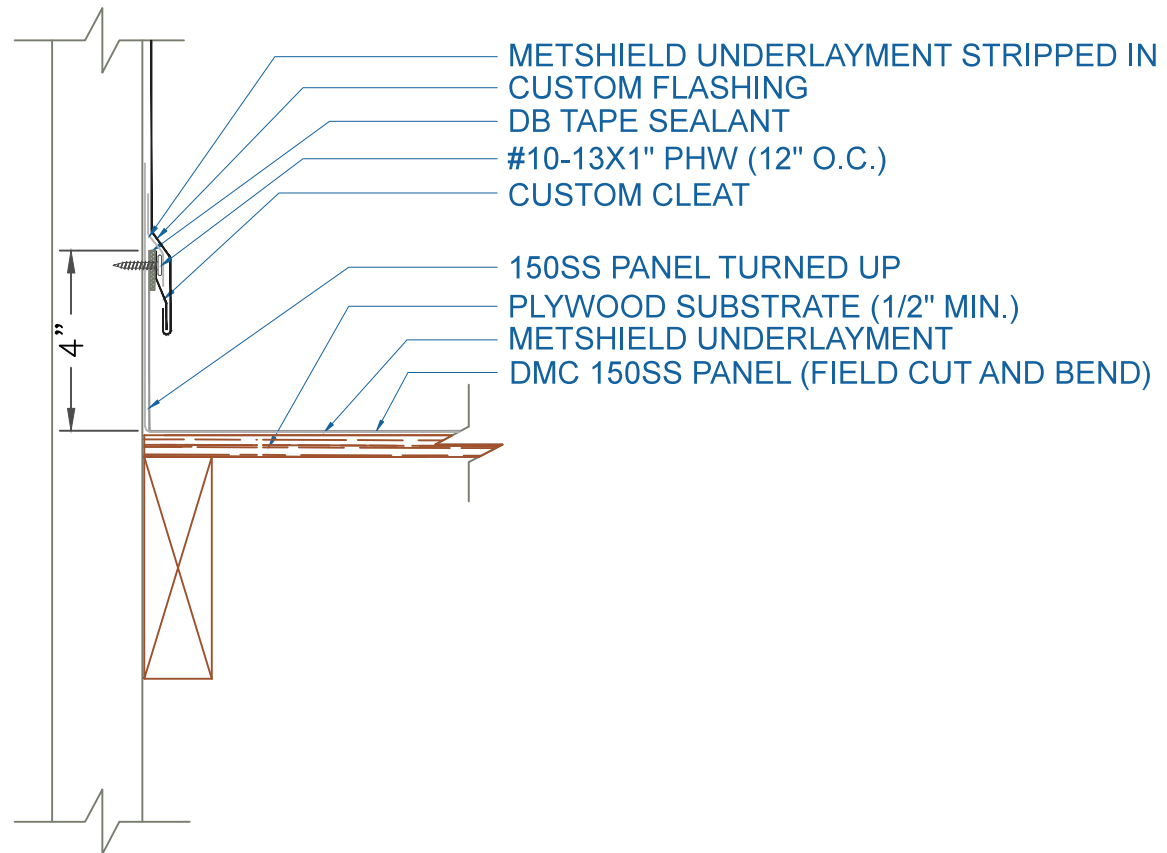

# DMC 150SS - PLYWOOD

EFFECTIVE DATE: 10-13-14  
SUBJECT TO CHANGE WITHOUT NOTICE

## CUSTOM RAKEWALL

SCALE: 3" = 1'-0"

**DrexelMetals**  
Roofing Systems + Custom Fabrication