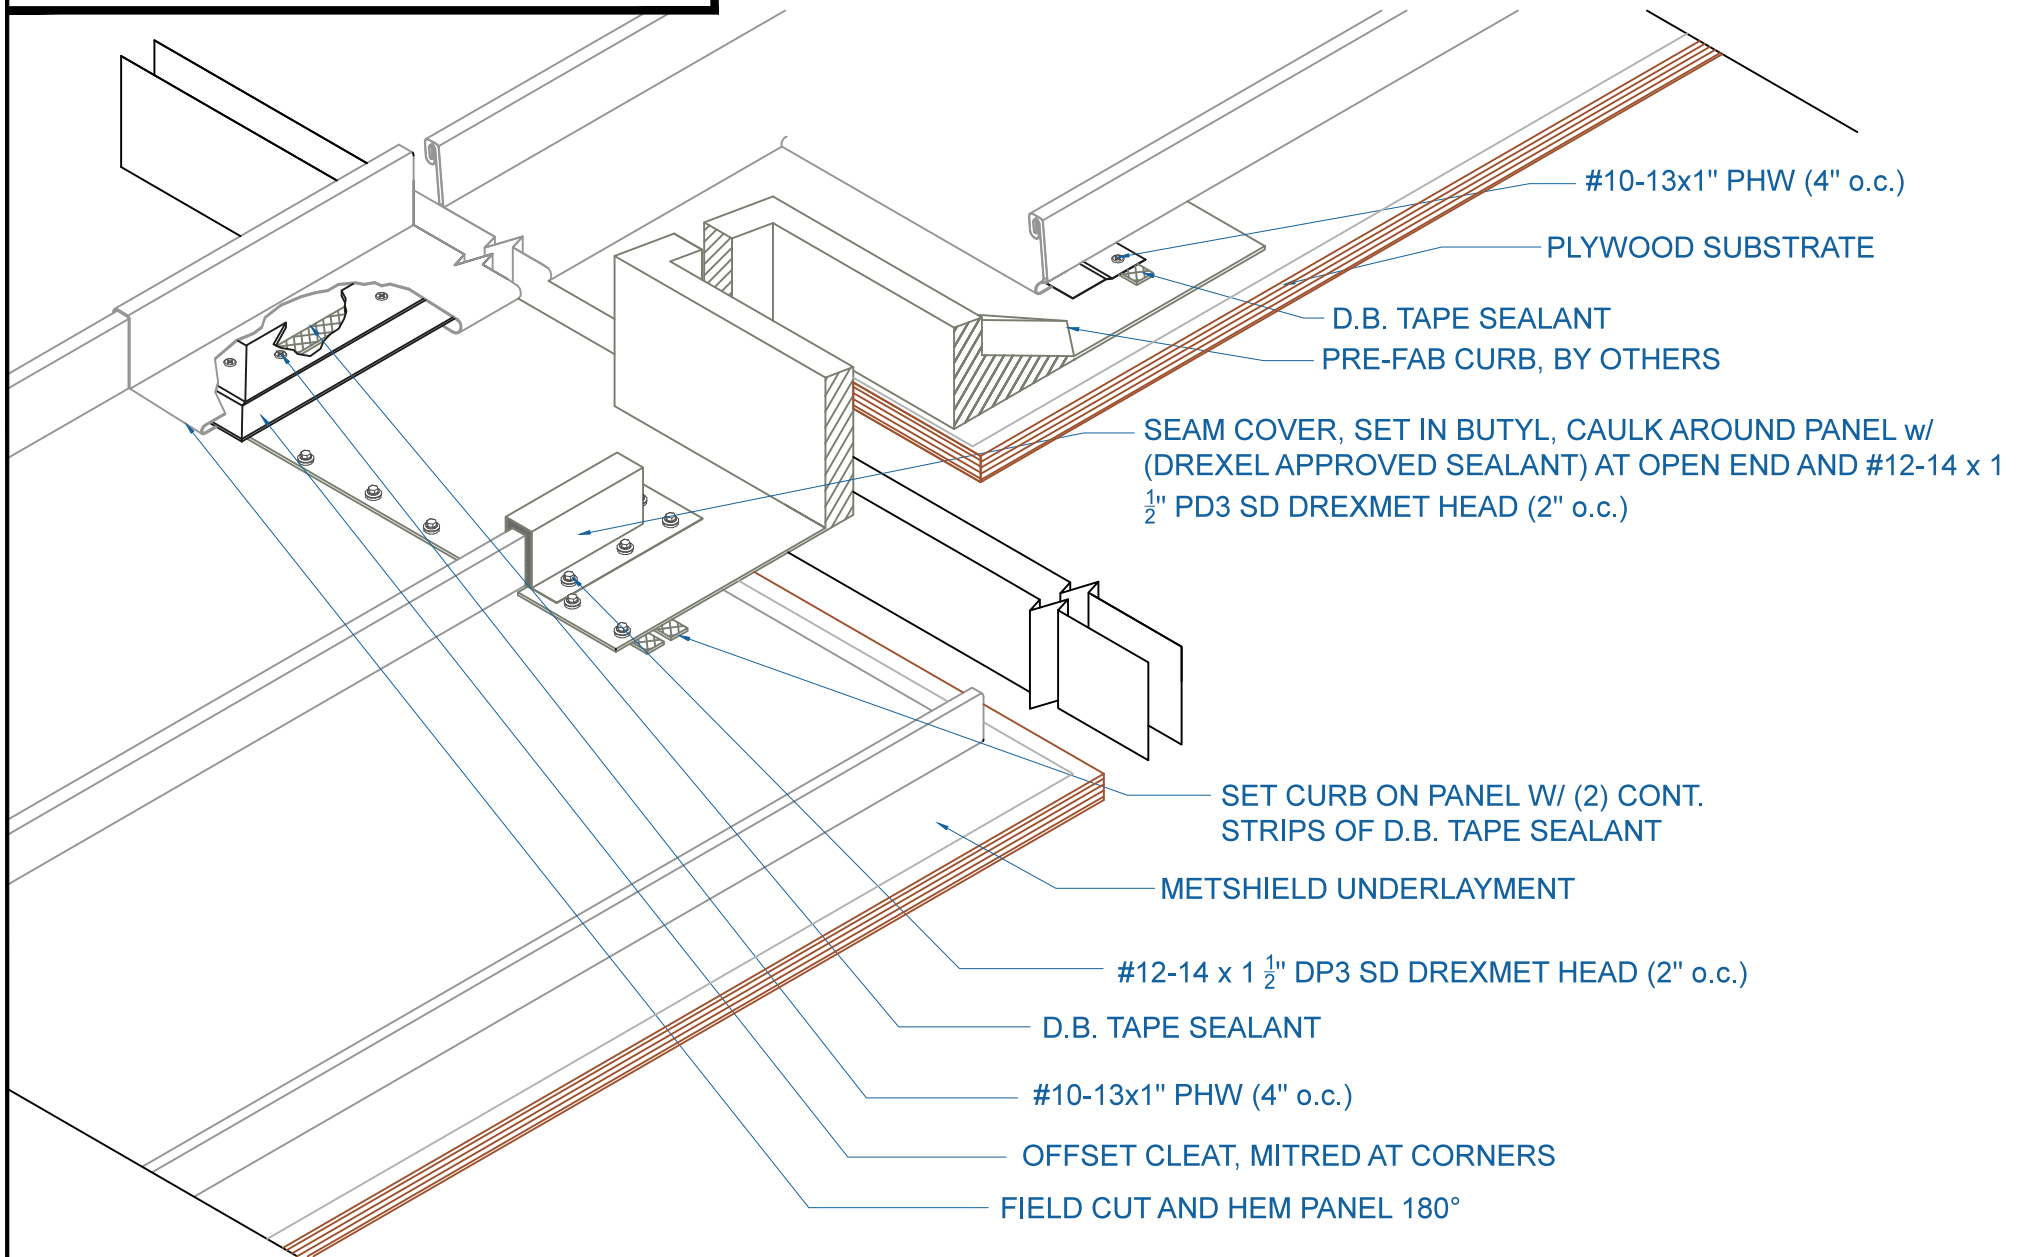

DMC 150SS - PLYWOOD

EFFECTIVE DATE: 01-18-2013
SUBJECT TO CHANGE WITHOUT NOTICE

CURB DETAIL

SCALE: NTS