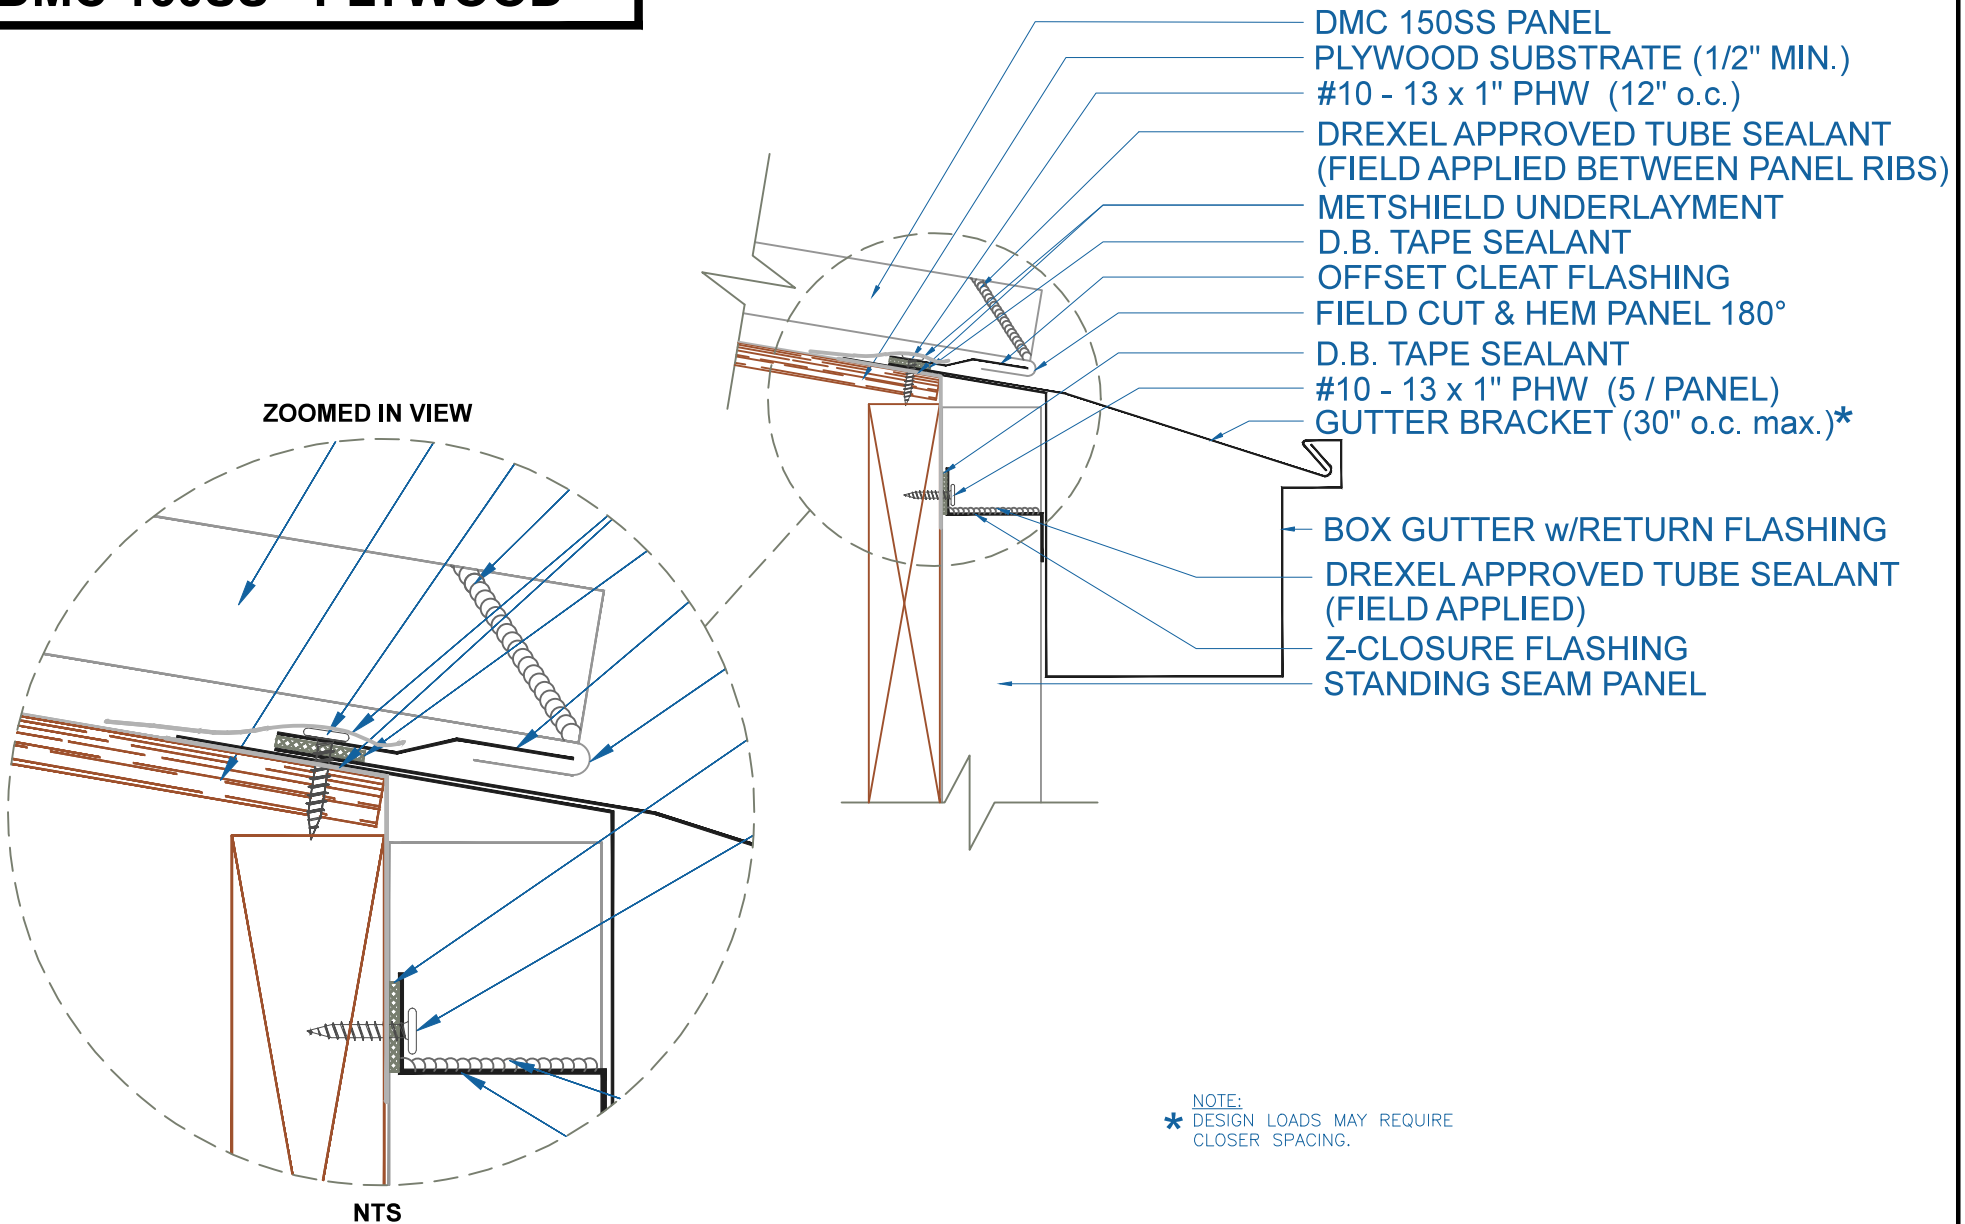

DMC 150SS - PLYWOOD

BOX GUTTER w/RETURN w/STANDING SEAM PANEL

SCALE: 3" = 1'-0"

EFFECTIVE DATE: 01-04-13
SUBJECT TO CHANGE WITHOUT NOTICE