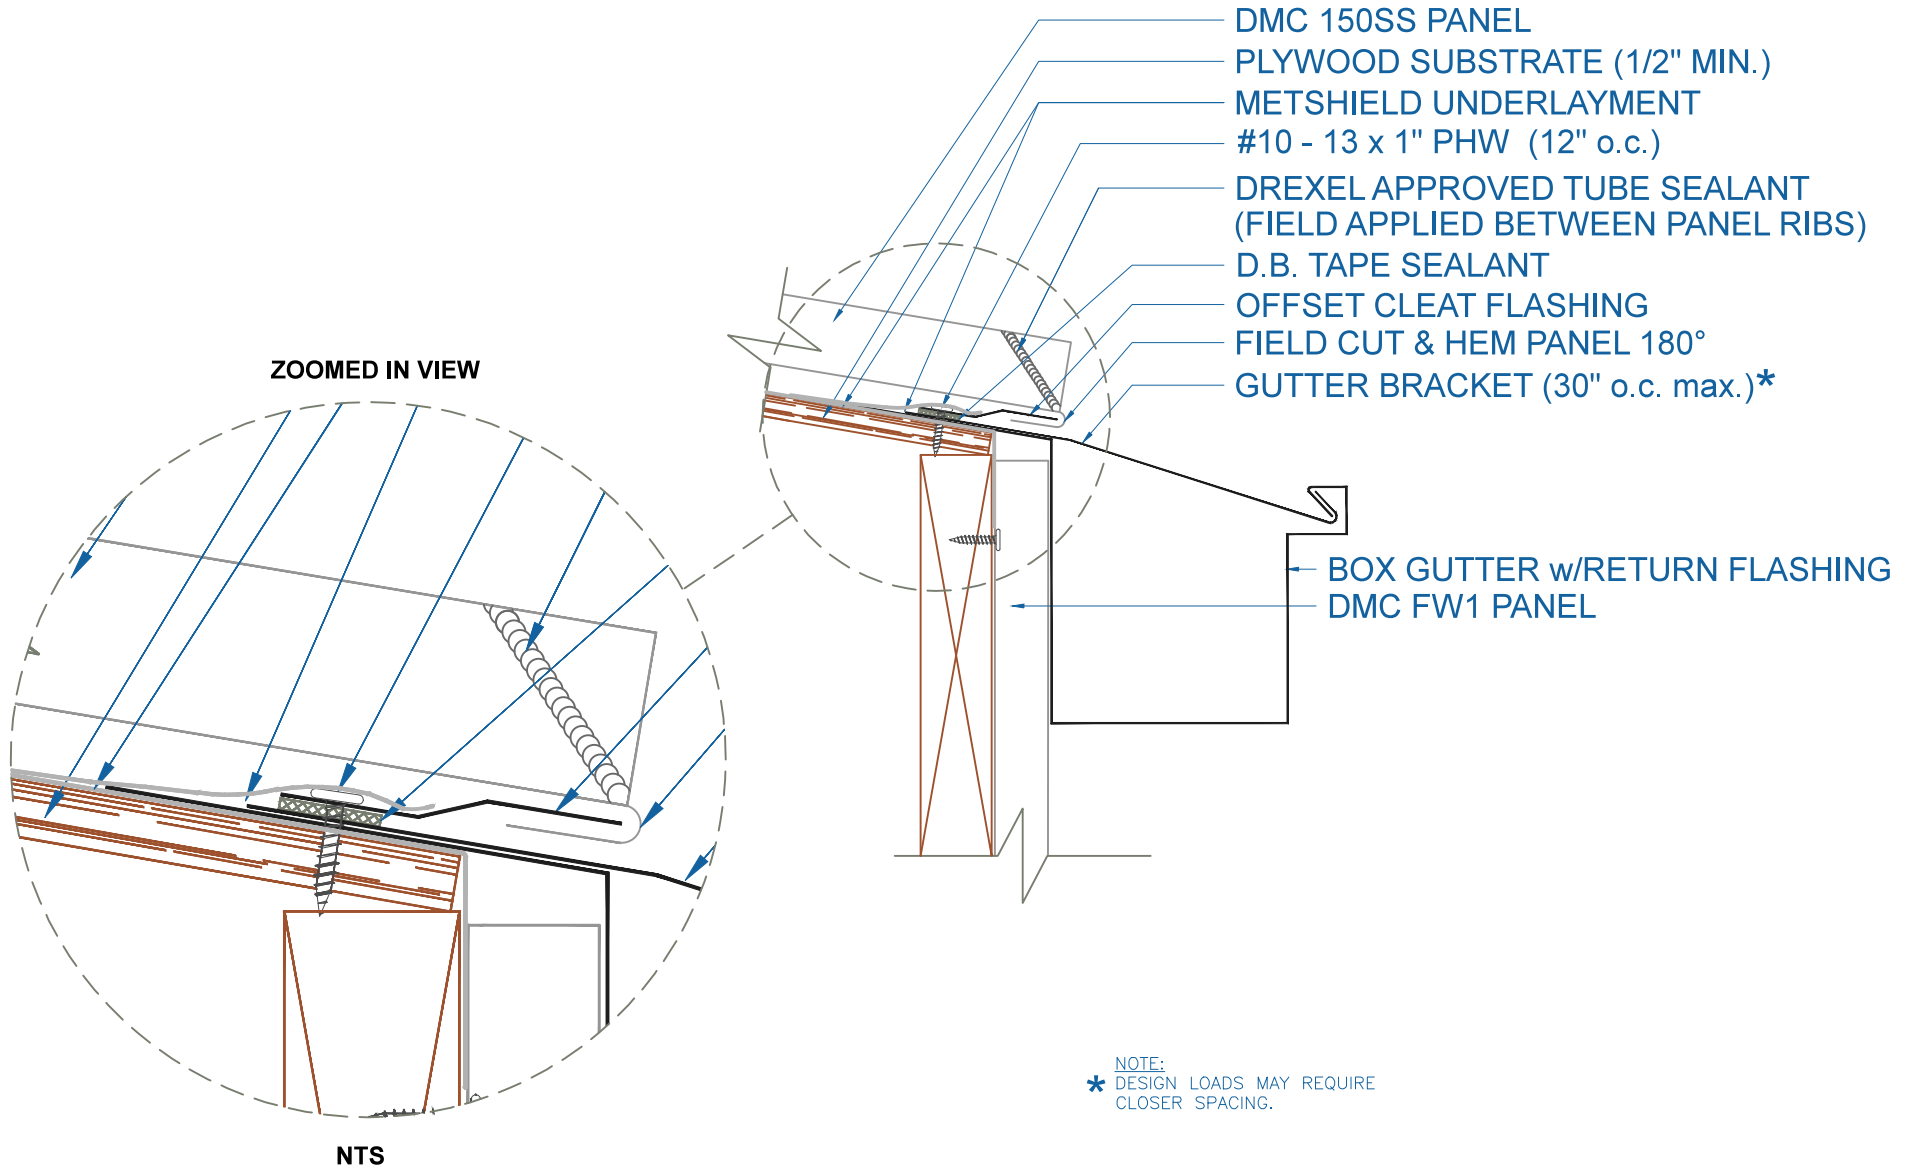

DMC 150SS - PLYWOOD

BOX GUTTER w/RETURN

SCALE: 3" = 1'-0"

EFFECTIVE DATE: 01-04-2013
SUBJECT TO CHANGE WITHOUT NOTICE