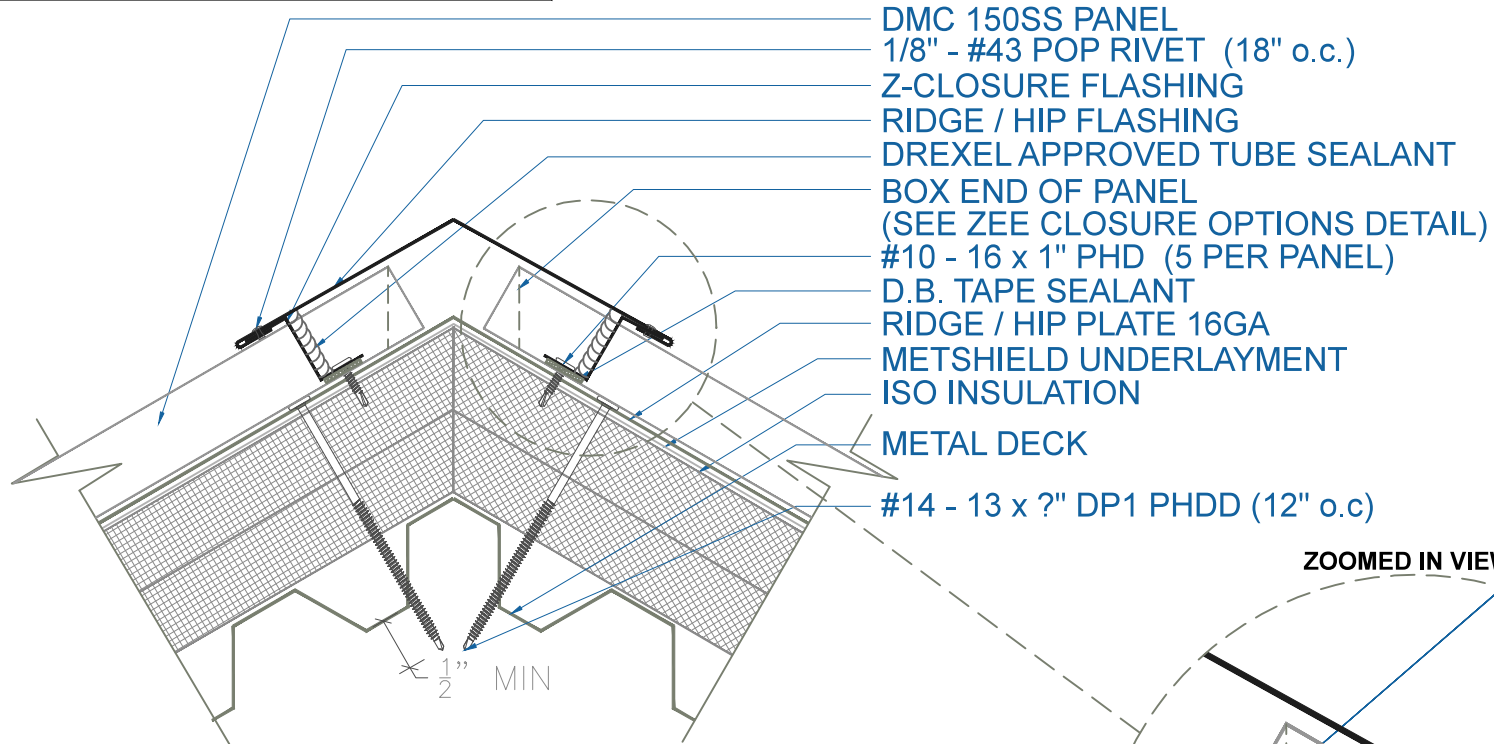

DMC 150SS - ISO / METAL DECK

EFFECTIVE DATE: 05-30-2013
 SUBJECT TO CHANGE WITHOUT NOTICE

RIDGE / HIP
 SCALE: 3" = 1'-0"