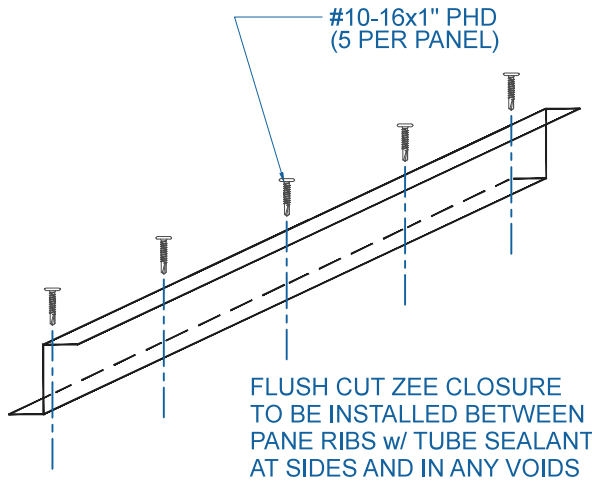

DMC 150SS - ISO / METAL DECK

EFFECTIVE DATE: 05-30-2013
 SUBJECT TO CHANGE WITHOUT NOTICE

RIDGE / HIP
 SCALE: 3" = 1'-0"