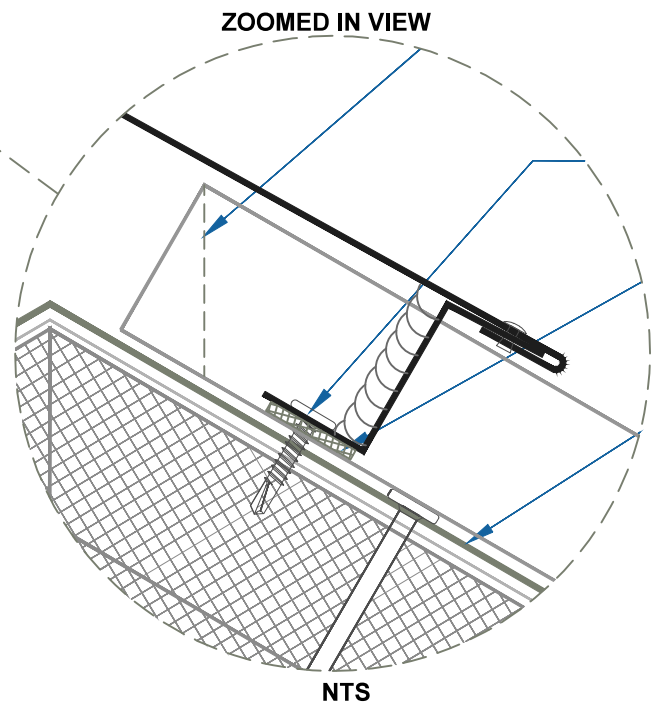

DMC 150SS - ISO / METAL DECK

EFFECTIVE DATE: 05-30-2013
 SUBJECT TO CHANGE WITHOUT NOTICE

RIDGE / HIP
 SCALE: 3" = 1'-0"