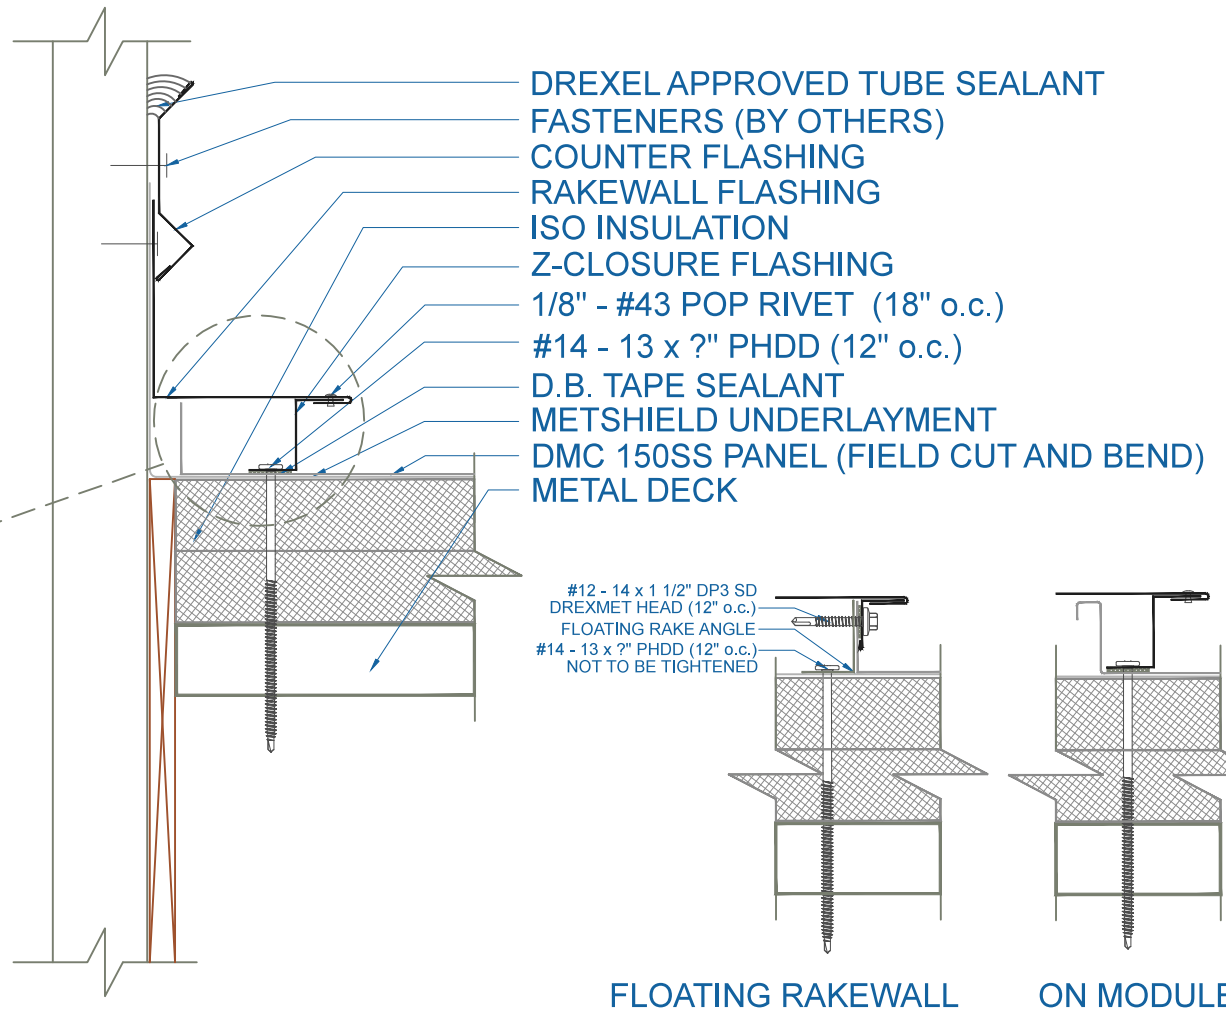

DMC 150SS - ISO w/ METAL DECK

EFFECTIVE DATE: 06-04-2013
 SUBJECT TO CHANGE WITHOUT NOTICE

RAKEWALL
 SCALE: 3" = 1'-0"