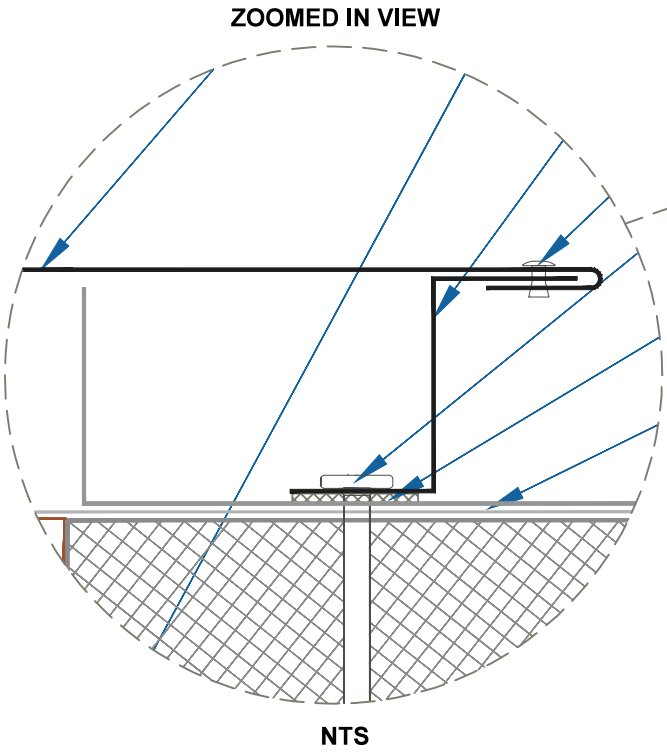

DMC 150SS - ISO w/ METAL DECK

EFFECTIVE DATE: 06-04-2013
 SUBJECT TO CHANGE WITHOUT NOTICE

RAKEWALL
 SCALE: 3" = 1'-0"