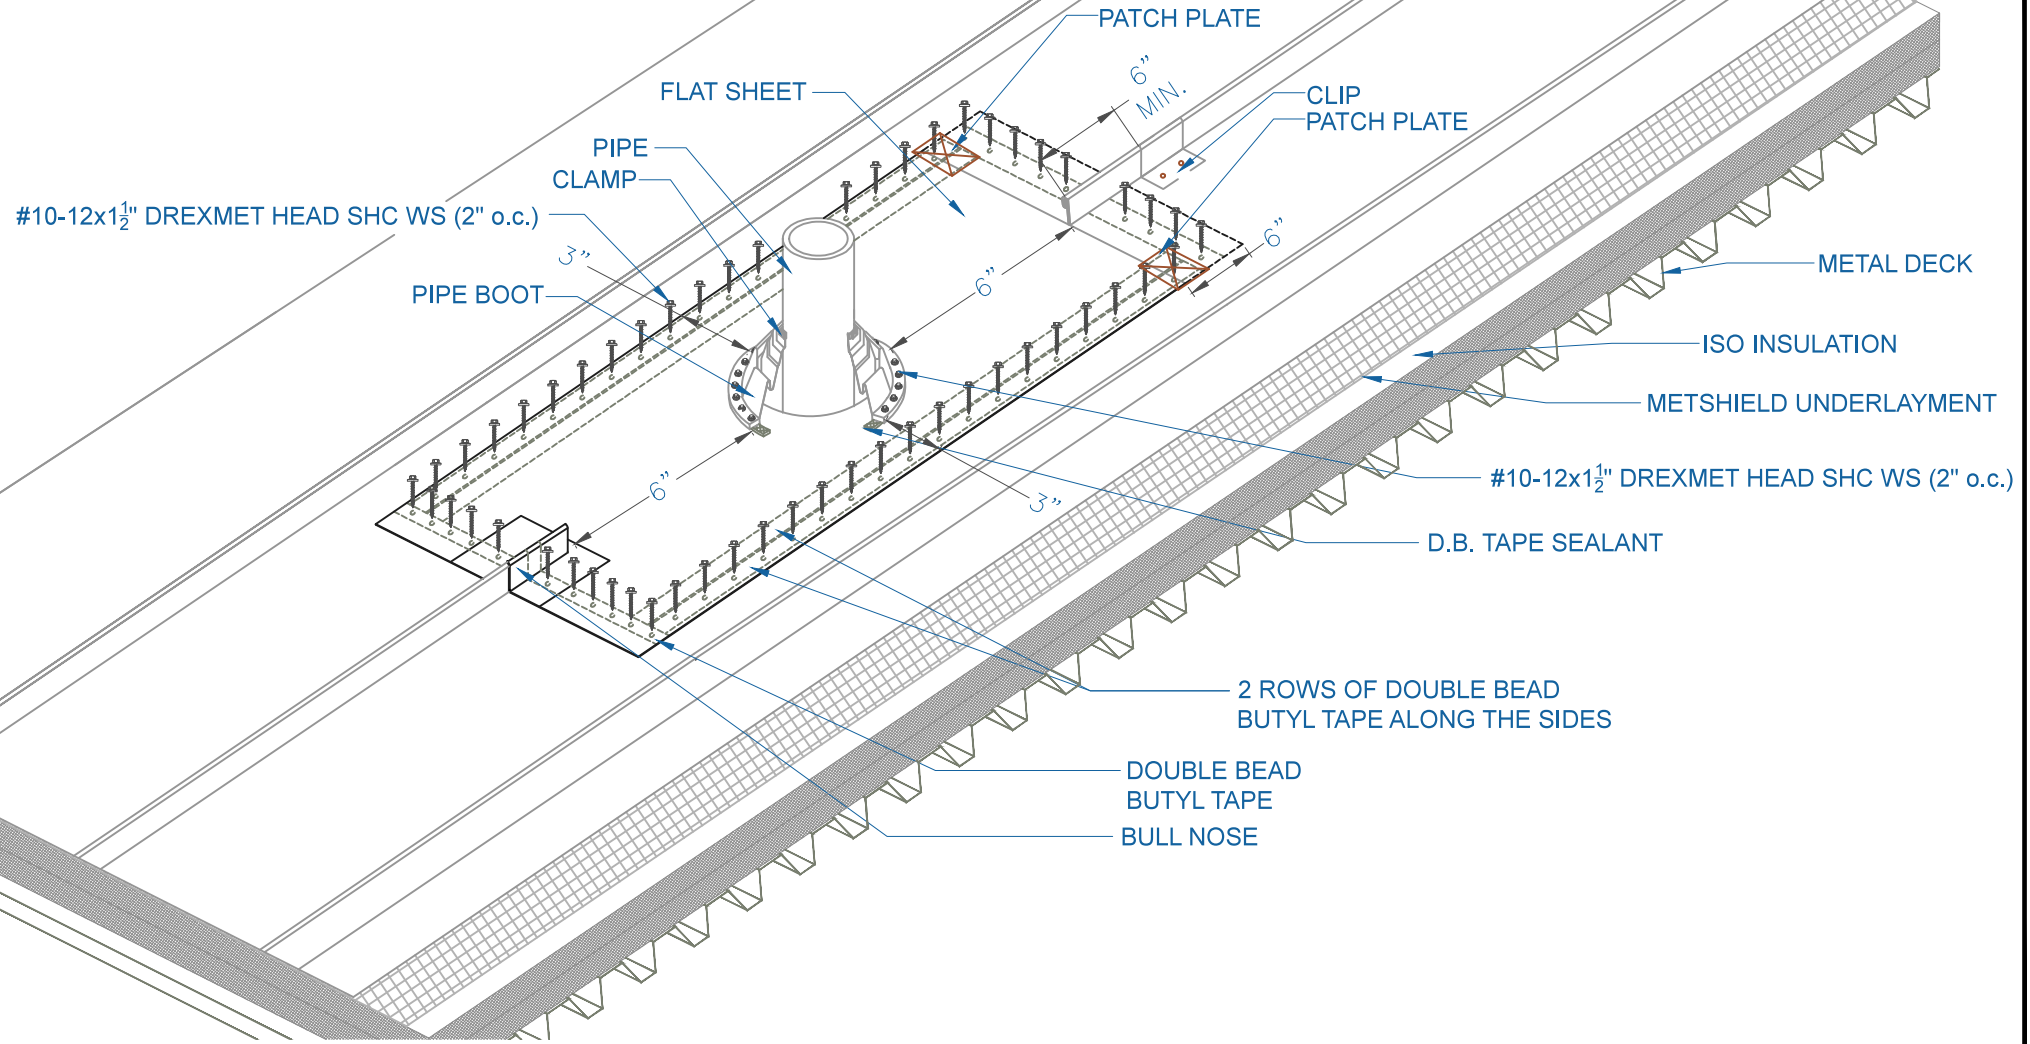

DMC 150SS - ISO w/ METAL DECK

PIPE FLASHING PAN DETAIL

SCALE: NTS

EFFECTIVE DATE: 06-04-2013
SUBJECT TO CHANGE WITHOUT NOTICE