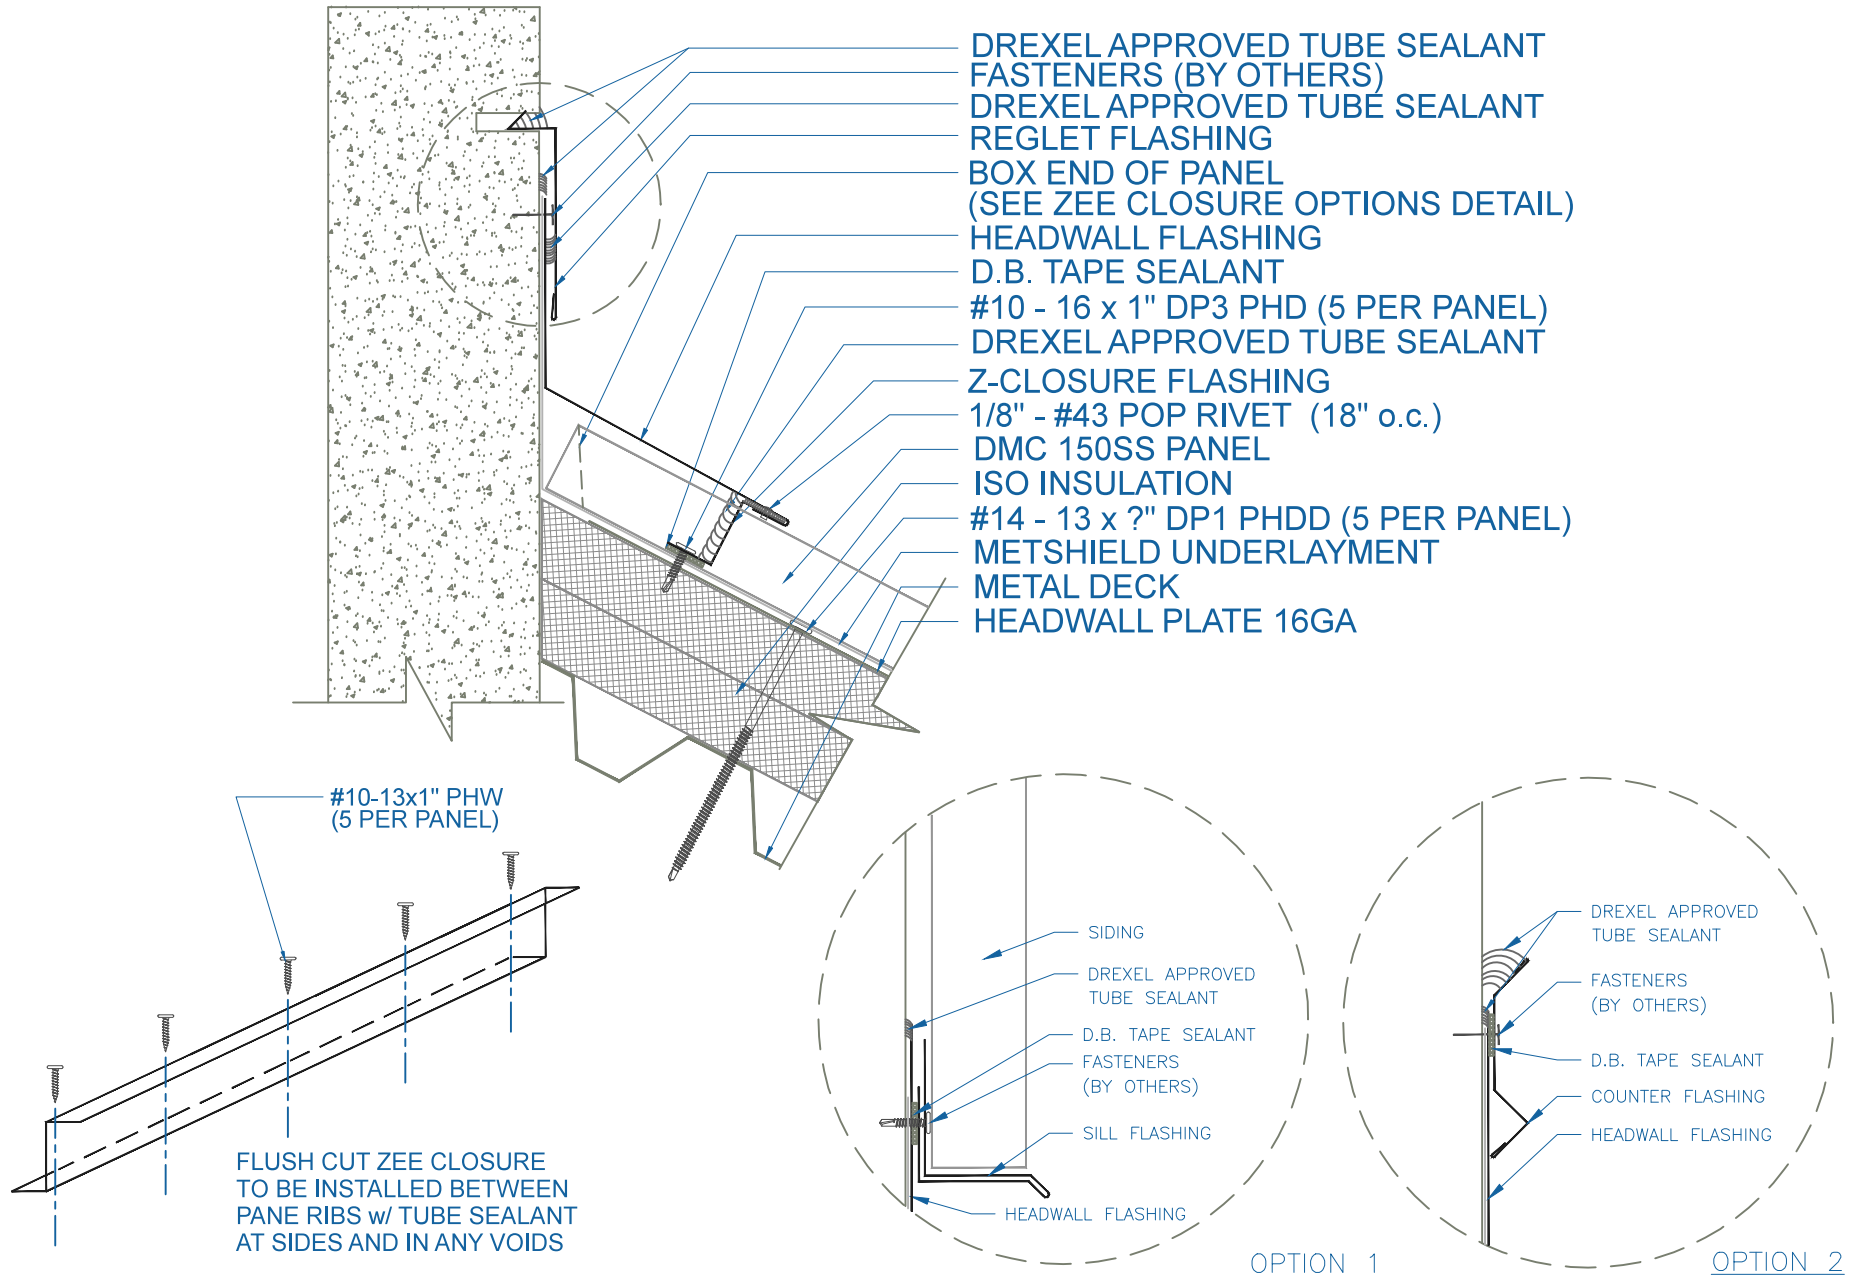

# DMC 150SS - ISO w/ METAL DECK

EFFECTIVE DATE: 06-04-2013  
 SUBJECT TO CHANGE WITHOUT NOTICE

## HEADWALL

SCALE: 3" = 1'-0"