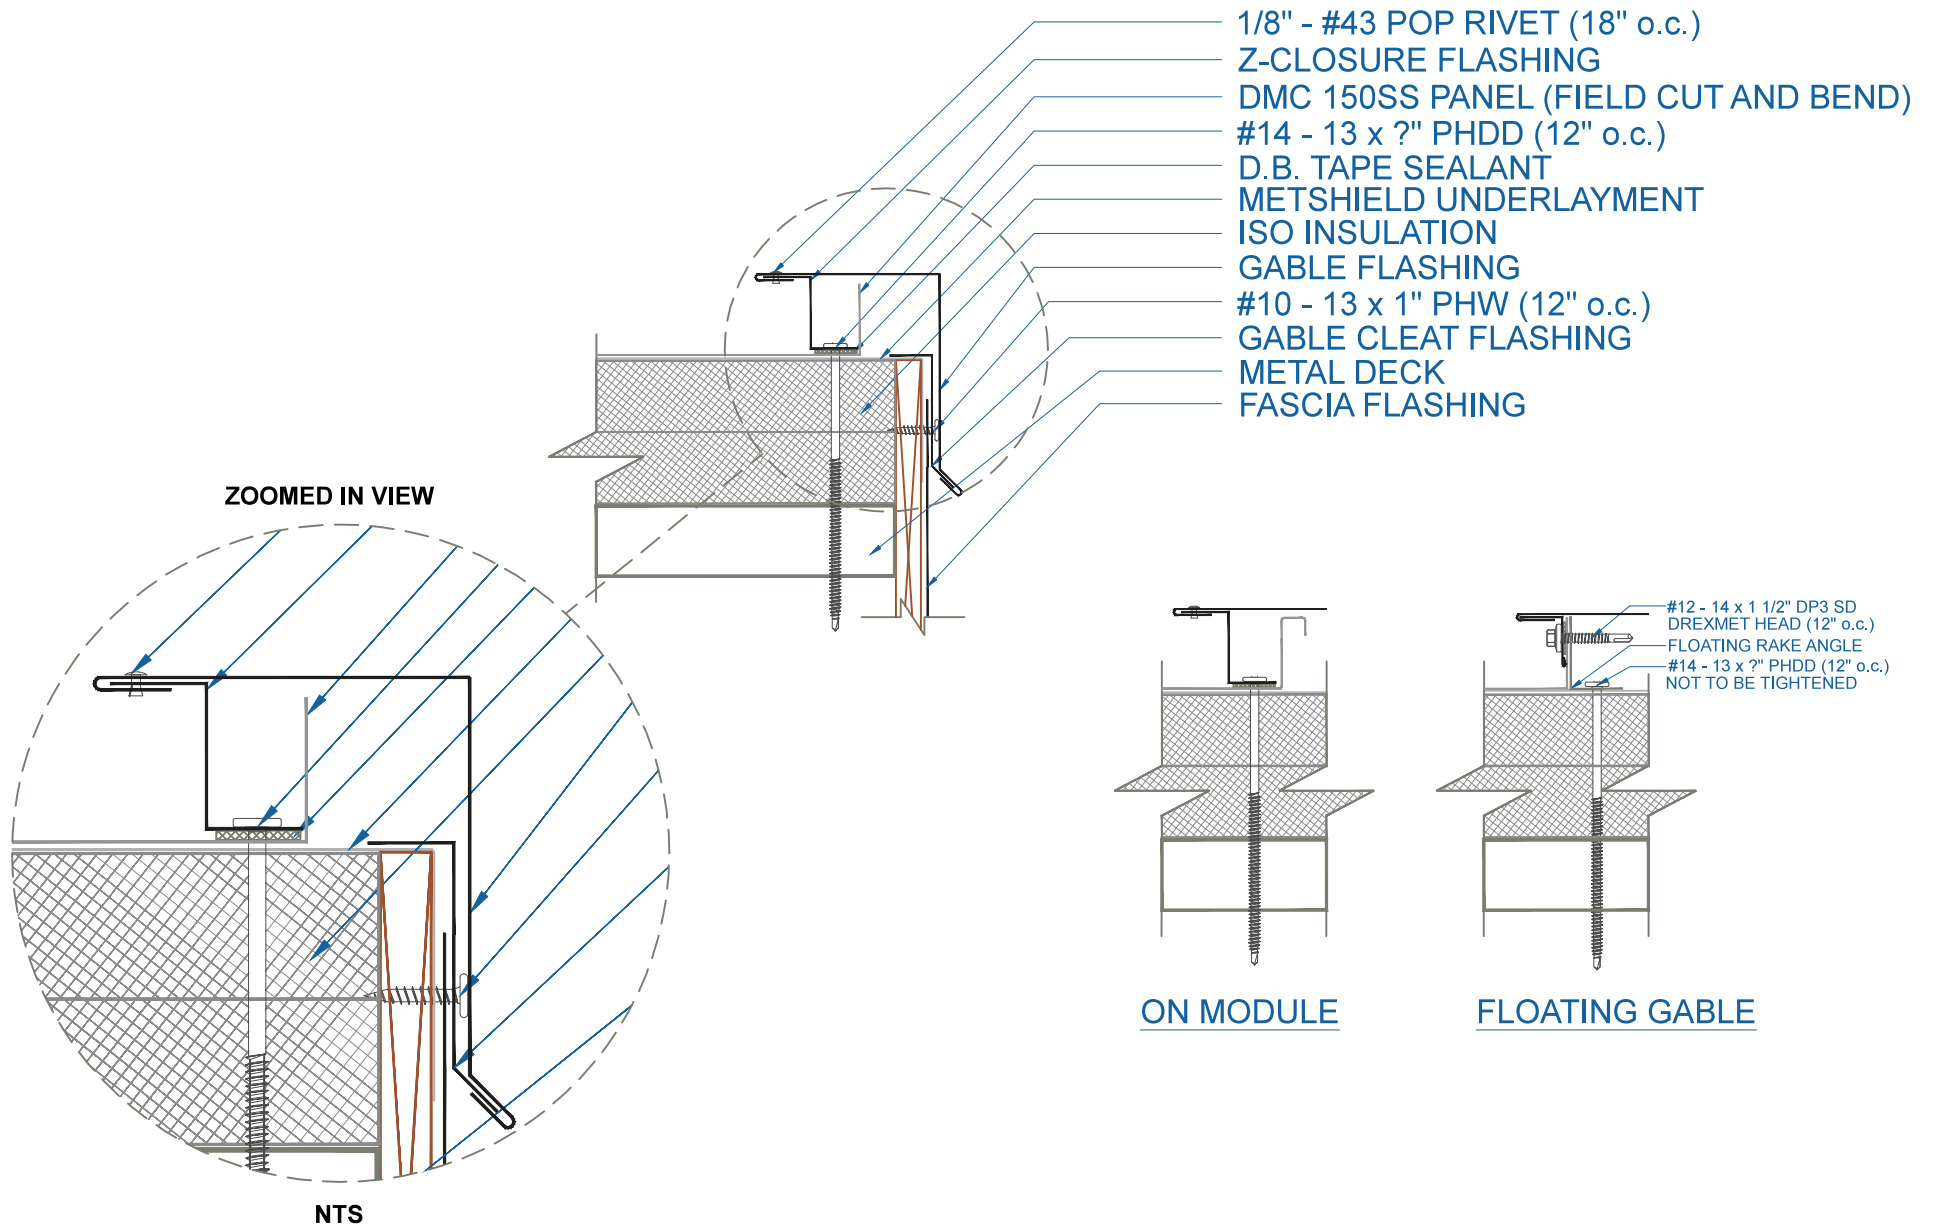

DMC 150SS - ISO w/ METAL DECK

EFFECTIVE DATE: 05-30-2013
 SUBJECT TO CHANGE WITHOUT NOTICE

GABLE
 SCALE: 3" = 1'-0"