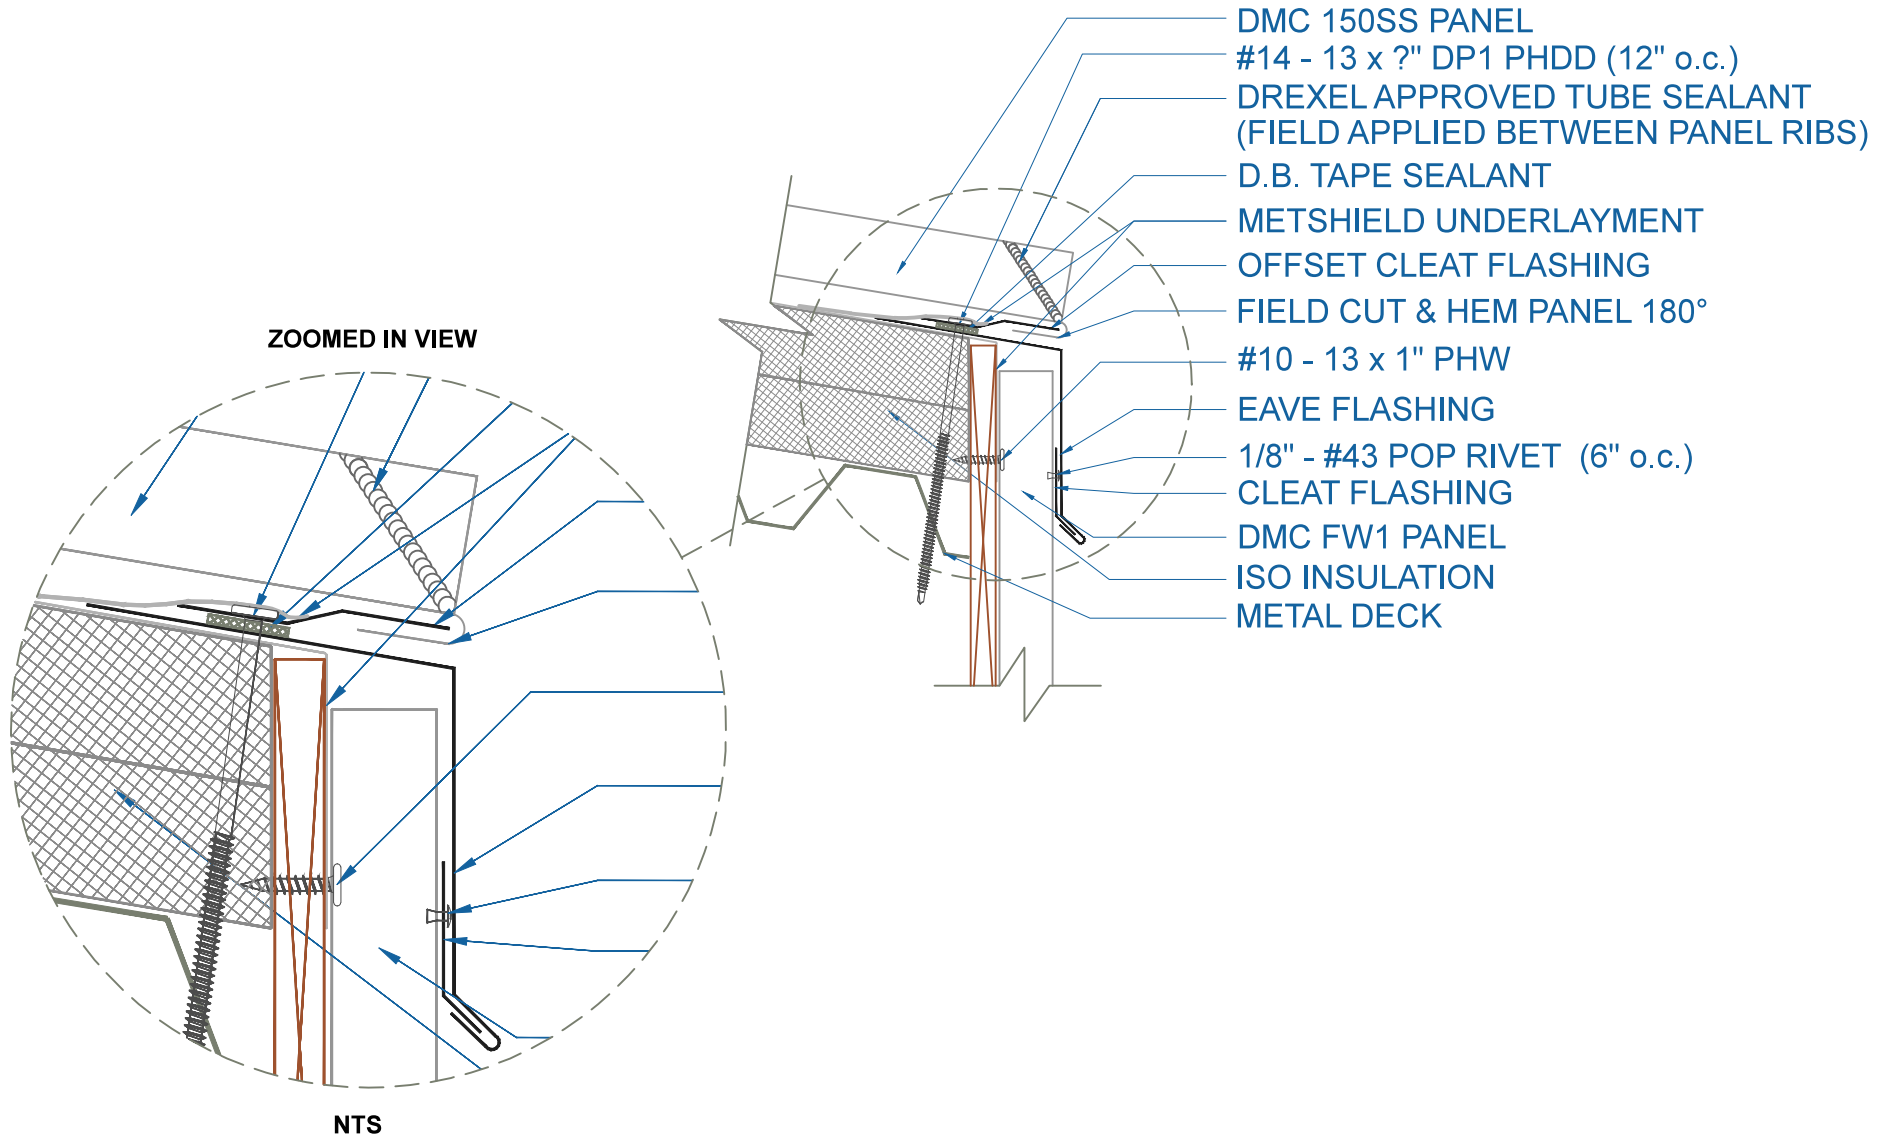

# DMC 150SS - ISO w/ METAL DECK

EFFECTIVE DATE: 05-28-2013  
 SUBJECT TO CHANGE WITHOUT NOTICE

## EAVE w/FLUSH PANEL

SCALE: 3" = 1'-0"