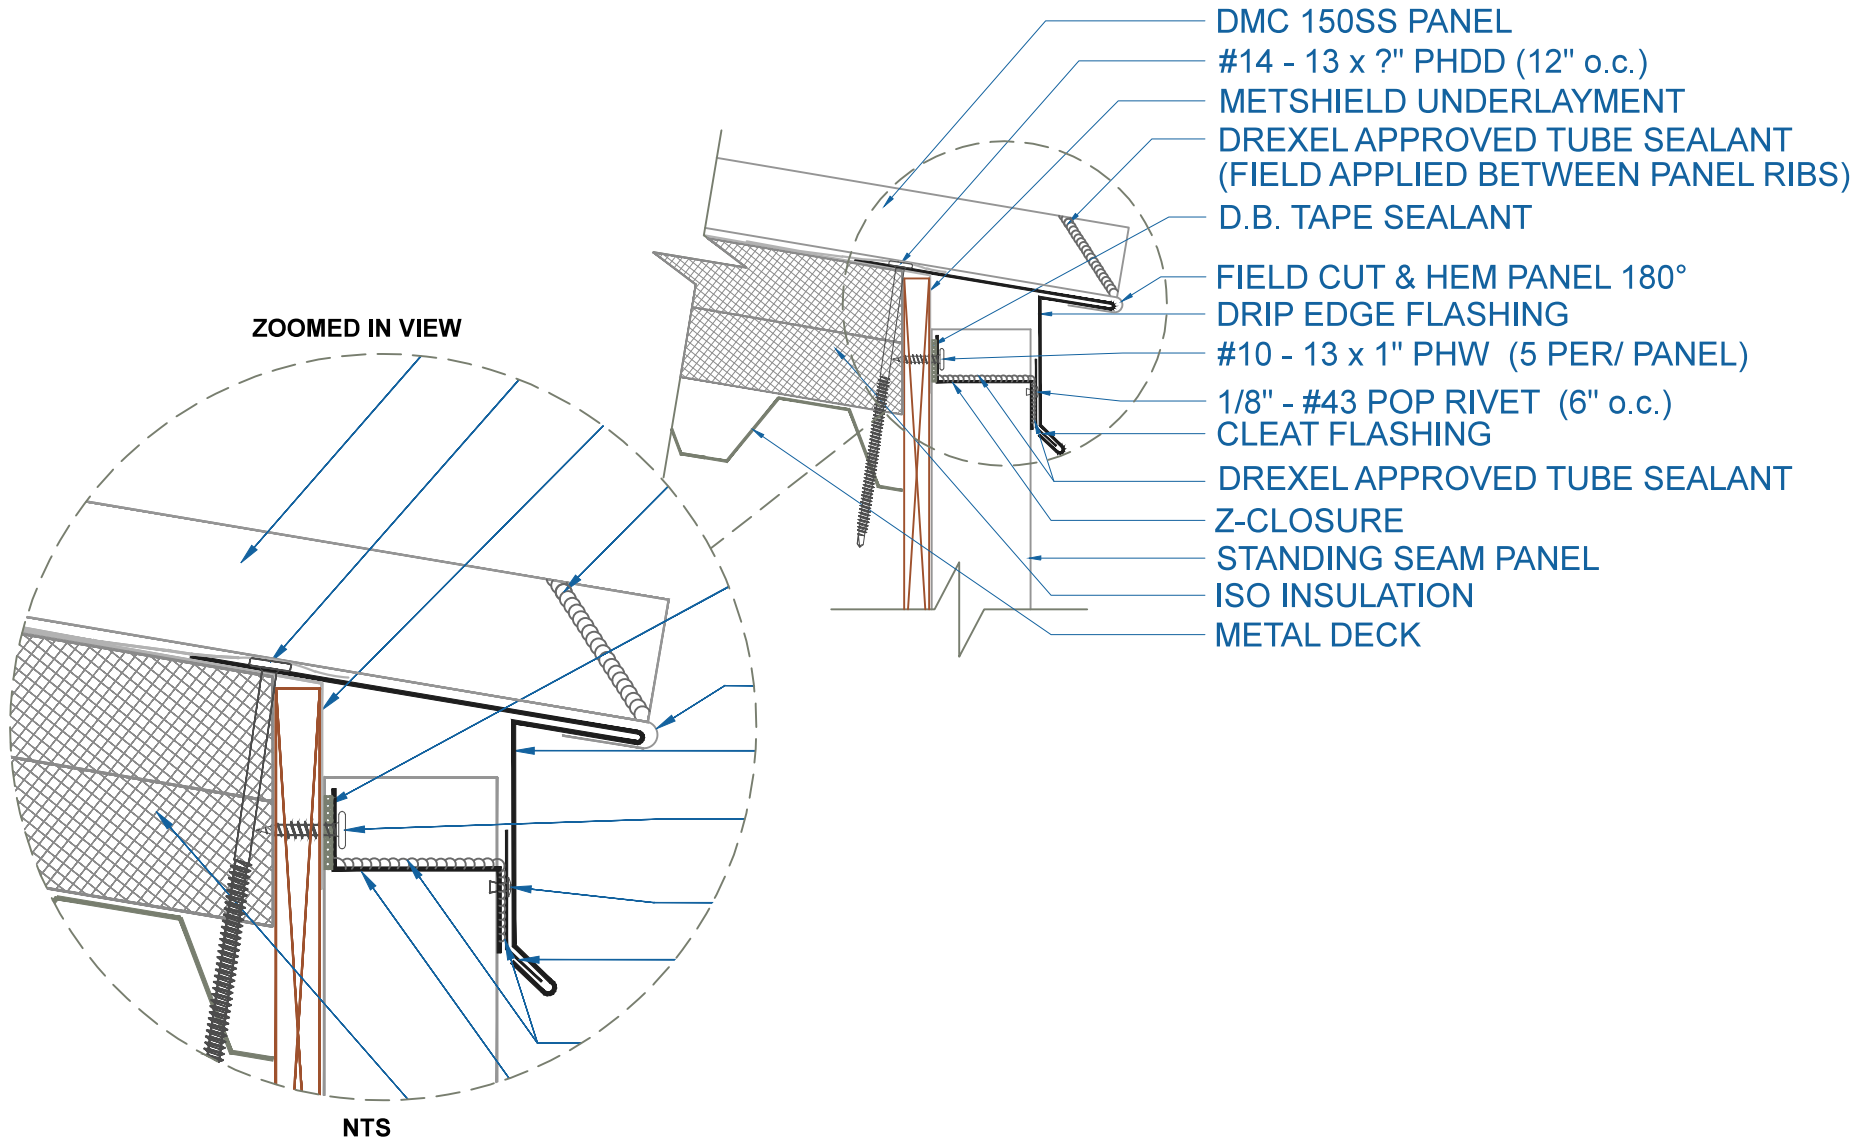

# DMC 150SS - ISO w/ METAL DECK

## DRIP EDGE w/STANDING SEAM PANEL

EFFECTIVE DATE: 05-28-2013  
SUBJECT TO CHANGE WITHOUT NOTICE

SCALE: 3" = 1'-0"